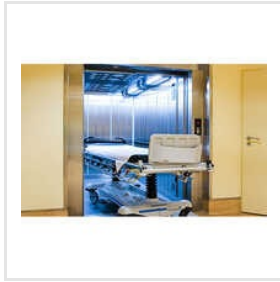

Steel Hospital Lift