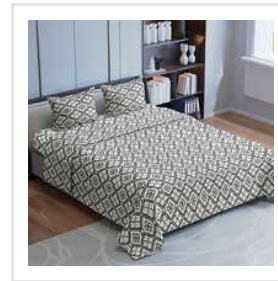

22x55 Feather Box Reversible Checkered

Prayer Mats

Pencil Flano Solid Colours Bed Sheet

Mono Grass Roll

Satin Stripe Bed Sheets

Lotus Palash King Size Fitted Bedsheet

Honey Comb Shower Mats

Bajaj Original Bed Sheets

70x100 Lotus Haritage Bed Sheet With Pillow

Lotus Country Love King Size Double Bed

Sukoon Cotton Bed Sheet

Uro Non Woven With Anti Skid Backing

SHIV TEXTILES

+919255880009

ADDRESS

**10, Aggarwal Handloom Market,
Gohana Road, Panipat, Haryana,
India (132103).**