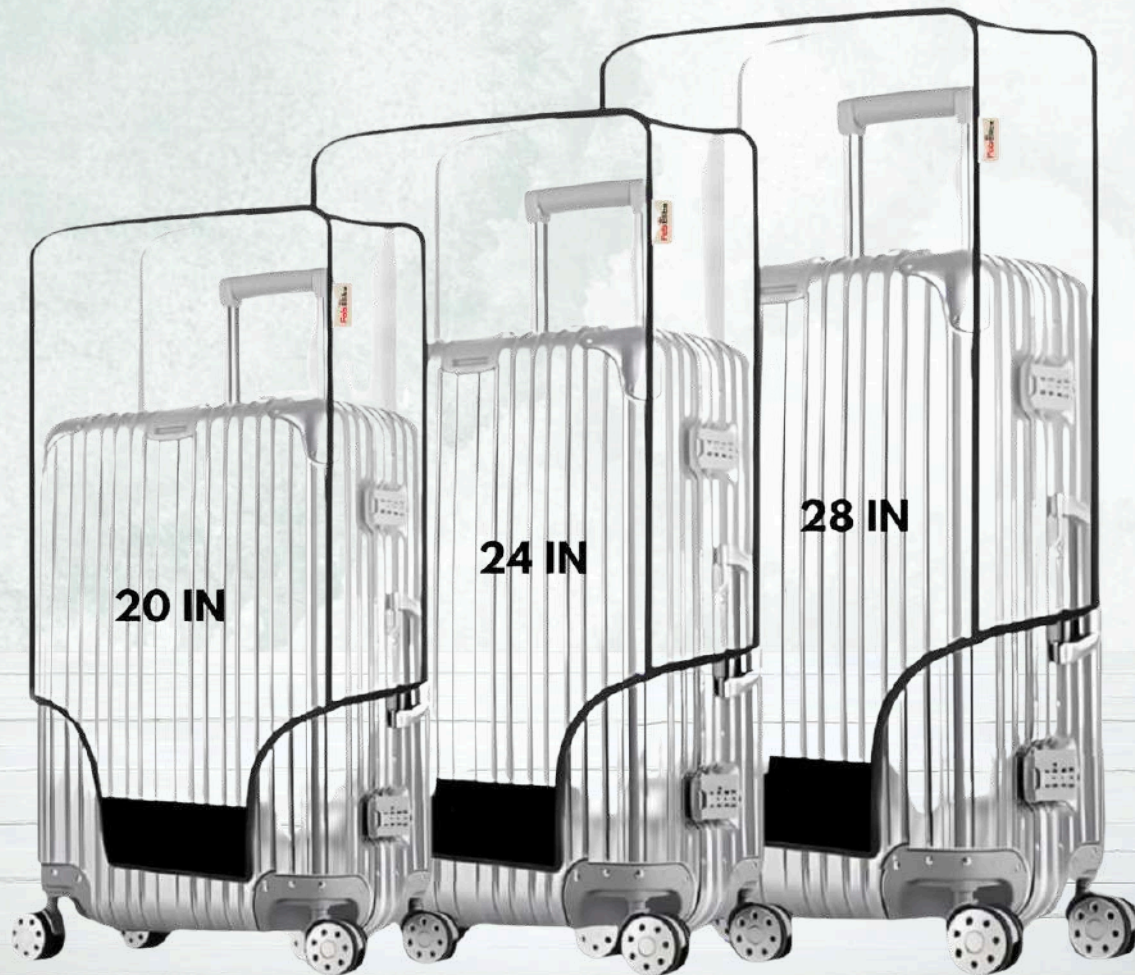

Fab  **Elite**

TRASPARENT BLANKET STORAGE BAG

SIZE:- 18.1 X 15 X 10 INCH

FabElite

TRASPARENT SUITCASE COVER

SIZE:- 20,24,28 INCH

FabElite

WASHING NET BAG

SET OF 3

Fab  **Elite**

S:- 25 X 38CM M:- 32 X 45CM L:- 40 X 55CM

BIG LAUNDRY BAG

FabElite

S:- 25 X 38CM M:- 32 X 45CM L:- 40 X 55CM

FabElite®

Manufacturer