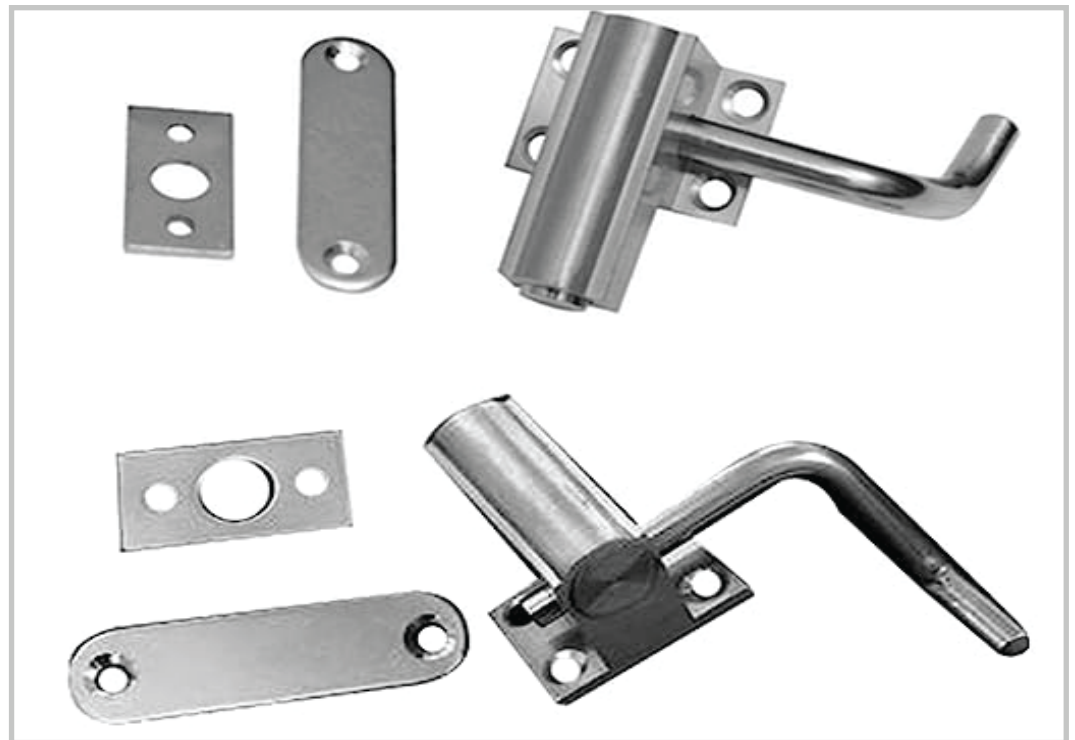

MODEL S-1091

Cambolt

Material : Brass

Available Finish

■ Matt

MODEL S-1092

Mirror Cap

Material : Brass

Available Finish

- Black
- Glossy
- Antique
- Rose Gold