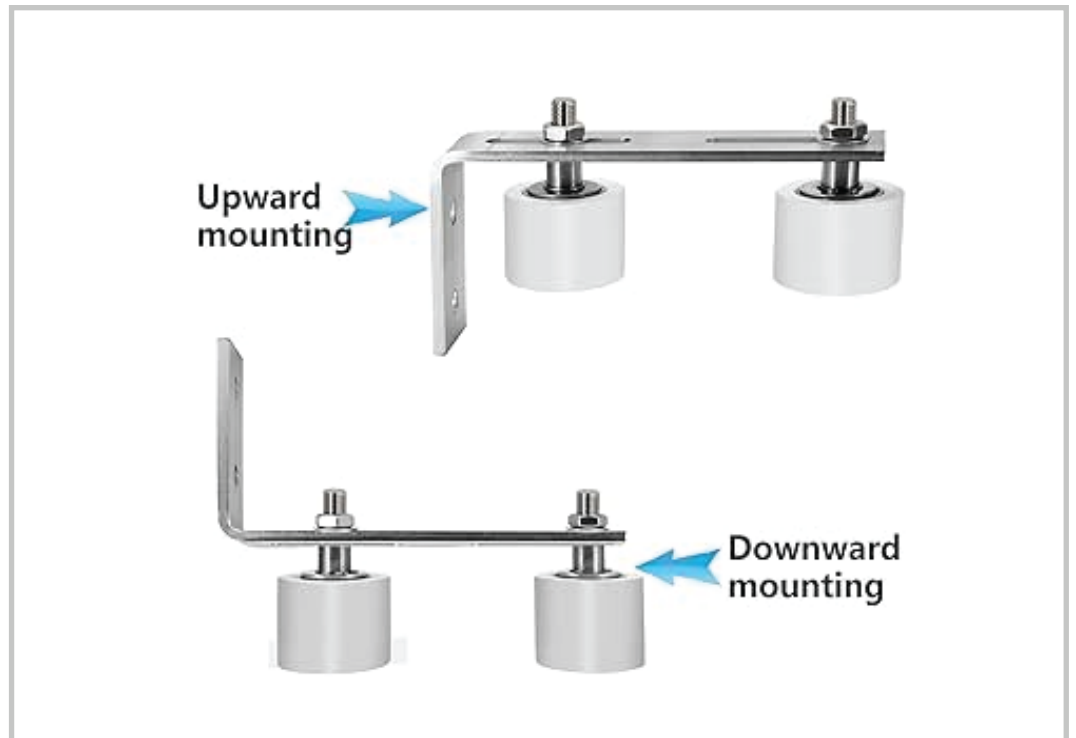

MODEL S-1097

Nyloan Space Roller

Material : S.S 304

Available Finish

■ Matt