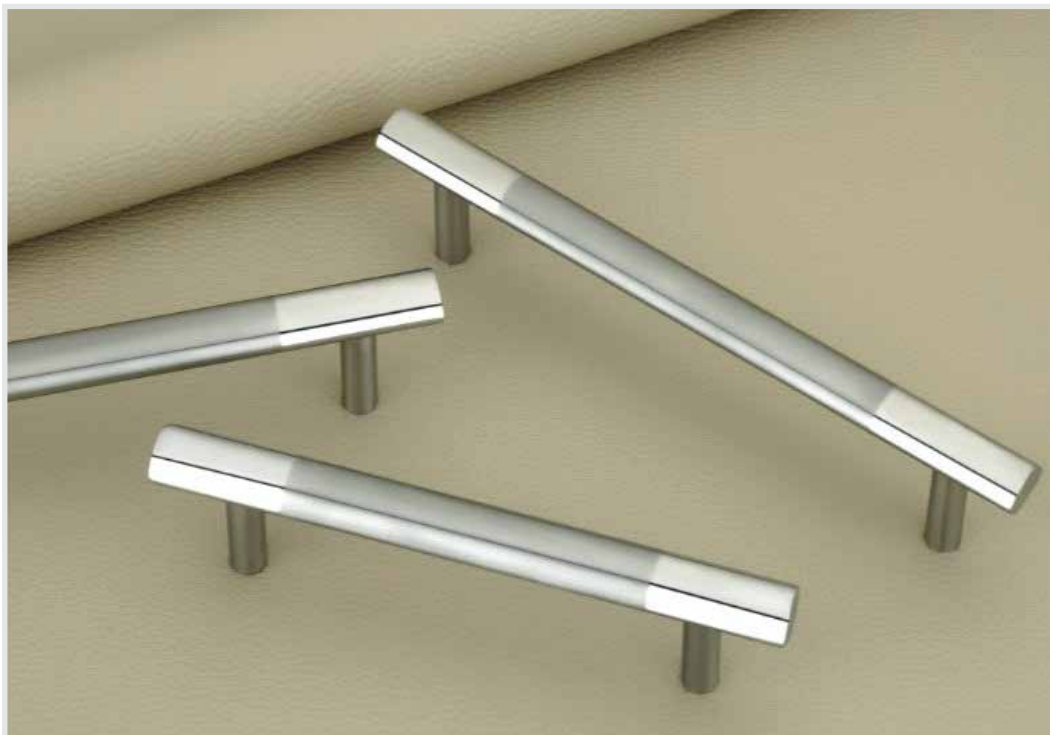

MODEL S-1065

Kitkat H

Material : S.S 202

Available Finish

- ☐ Matt
- ☐ Black
- ☐ Glossy
- ☐ Antique
- ☐ Gold
- ☐ Rose Gold

Size

4" To 12" Inch

MODEL S-1066

Oval H

Material : S.S 202

Available Finish

- ☐ Matt
- ☐ Black
- ☐ Glossy
- ☐ Antique
- ☐ Gold
- ☐ Rose Gold

Size

4" To 12" Inch