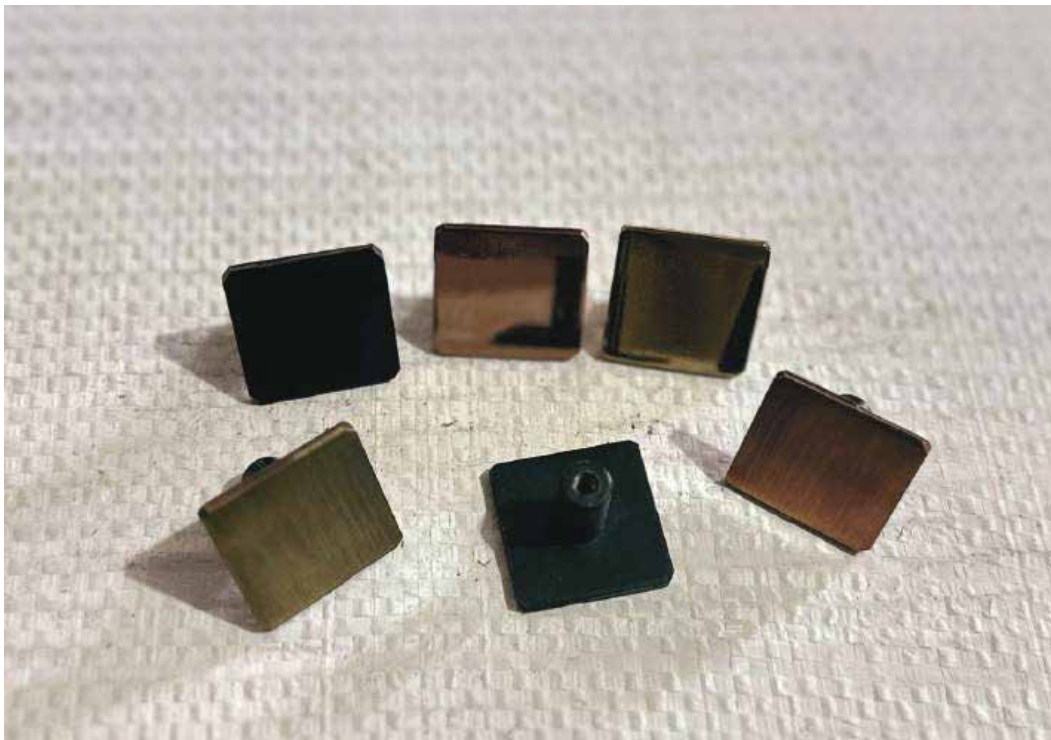

MODEL S-1039

Tavdi Knob

Material : S.S 202

Available Finish

- Matt
- Black
- Antique

Size

38 mm & 50 mm

MODEL S-1040

Square Knob

Material : S.S 202

Available Finish

- Matt
- Black
- Glossy
- Gold
- Rose Gold

Size

25 X 25 mm