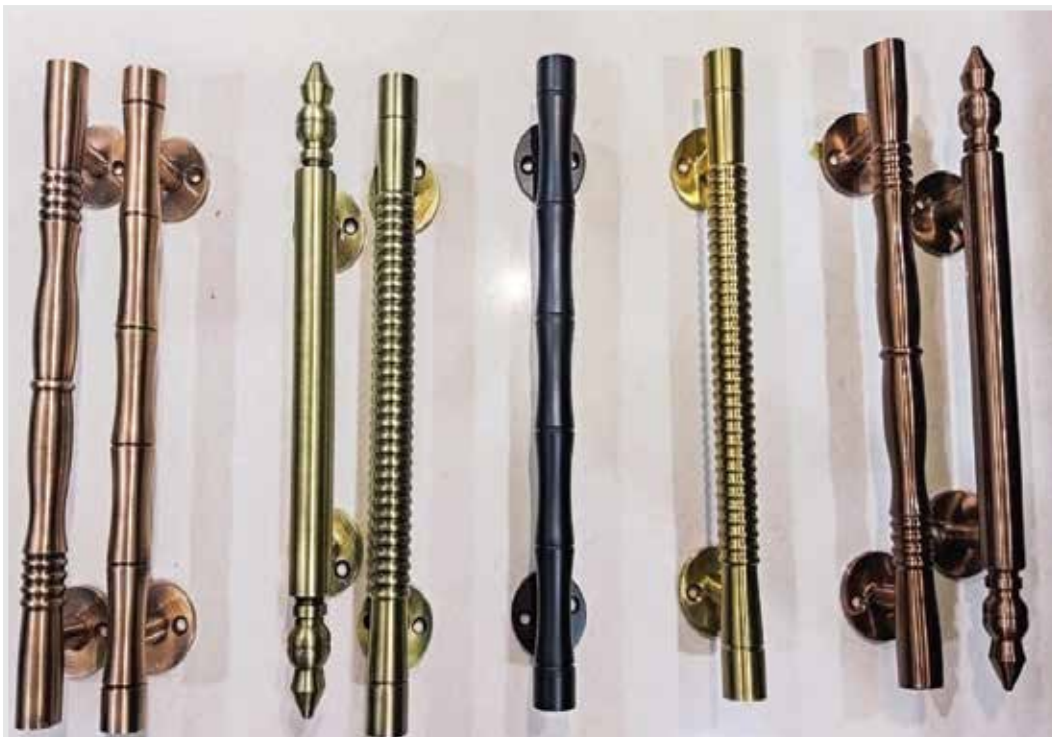

MODEL S-1053

Raj Vadi Handle

Material : S.S. 202

Available Finish

Glossy & Gold

Size

8" To 12" Inch

MODEL S-1054

Material : S.S 202

Available Finish

Matt

Black

Glossy

Antique

Gold

Rose Gold

Size

6" To 12" Inch