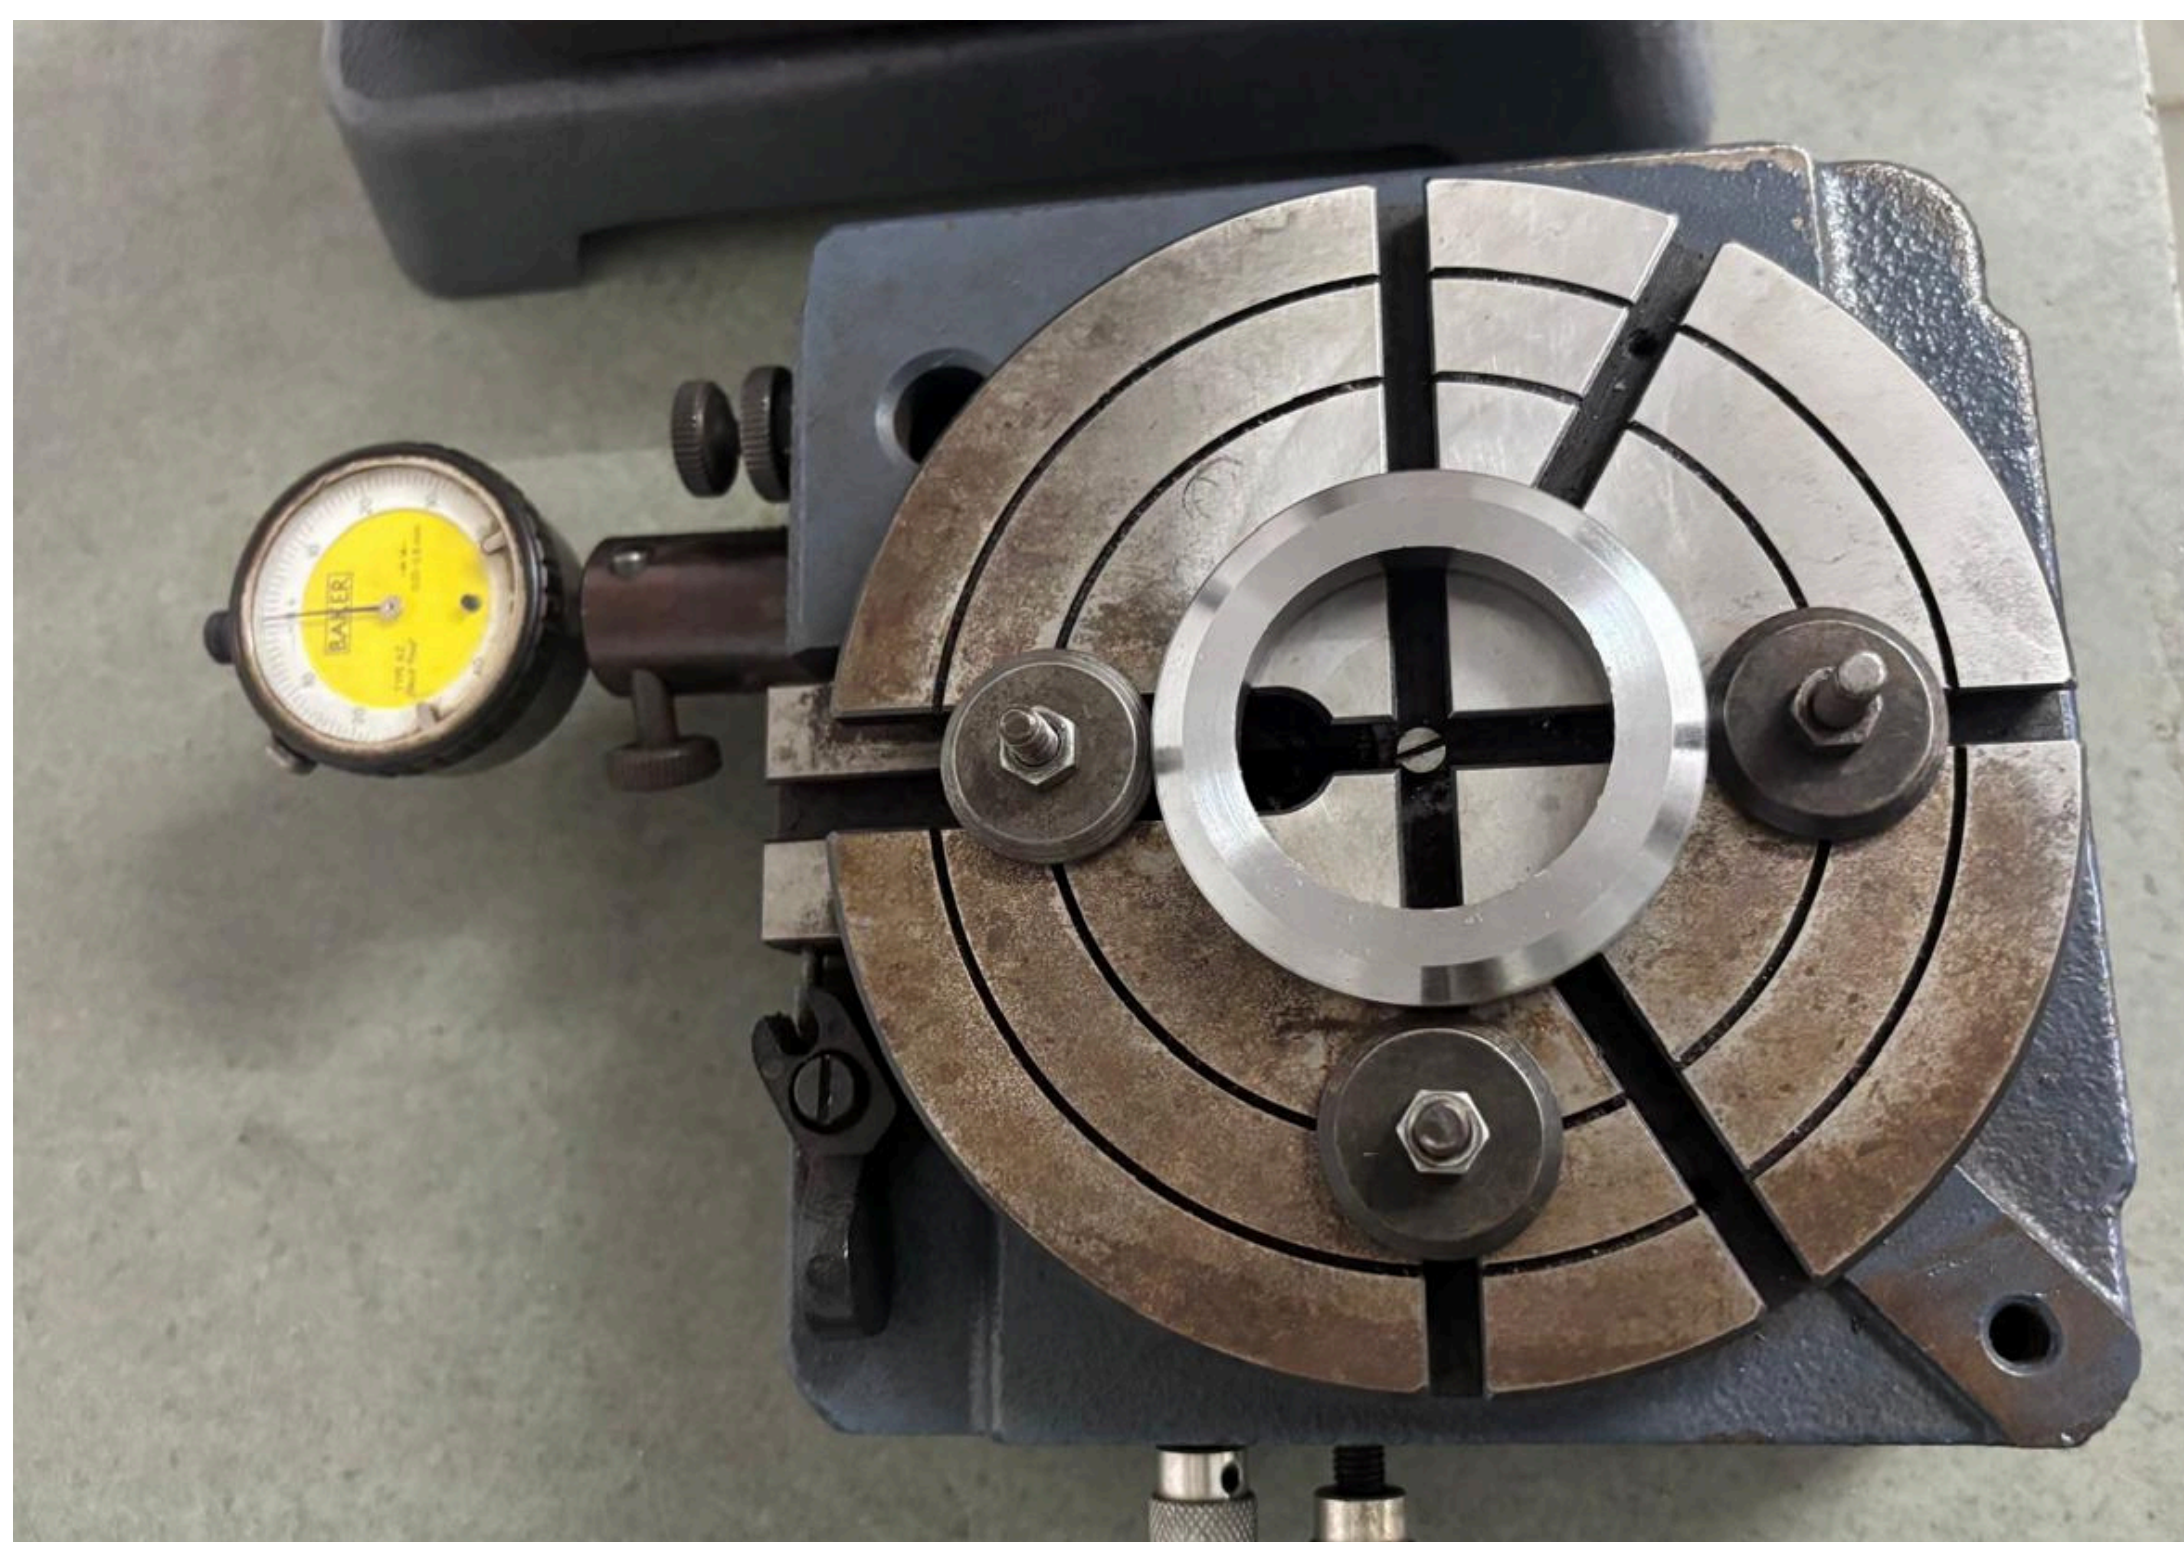

- **Our Measuring Instruments of KM LOCKNUTS.**

**THICKNESS
COMPARATOR**

**All Size of Branded
Thread Gauges**

**Outer Inner
Diameter
Comparator**

Shree Ambe Engineering

We take Utmost Care of our Products when they are under process :