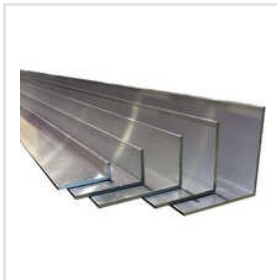

Aluminium L Angle

Aluminum Sheet Coil

3mm Aluminium Chequered Plates

3mm Aluminium Coil

0.5 Inch Aluminum Drawn Tube

Aluminium Square Pipe

Aluminium Pipe Concentric Reducer

ADDRESS