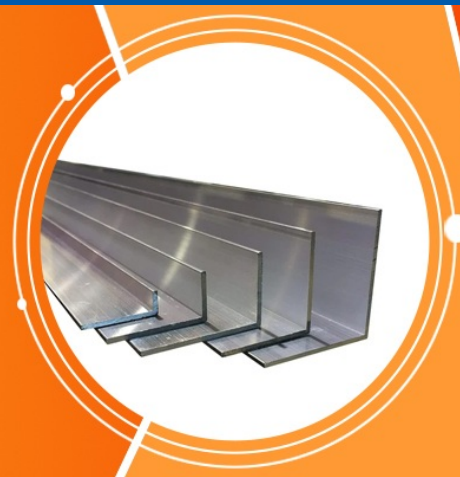

ALUMINIUM L ANGLE

Customer's Faith Well-Kept For Lifetime

0.5 inch Aluminum Drawn Tube, 1.5 inch Aluminium Round Pipe, 1.5mm Aluminium 1100 Sheet, 1inch Aluminium Round Rod, 2mm Aluminium Round Tube, 3mm Aluminium Chequered Plates, 3mm Aluminium Coil, 3mm Aluminium Round Pipe, 4mm Aluminium Roofing Sheets, 5mm Aluminium Troughed Sheet, Aluminium L Angle, Aluminium Pipe Concentric Reducer, Aluminium Square Pipe, Aluminium Square Tube, Aluminum Sheet Coil, etc.