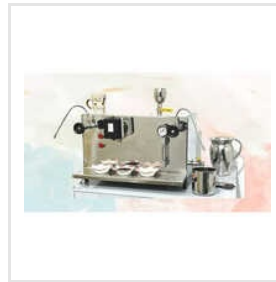

10 Litre Espresso Machine