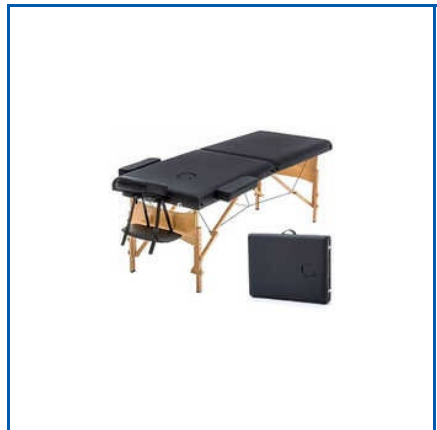

# Massagers *Products*

"Delighting customers with authentic products."

0.25X25 MM Nozzle Cleaning Needle Kit, 3 Zone Sauna Blanket, 3D Massager Roller, 4 Fowl Foldable Cot And Hospital Bed, 4 Fowler Foldable Cot And Hospital Bed, Acupuncture Electro Needle Stimulator, Ankle Support, Cloth Foldable Chair, Commode Toilet Stool For Kids, Commode Wheel Chair With MS Steel With Break, etc.

HIB BATH TUB

PORTABLE SAUNA STEAM BATH

PORTABLE MASSAGE TABLE WITH 2 FOLD

**RST Medics Robotic  
Massager**

**3 Zone Sauna Blanket**

**Panchakarma  
Massage Table Stand**

**Cloth Foldable Chair**

**Portable Massage  
Table With 3 Fold**

**Wooden Steam Bath**

**Wooden Panchakarma  
Massage Table**