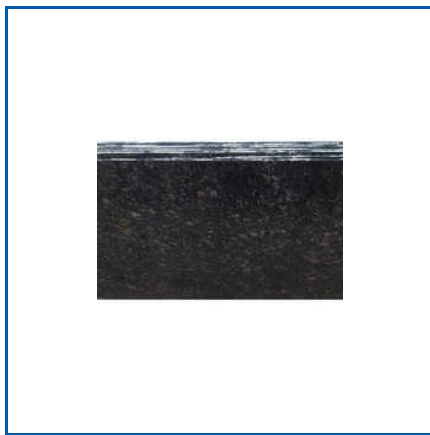

BLACK MARBLE GRANITE