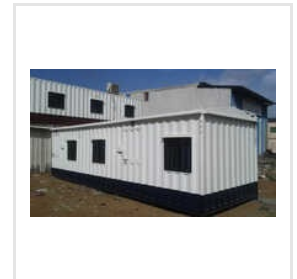

Prefabricated Portable Cabin