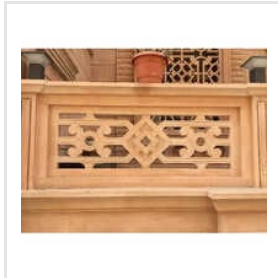

MARBLE WATER FOUNTAIN

GARDAN FOUNTAIN

OUTDOOR MARBLE FOUNTAIN

About Us

Established in 2001, Ozi Marble Palace is a premier manufacturer and supplier of exquisite marble products. Located in Makrana, Rajasthan, India, we specialize in crafting high-quality marble pieces that blend traditional craftsmanship with modern design. Our products are designed to enhance spaces with elegance, sophistication, and timeless beauty. Our product line includes Designer Water Fountain, Modern Carving Jali, Modern Marble Statue, Marble Round Table, Carved Pure White Marble Temple, and many more. With our products, elegance and style can be added to any space. We offer products for personal and commercial projects, combining the best of traditional marble craftsmanship with contemporary design.

Designer Stone Jali

Outdoor Water Fountain

Marble Fountain Statue

Makrana White Marble Gardan Fountain

Wall Carving Jali

Design Carved Marble Jali

Carving Design Jali

Marble Wall Jali

Modern Carving Jali

White Marble Fountain

Designer Water Fountain

Outdoor Garden Fountain

Stone Wall Jali

Red Stone Fountain

Stone Garden Fountain

ADDRESS