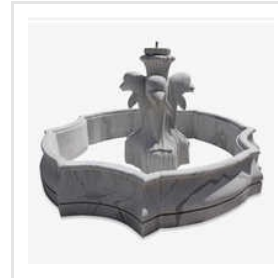

MARBLE WATER FOUNTAIN

GARDAN FOUNTAIN

OUTDOOR MARBLE FOUNTAIN

About Us

Established in 2001, Ozi Marble Palace is a premier manufacturer and supplier of exquisite marble products. Located in Makrana, Rajasthan, India, we specialize in crafting high-quality marble pieces that blend traditional craftsmanship with modern design. Our products are designed to enhance spaces with elegance, sophistication, and timeless beauty. Our product line includes Designer Water Fountain, Modern Carving Jali, Modern Marble Statue, Marble Round Table, Carved Pure White Marble Temple, and many more. With our products, elegance and style can be added to any space. We offer products for personal and commercial projects, combining the best of traditional marble craftsmanship with contemporary design.

Designer Stone Jali

Outdoor Water Fountain

Marble Fountain Statue

Makrana White Marble Gardan Fountain

Wall Carving Jali

Design Carved Marble Jali

Carving Design Jali

Marble Wall Jali