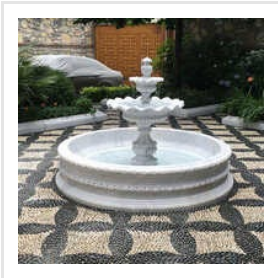

MARBLE WATER FOUNTAIN

GARDAN FOUNTAIN

OUTDOOR MARBLE FOUNTAIN

About Us

Established in 2001, Ozi Marble Palace is a premier manufacturer and supplier of exquisite marble products. Located in Makrana, Rajasthan, India, we specialize in crafting high-quality marble pieces that blend traditional craftsmanship with modern design. Our products are designed to enhance spaces with elegance, sophistication, and timeless beauty. Our product line includes Designer Water Fountain, Modern Carving Jali, Modern Marble Statue, Marble Round Table, Carved Pure White Marble Temple, and many more. With our products, elegance and style can be added to any space. We offer products for personal and commercial projects, combining the best of traditional marble craftsmanship with contemporary design.

Designer Stone Jali

Outdoor Water Fountain

Marble Fountain Statue

Makrana White Marble Gardan Fountain

Wall Carving Jali

Design Carved Marble Jali

Carving Design Jali

Marble Wall Jali