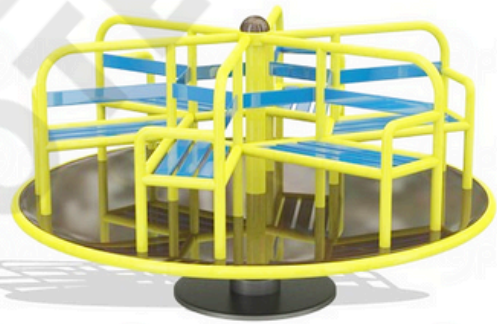

HORSE SEE SAW | SFPG-040

FOUR SEATER BOAT SEE SAW |
SFPG-041

BIG PLATFORM MGR | SFPG-042

CIRCULAR MGR | SFPG-042

ROUND SEATING MGR | SFPG-043

4 SEATED MGR | SFPG-044

KIDZEE MGR | SFPG-045

6 SEATED MGR | SFPG-046

DUCK MGR | SFPG-047

**ROUND BOUT
MGR | SFPG-048**

NEW MGR | SFPG-049

MGR 1 | SFPG-050

CHAIR MODEL MGR | SFPG-051

HORSE SPRING RIDER | SFPG-052

DUCK SPRING RIDER | SFPG-053

ORBIT CLIMBER | SFPG-054