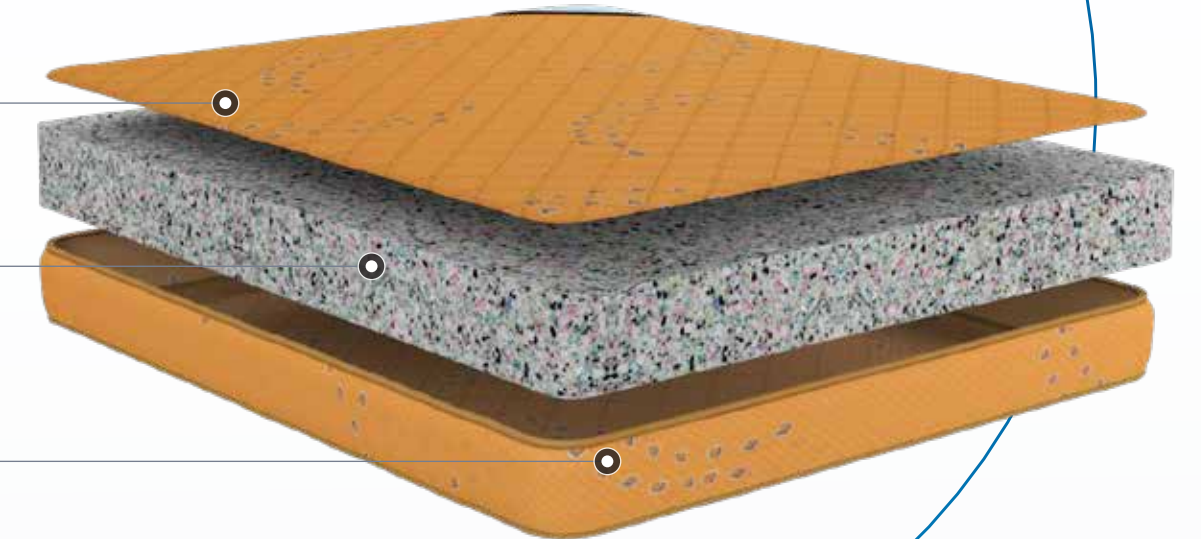

Optimal Back Support
for Superior Comfort

AVAILABLE THICKNESS

5" Inches
4" Inches

FIRMNESS METER

Quilt Knitted Fabric

High Density
Rebonded Foam

Quilt Knitted Fabric

DEEP SLEEP