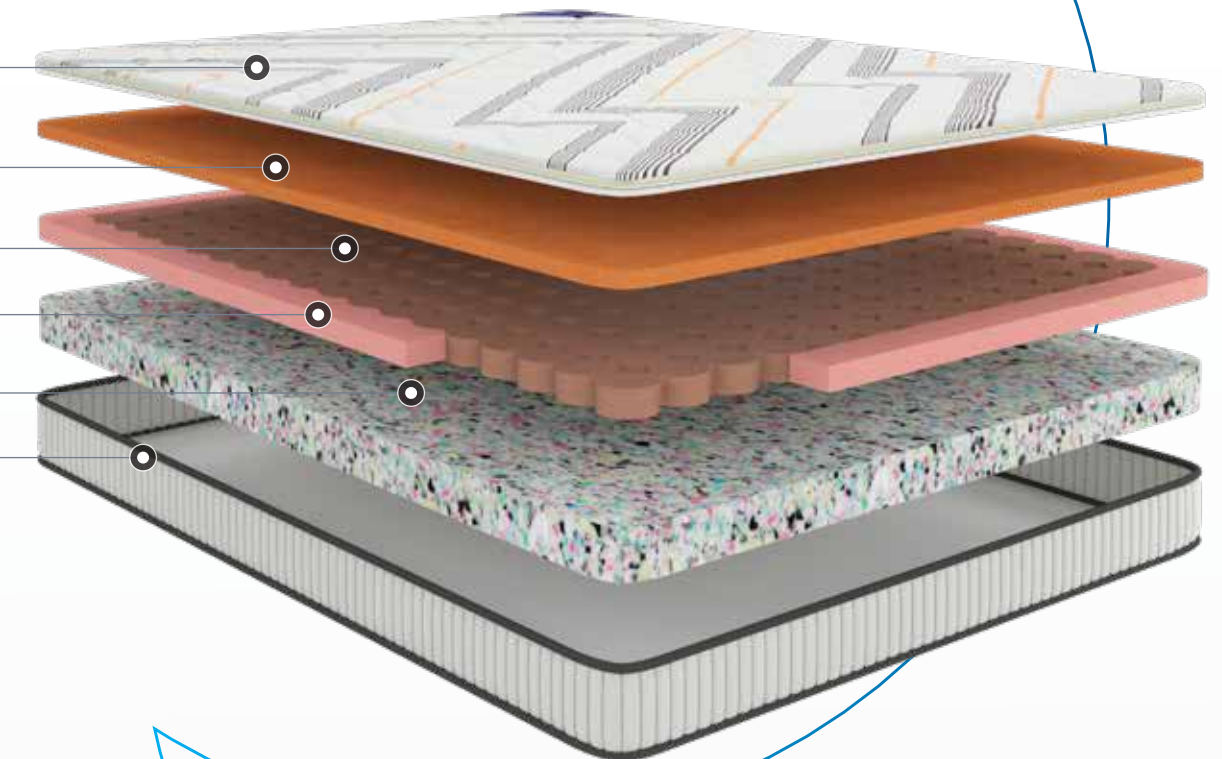

10
YEARS
WARRANTY

Ortho Bounce™

Spine support meets lasting comfort

Optimal Spine Support

Advanced Motion Isolation

Equal Body Weight Distribution

Anti Sagging

AVAILABLE THICKNESS

8" Inches
6" Inches

FIRMNESS METER

Quilt with Knitted Fabric

HD PU Foam

HR Bounce Foam

Side Wall

Rebonded Foam

Quilt with Knitted Fabric