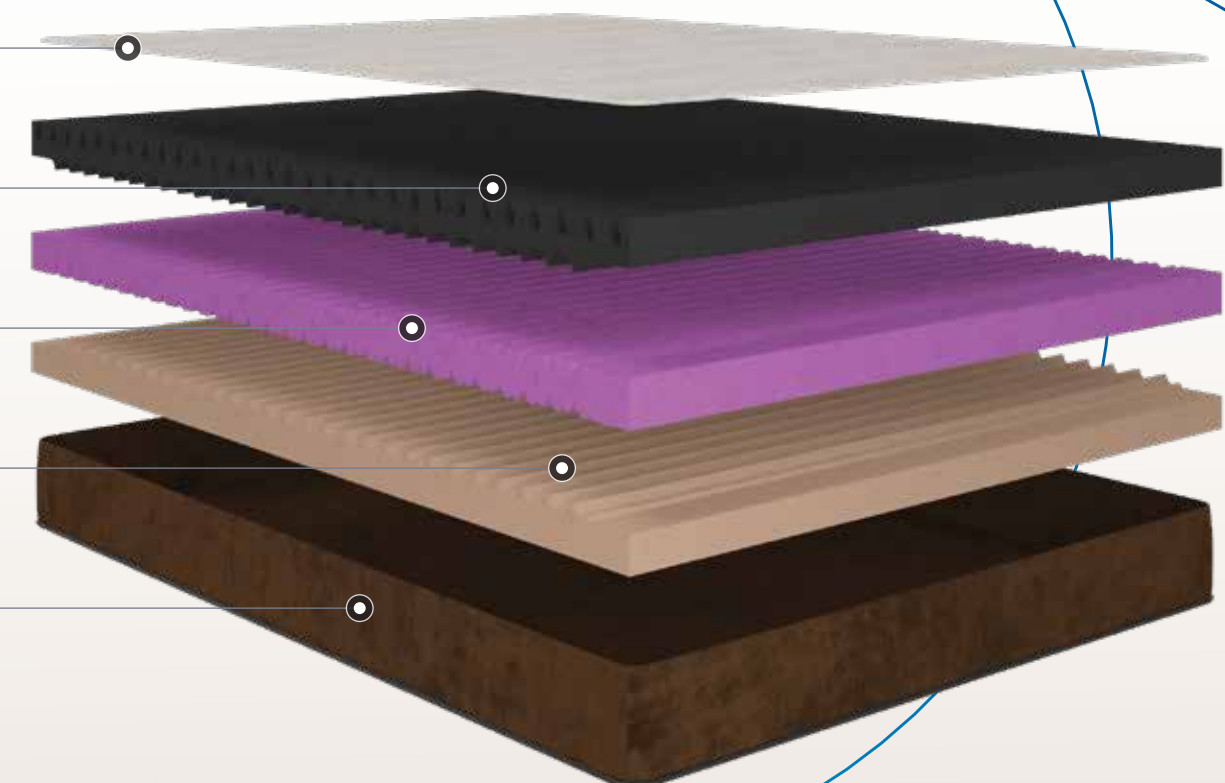

Thermo Regulating

**AVAILABLE
THICKNESS**
8" Inches

**FIRMNESS
METER**

Knitted Fabric with
Memory Foam Quilt

Profile Super Soft Foam

Profile Hybrid
Ortho Foam HR

Profile Adaptive
Support Foam - HR Foam

Knitted Fabric with
Soft Foam Quilt

TECHNOLOGY

INTRODUCING SPINE HEALTH
TECHNOLOGY™
POWERED BY SMART PROFILE FOAM™

Zone-based
profile for spine
alignment

Even body-weight
distribution and
relaxed muscles

Air circulation for
cooler mattress

Ensures correct
posture and better
blood circulation