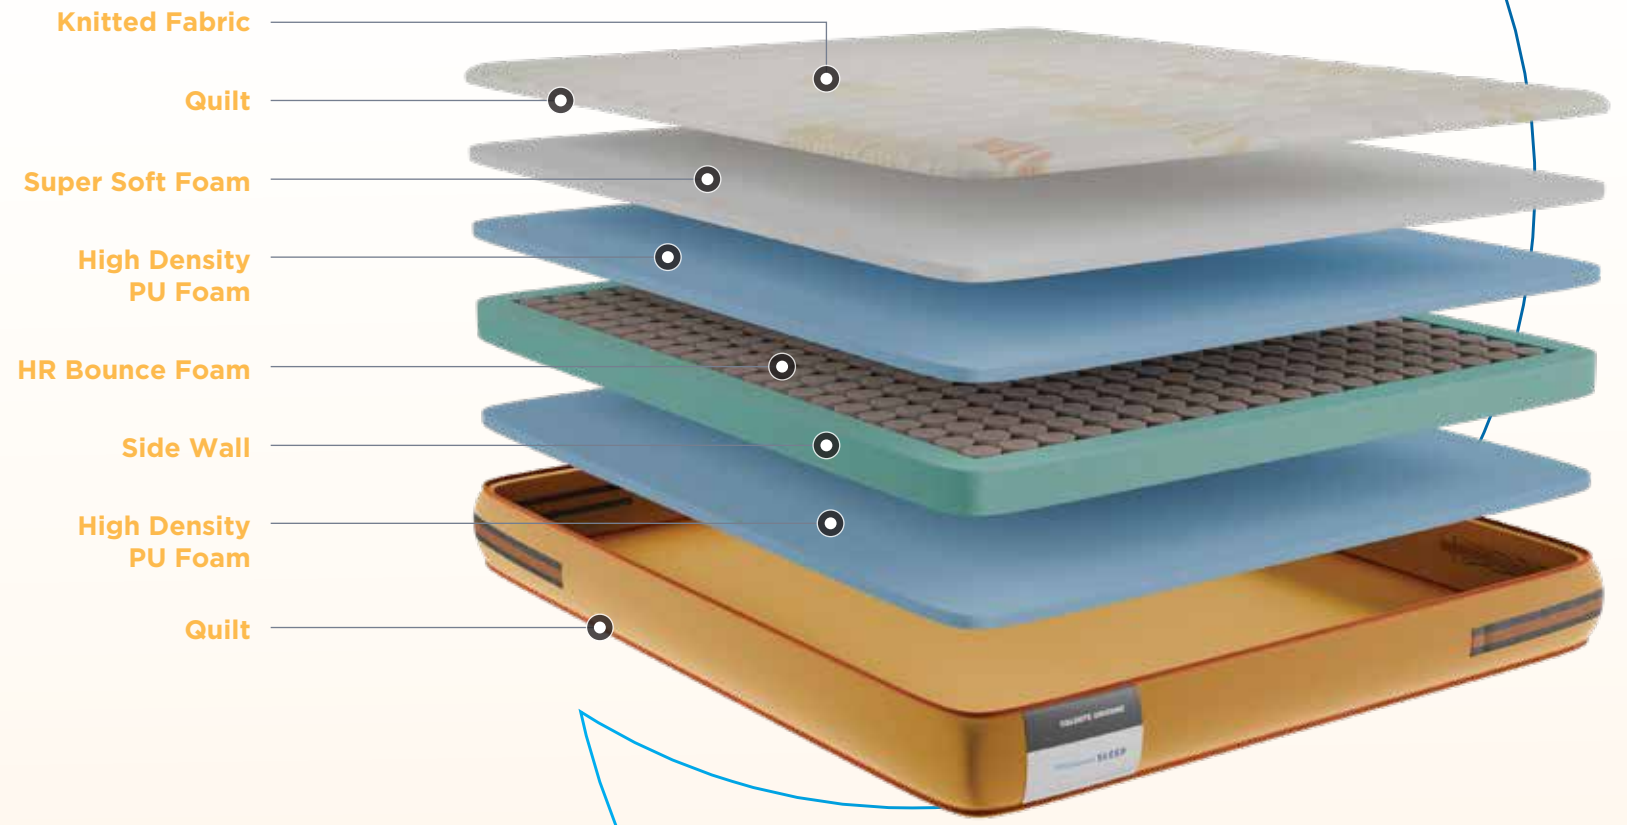

Advanced Motion Isolation

Allergen Resistant

Superior Body Support

AVAILABLE THICKNESS
8" Inches
6" Inches

FIRMNESS METER

15
YEARS
WARRANTY

CloudCoze

Rejuvenating sleep experience with tailored support