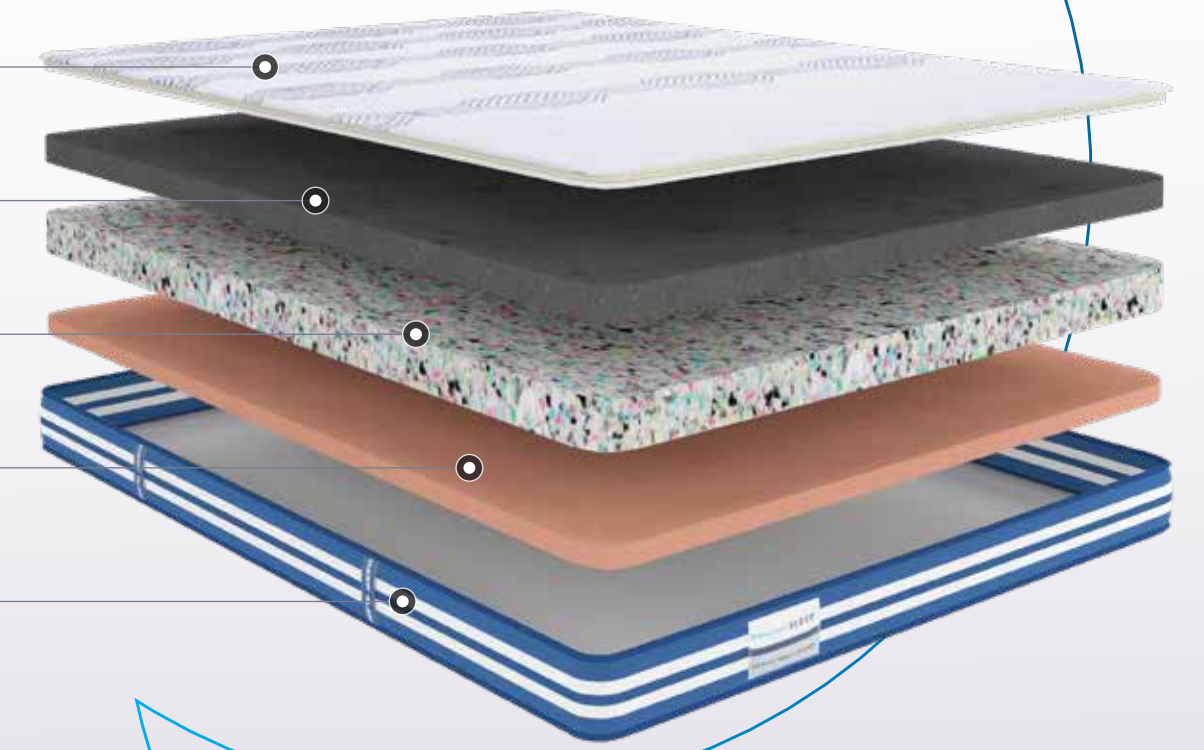

Enhanced Breathability

Anti Sagging

AVAILABLE THICKNESS

5" Inches

FIRMNESS METER

Quilt with Knitted Fabric

Soft Foam

Rebonded Foam

PU Foam

Quilt with Knitted Fabric

FOAM MATTRESS

Revibe

Tailored support for every sleeping position

Supports Different Sleep Positions

Premium Knitted Fabric

Reversible Mattress