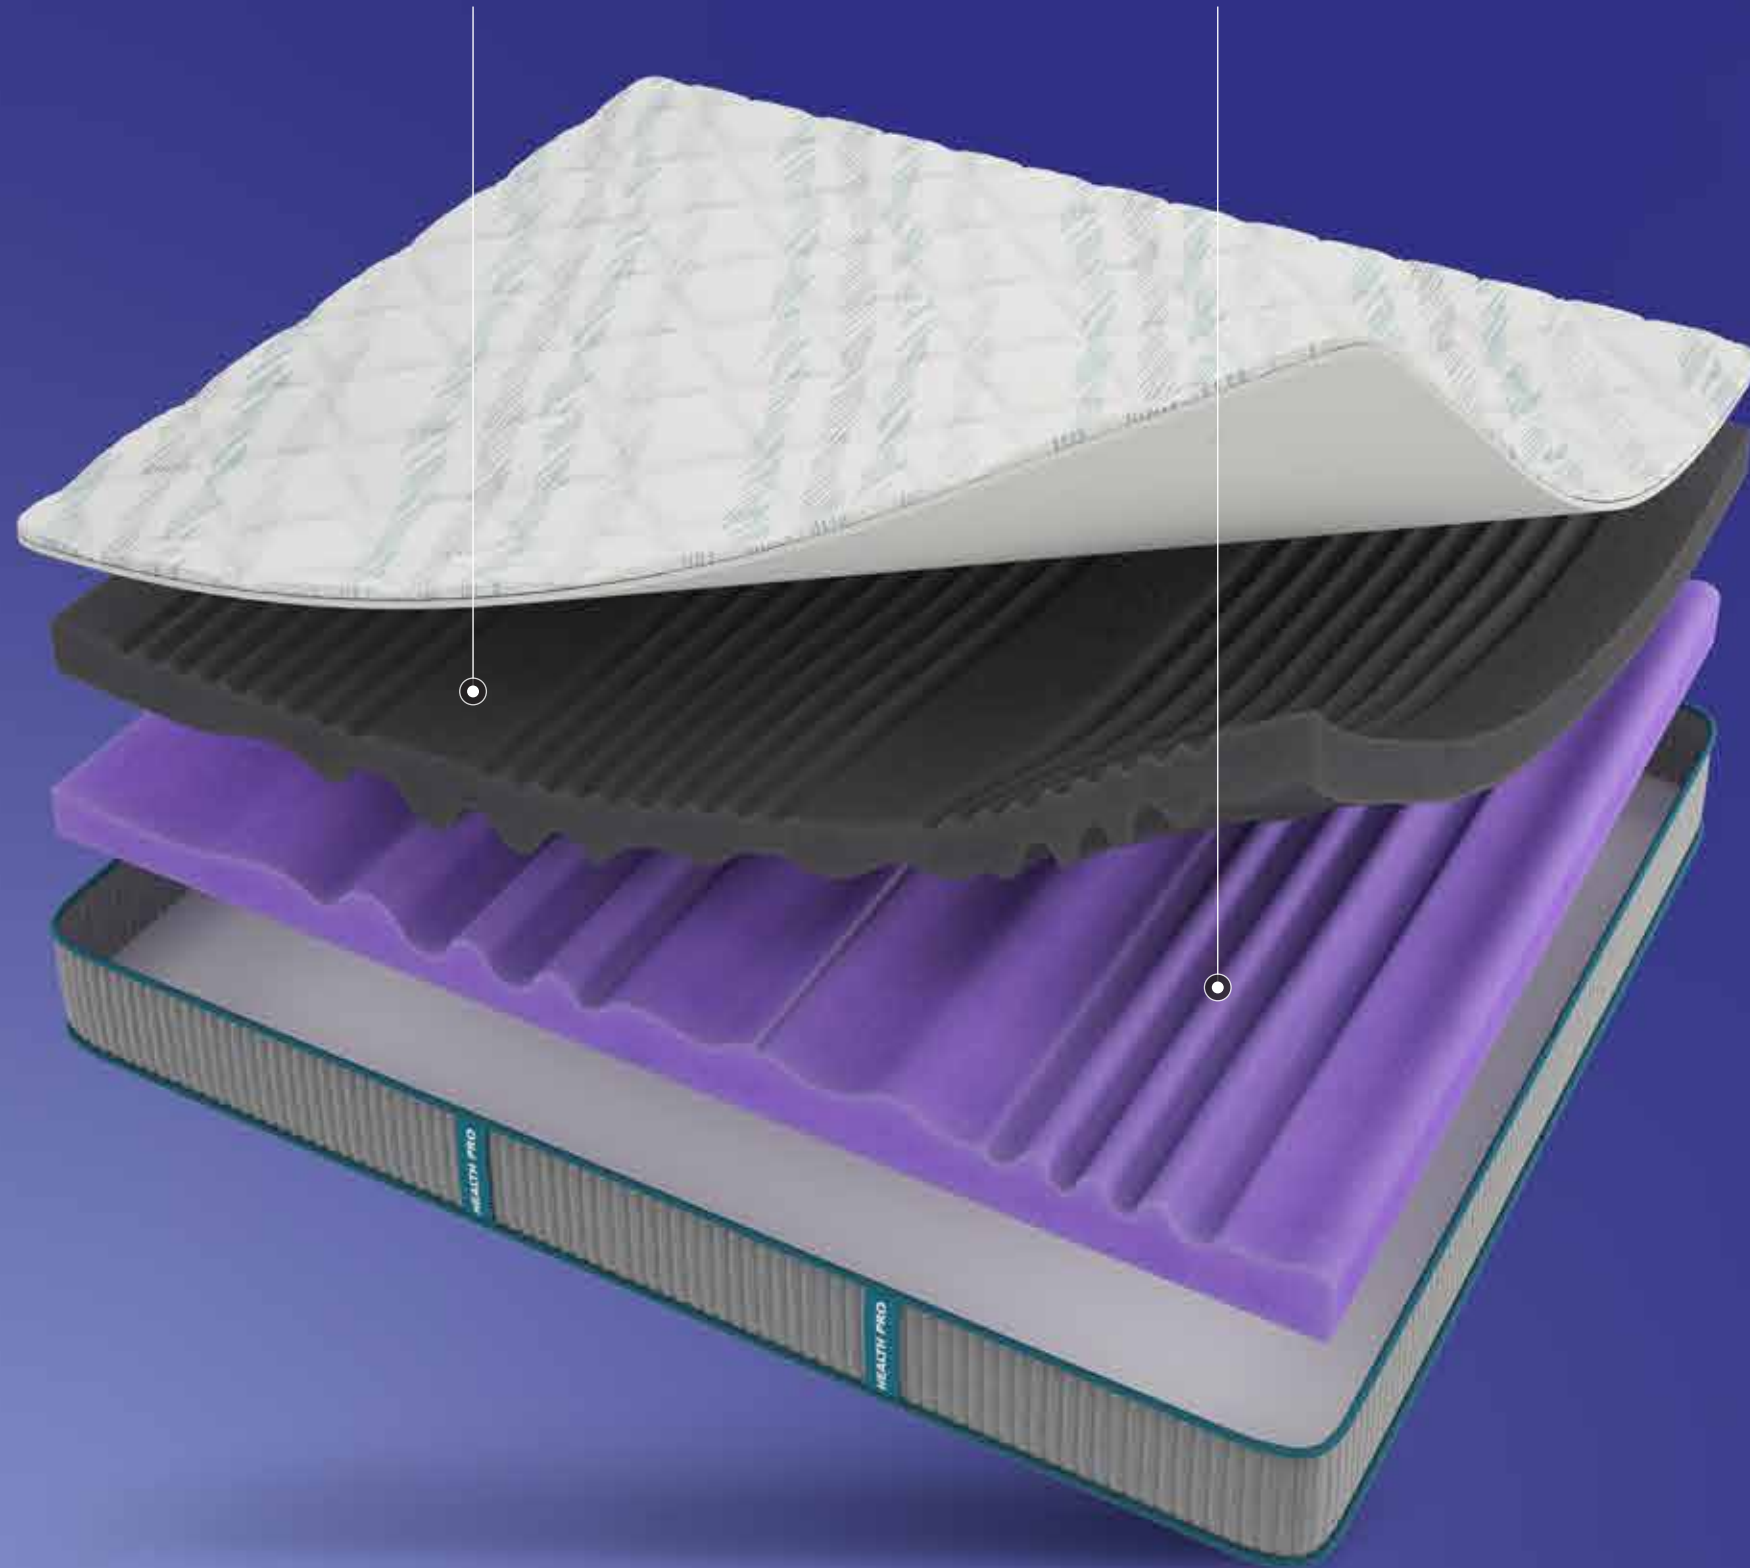

AVAILABLE THICKNESS

12" Inches

FIRMNESS METER

WARRANTY

10 years mattress +
2 years motor

Super Soft
Comfort Foam

4 Zone
Supportive Foam
(High Density PU Foam)

Spine Health

TECHNOLOGY

INTRODUCING SPINE HEALTH
TECHNOLOGY™
POWERED BY SMART PROFILE FOAM™

Zone-based
profile for spine
alignment

Even body-weight
distribution and
relaxed muscles

Air circulation for
cooler mattress

Ensures correct
posture and better
blood circulation

MATTRESS TOPPERS

Gel Memory Foam Topper

- Body contouring
- Ideal for pain relief
- Maintains spinal alignment

Soft

Queen size : 72X60/75X60/78X60

King size : 72X72/75X72/78X72

Soft Foam Topper

- Plush and cushiony
- Breathable fabric
- Best suited for side sleepers