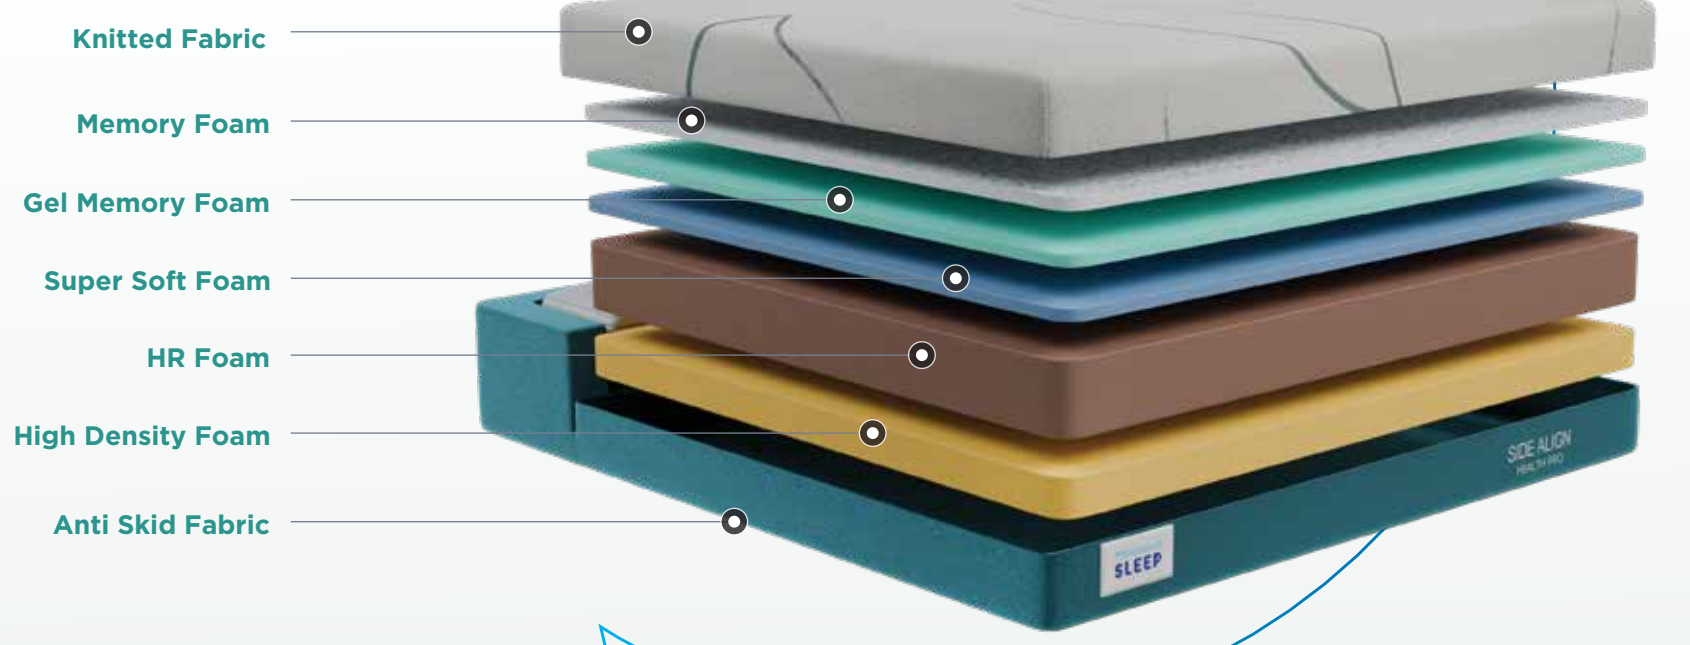

Optimal Spine Support

Ideal For Side Sleepers

Sink-In Support

AVAILABLE THICKNESS
10" Inches

FIRMNESS METER

10
YEARS
WARRANTY

Ortho Plus

Sleep better, stay fit