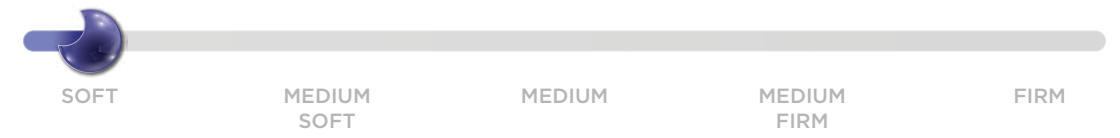

Optimal Spine Support

Ideal For Side Sleepers

Sink-In Support

AVAILABLE THICKNESS
10" Inches

FIRMNESS METER

10
YEARS
WARRANTY

Ortho Plus

Sleep better, stay fit