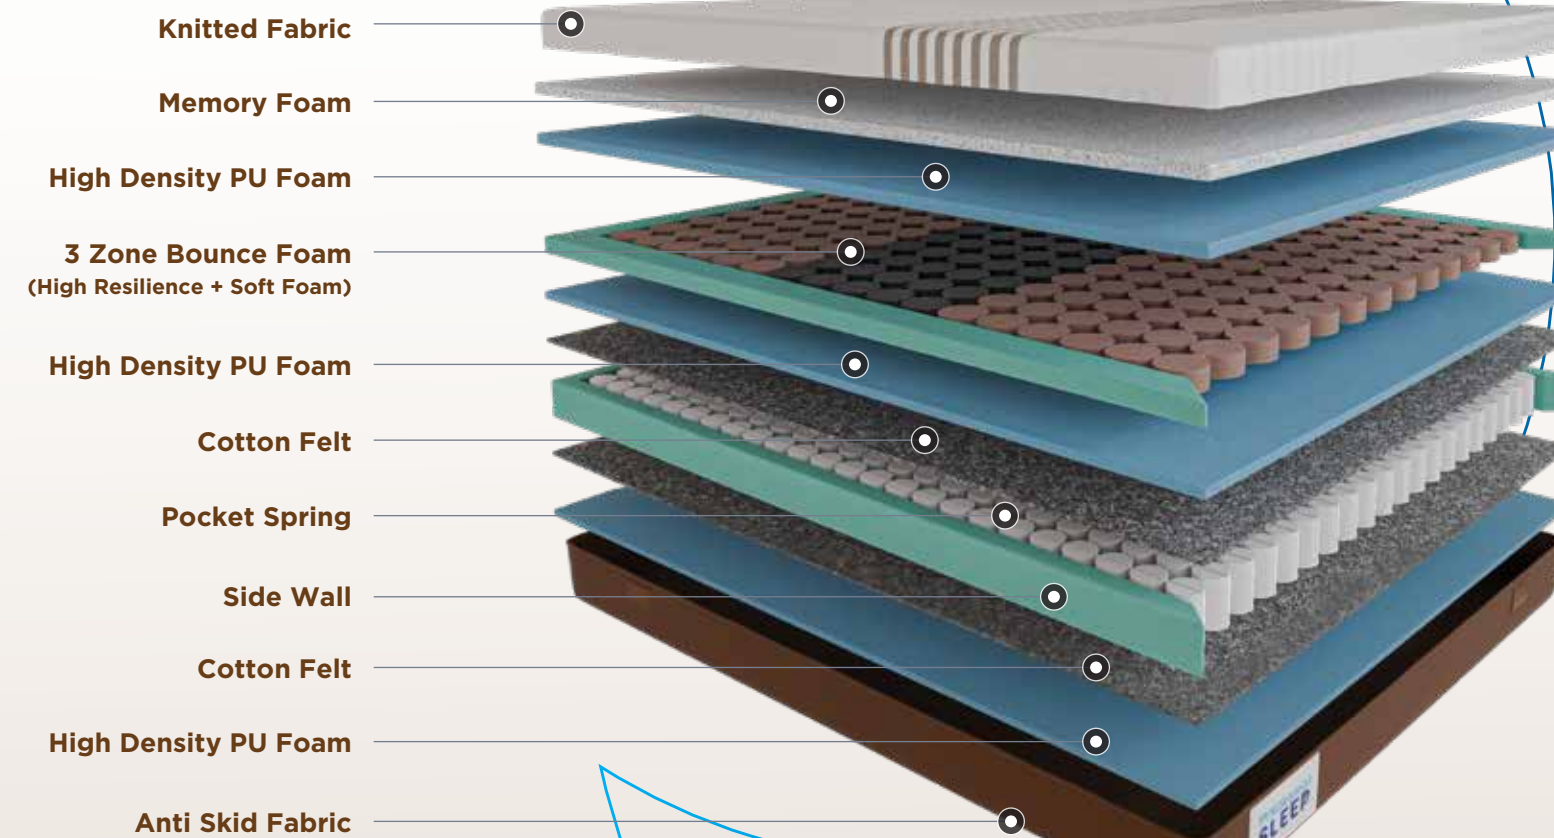

20
YEARS
WARRANTY

NuvoRest 4 Zone

Bespoke comfort for
your ideal sleep

Advanced Motion
Isolation

Personalized
Firmness Zones

Anti Fungal

Plush And
Luxurious Feel

**AVAILABLE
THICKNESS**

8" Inches
6" Inches

**FIRMNESS
METER**

SOFT

MEDIUM
SOFT

MEDIUM

MEDIUM
FIRM

FIRM