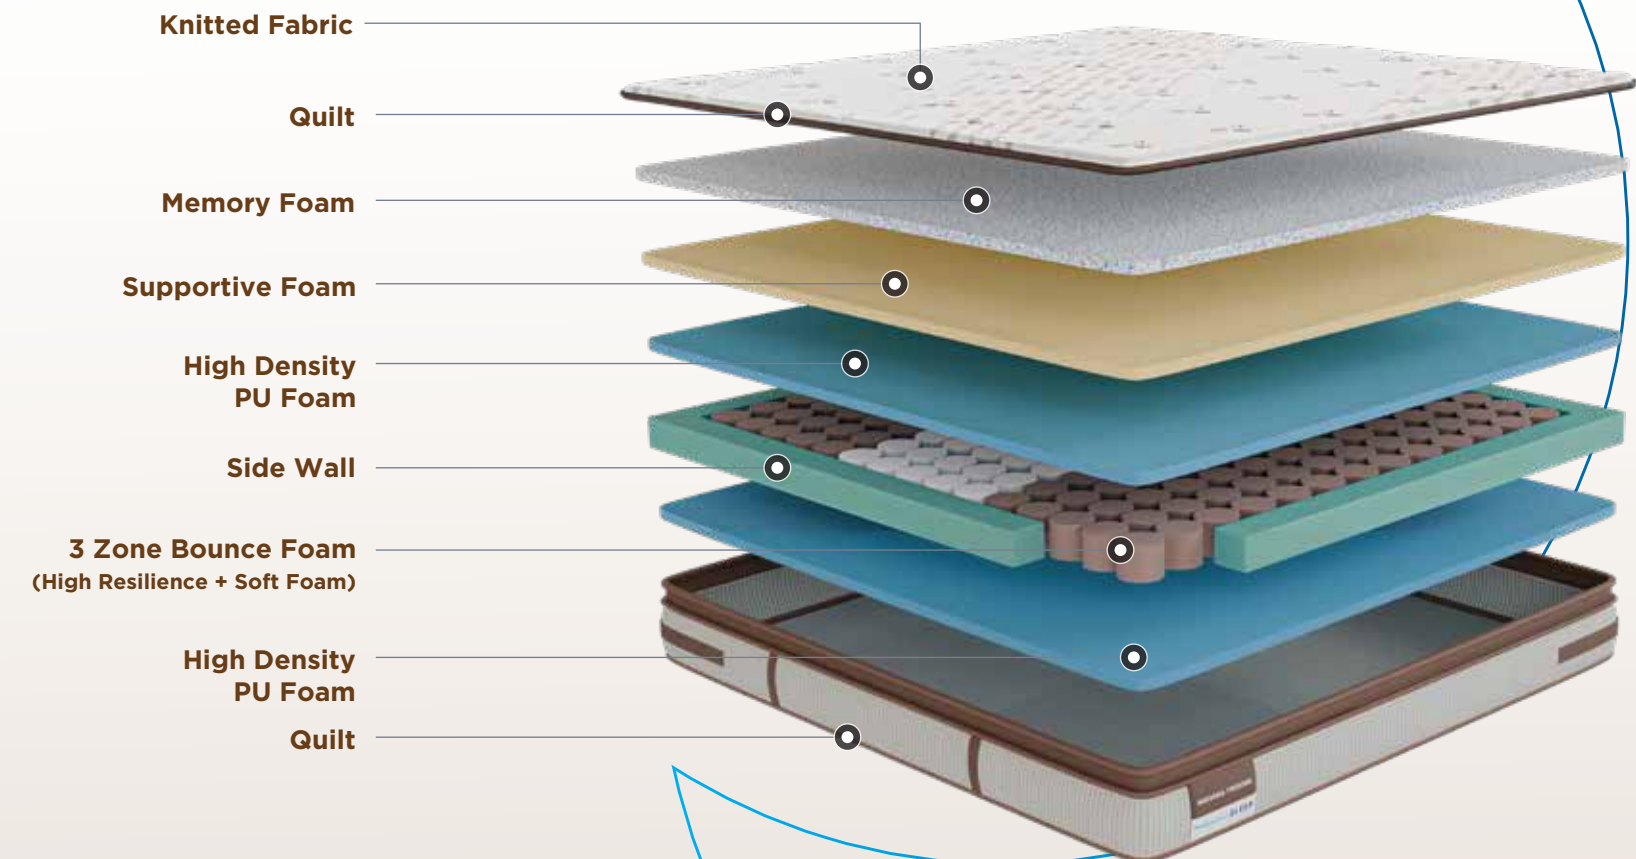

LUXURIA

For a luxury sleep experience.

20
YEARS
WARRANTY

Nirvana Trizone

Experience serene sleep with personalized comfort

Plush And Luxurious Feel

Personalized Firmness Zones

Advanced Motion Isolation

Supports Different Sleep Positions

AVAILABLE THICKNESS

6" + 2" Inches
6" Inches

FIRMNESS METER

20
YEARS
WARRANTY

NuvoRest 4 Zone

Bespoke comfort for
your ideal sleep

Advanced Motion
Isolation