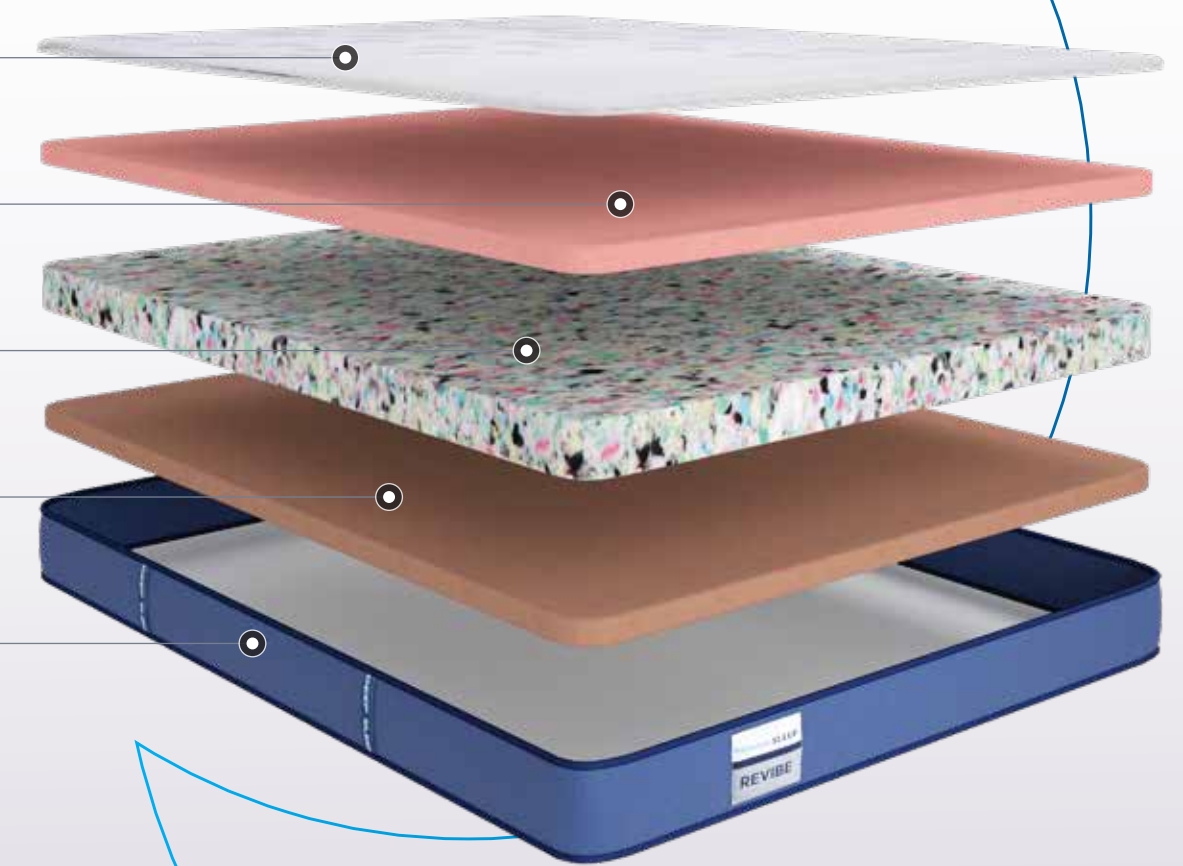

Knitted Fabric with Quilting Soft Foam

HR Foam

Rebonded Foam

PU Foam

Knitted Fabric with Soft Foam Quilting