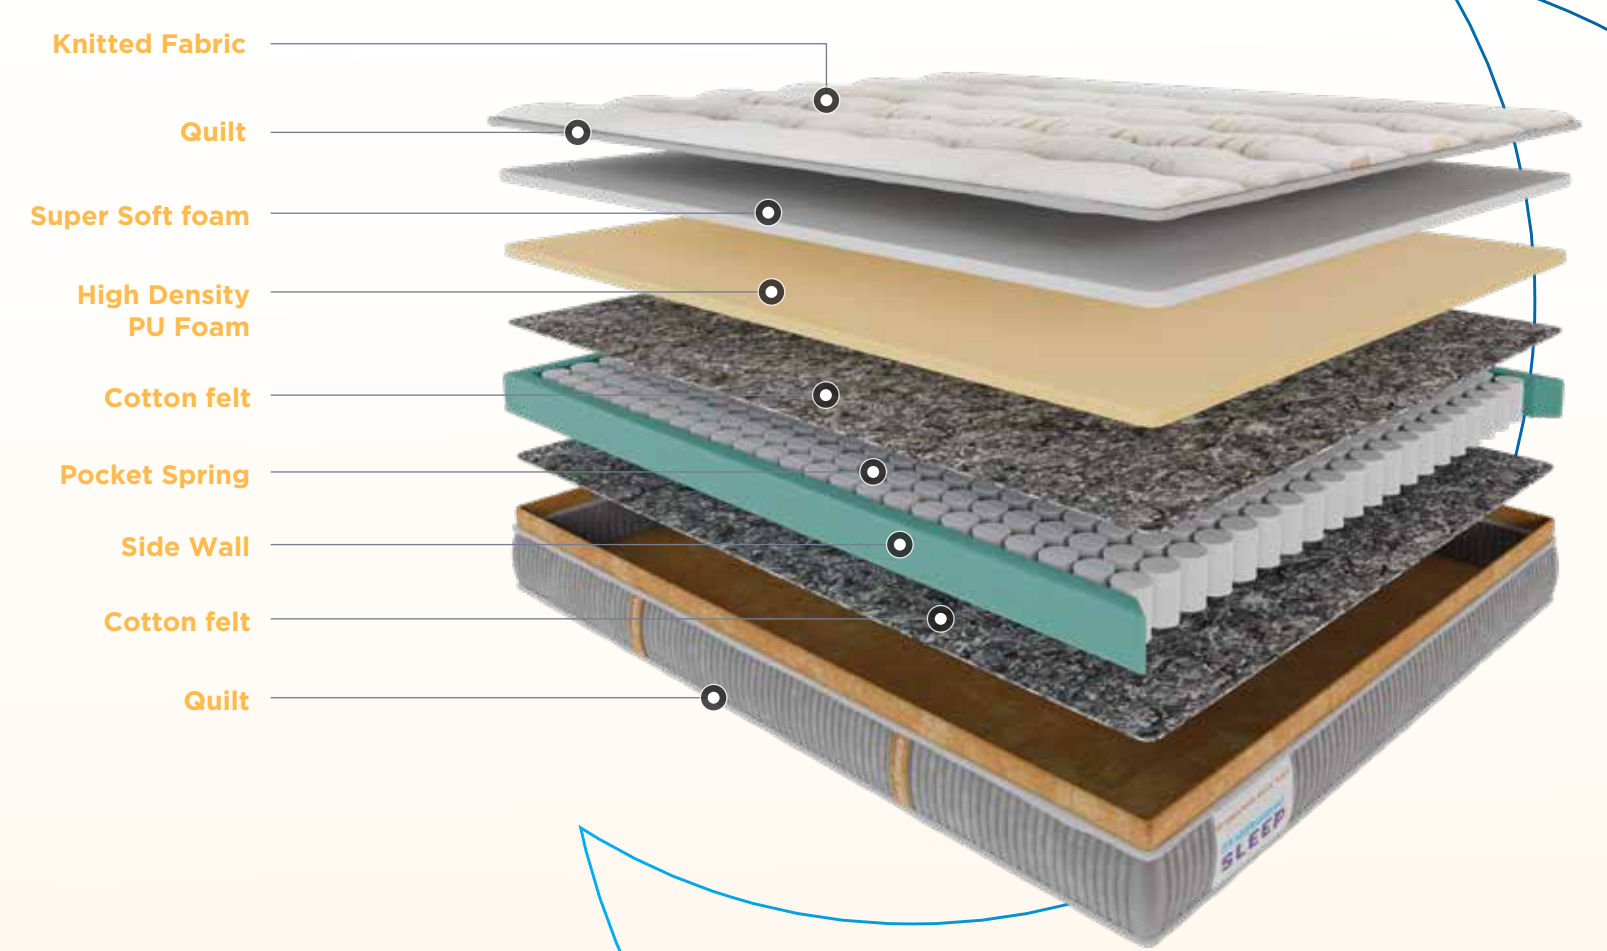

15
YEARS
WARRANTY

Dynamic Box Top

Discover uninterrupted sleep

- Advanced Motion Isolation
- Premium Knitted Fabric
- Superior Body Support
- Box Top Finish

AVAILABLE THICKNESS
6" + 2" Inches