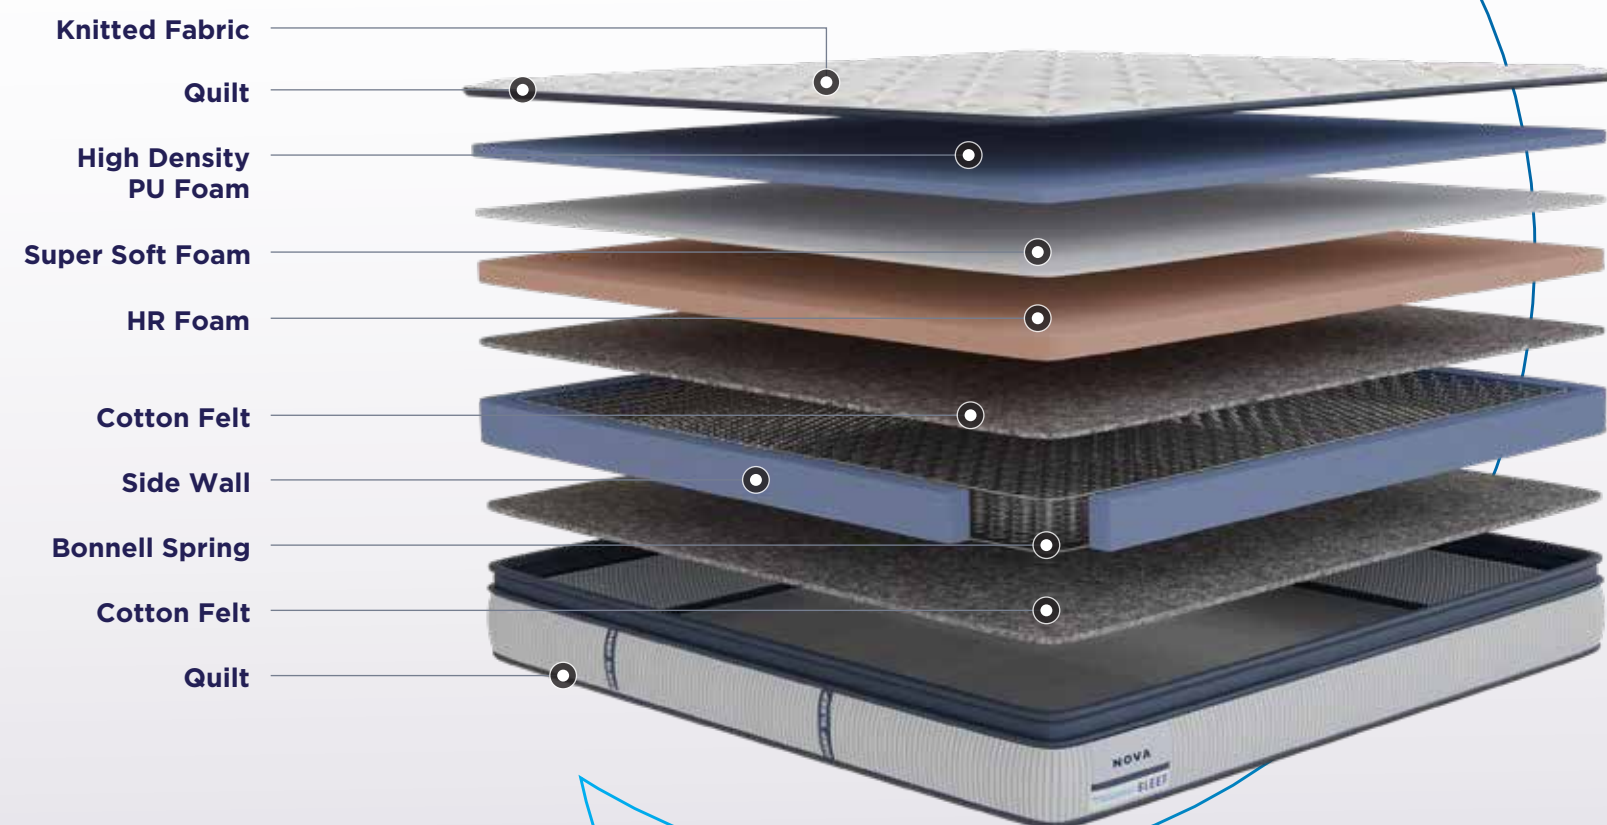

10
YEARS
WARRANTY

Nova

The luxury of comfortable sleep

Enhanced
Breathability

Plush And
Luxurious Feel

Box Top +
Pillow Top

Superior Body
Support

**AVAILABLE
THICKNESS**
8" Inches

**FIRMNESS
METER**