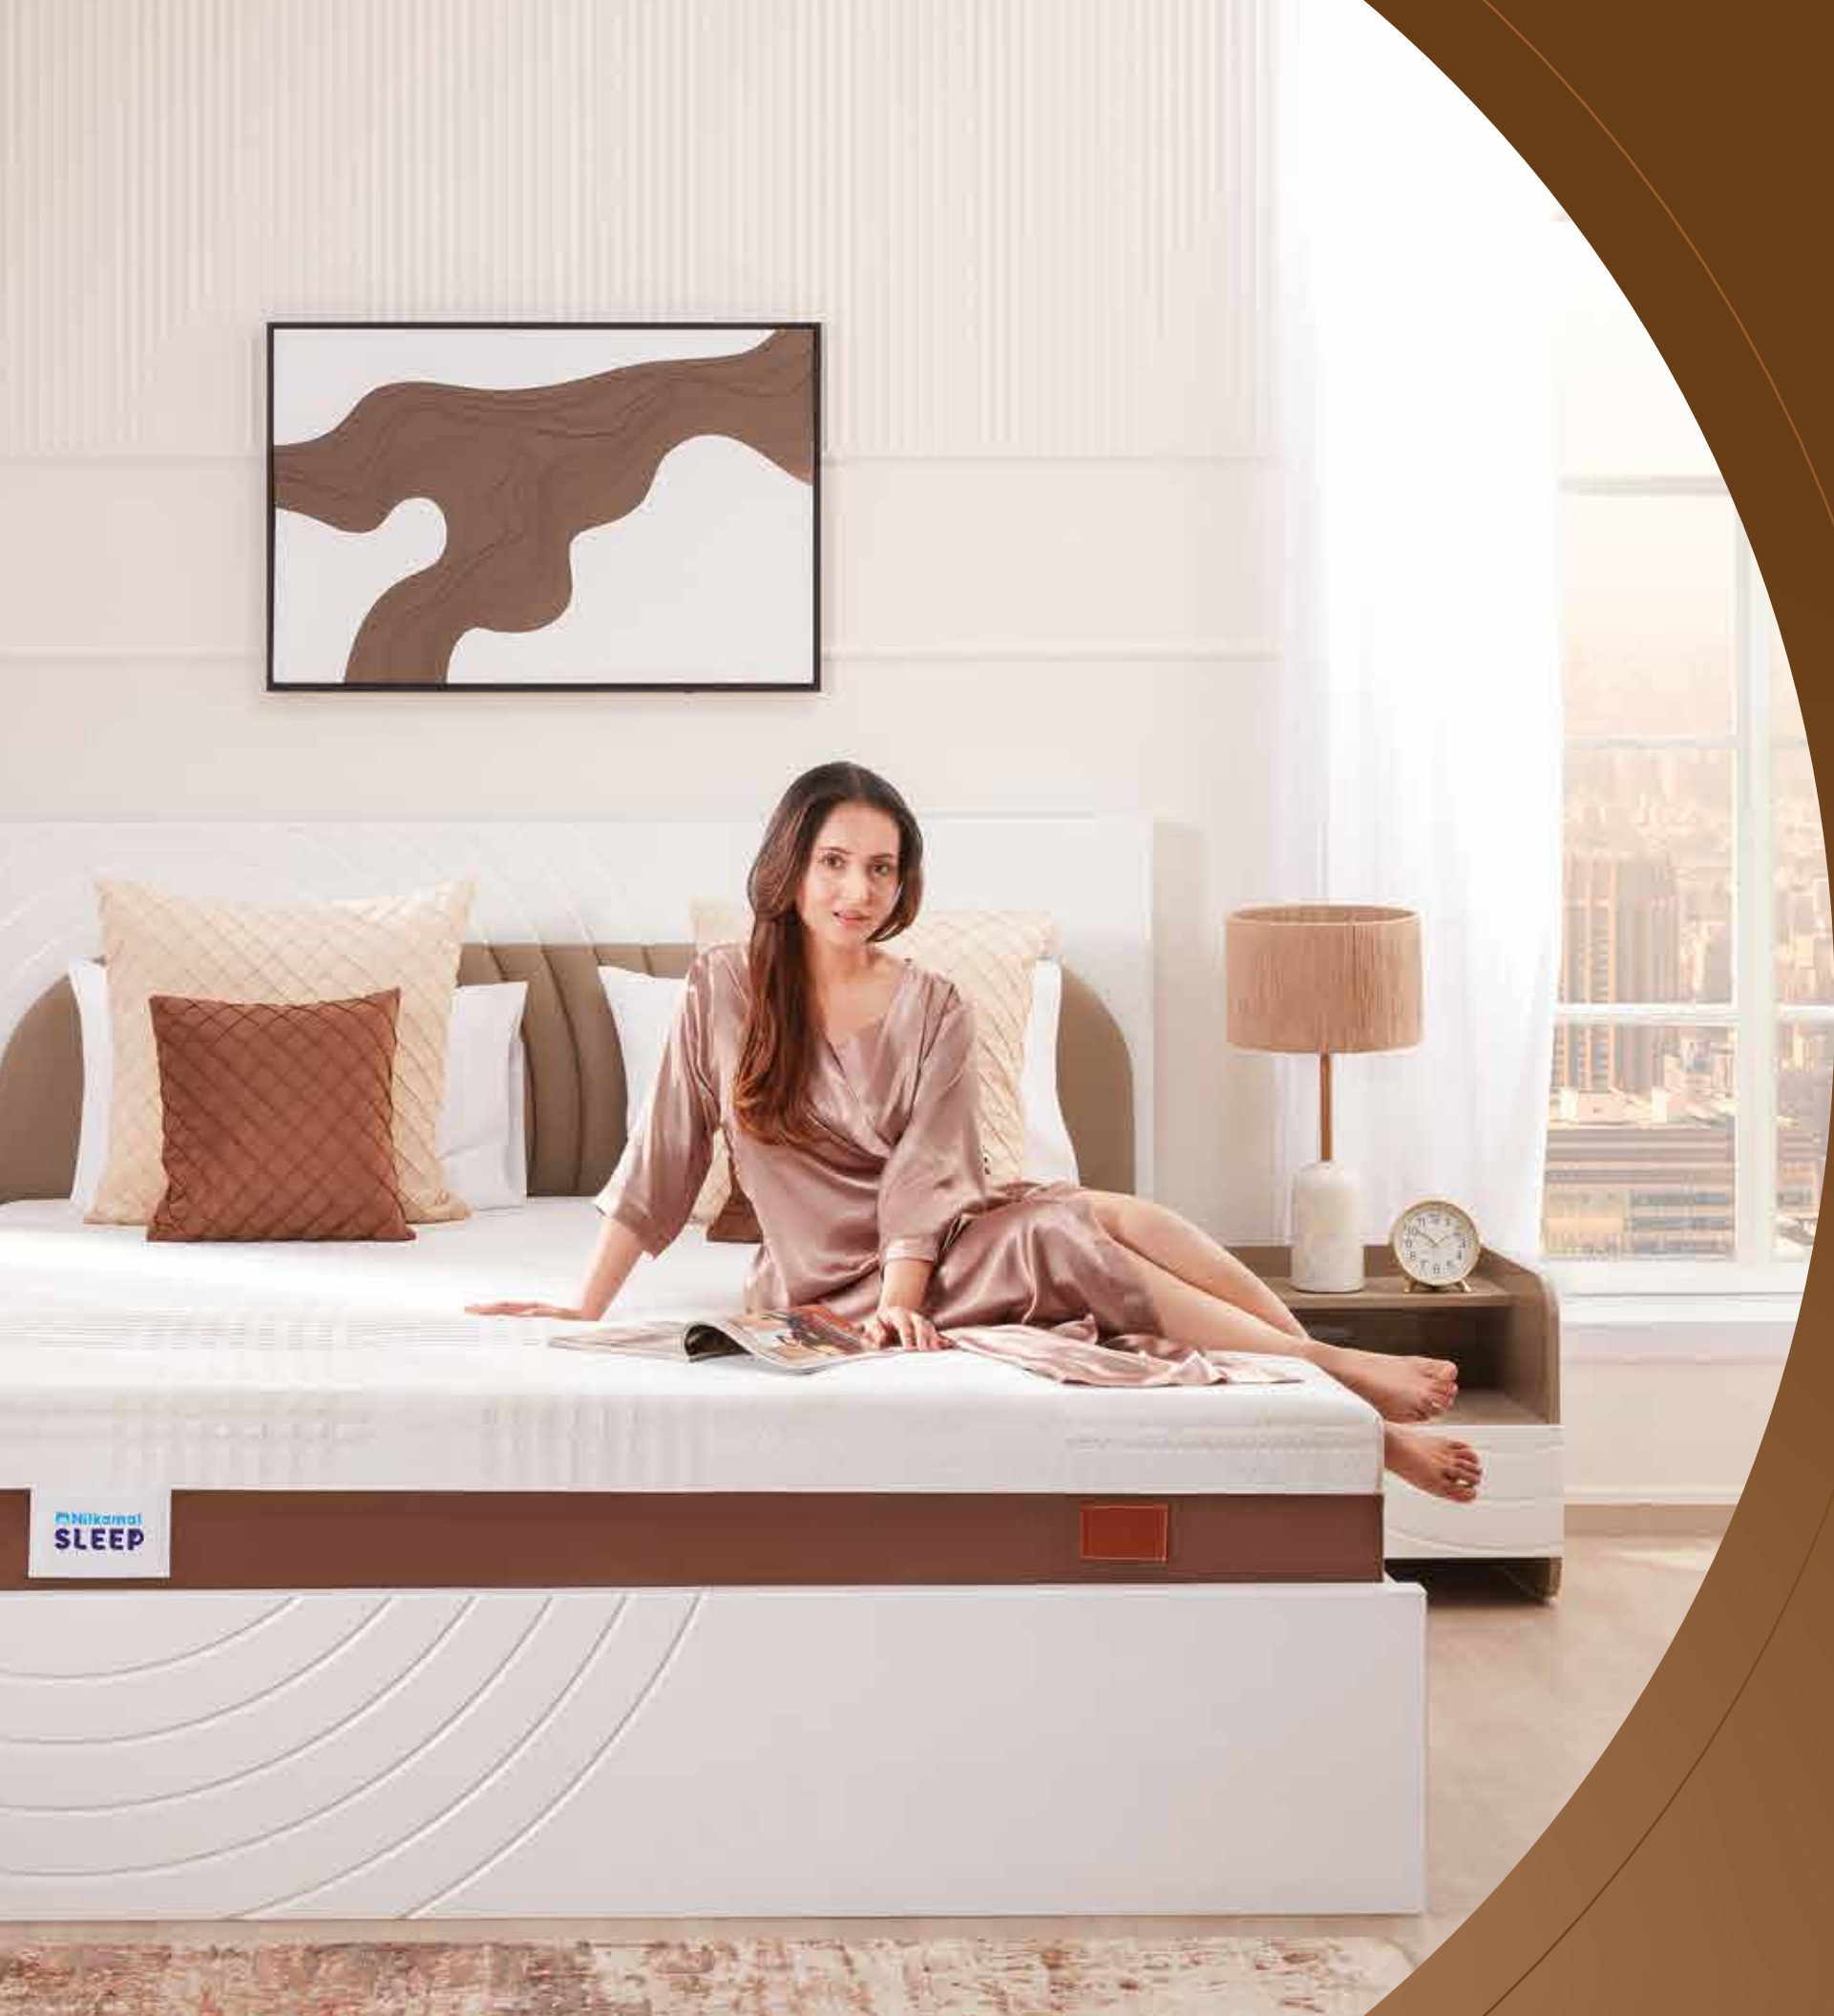

LUXURIA

For a luxury sleep experience.

20
YEARS
WARRANTY

Nirvana Trizone

Experience serene sleep with personalized comfort

Plush And Luxurious Feel

Personalized Firmness Zones

Advanced Motion Isolation