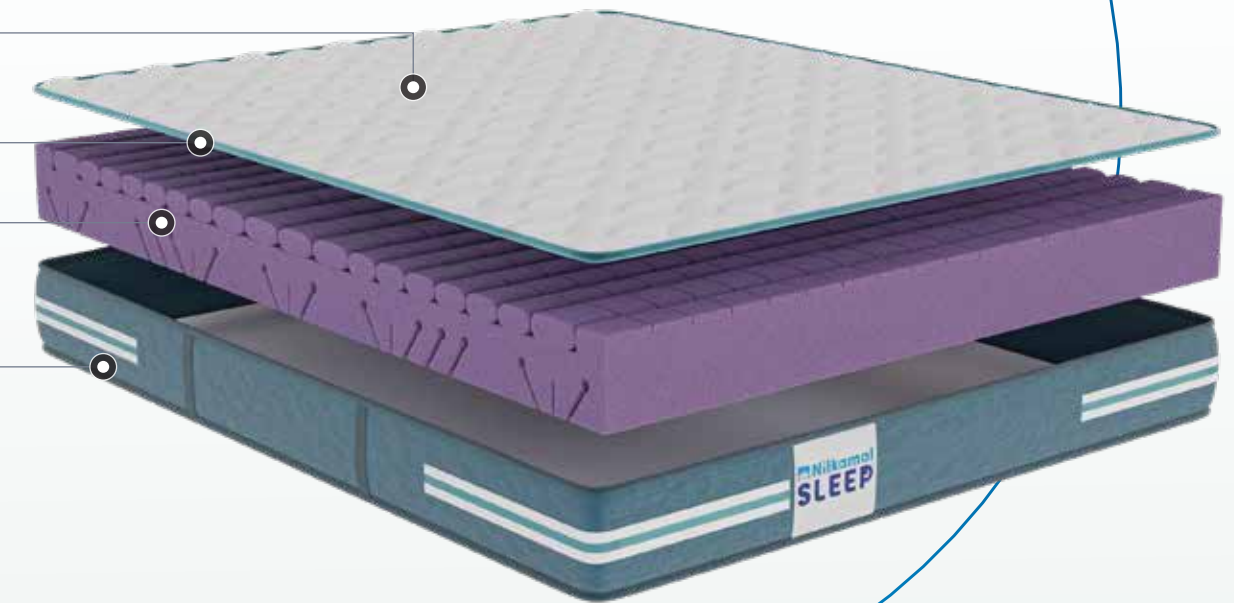

FIRMNESS METER

Aloe Vera Infused Knitted Fabric

Quilt

Smart Profile Cube Foam (With 5 Zone)

Quilt

FOAM MATTRESS

Side Align | A mattress that aligns itself to you

Anti-Microbial Fabric

Optimal Spine Support

Ideal For Side Sleepers

Sink-In Support

AVAILABLE THICKNESS
10" Inches

FIRMNESS METER

10
YEARS
WARRANTY

Ortho Plus

Sleep better, stay fit