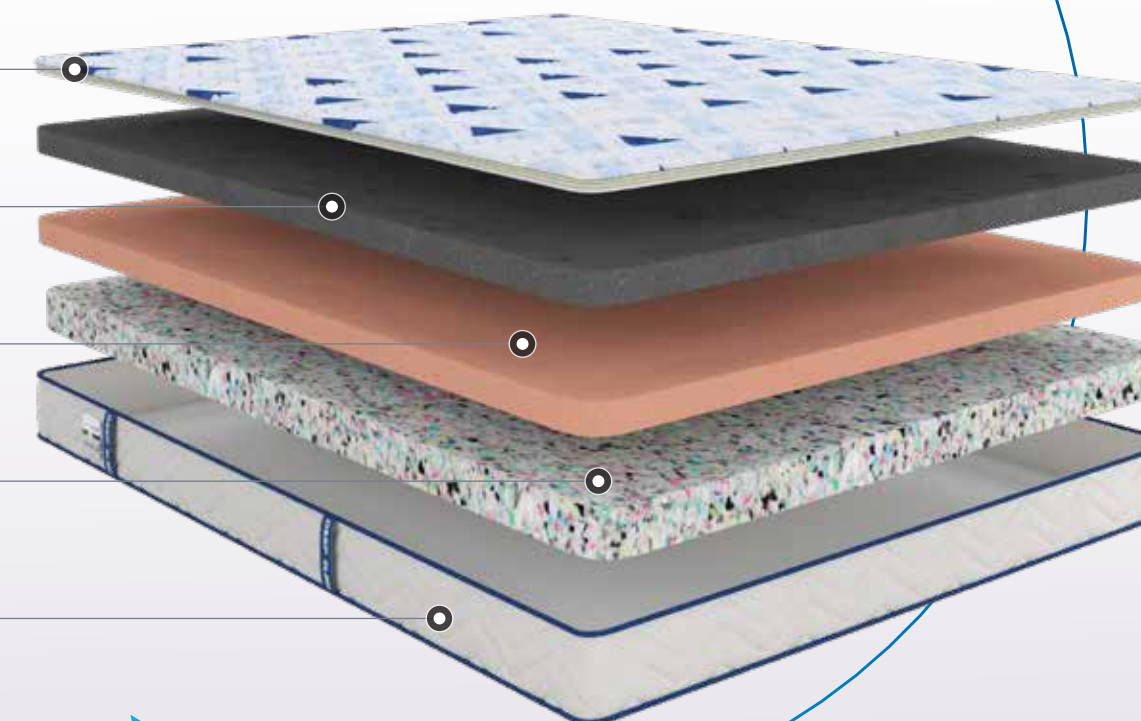

Quilt with Knitted Fabric

Soft Foam

HR Foam

Rebonded Foam

Quilt with Knitted Fabric