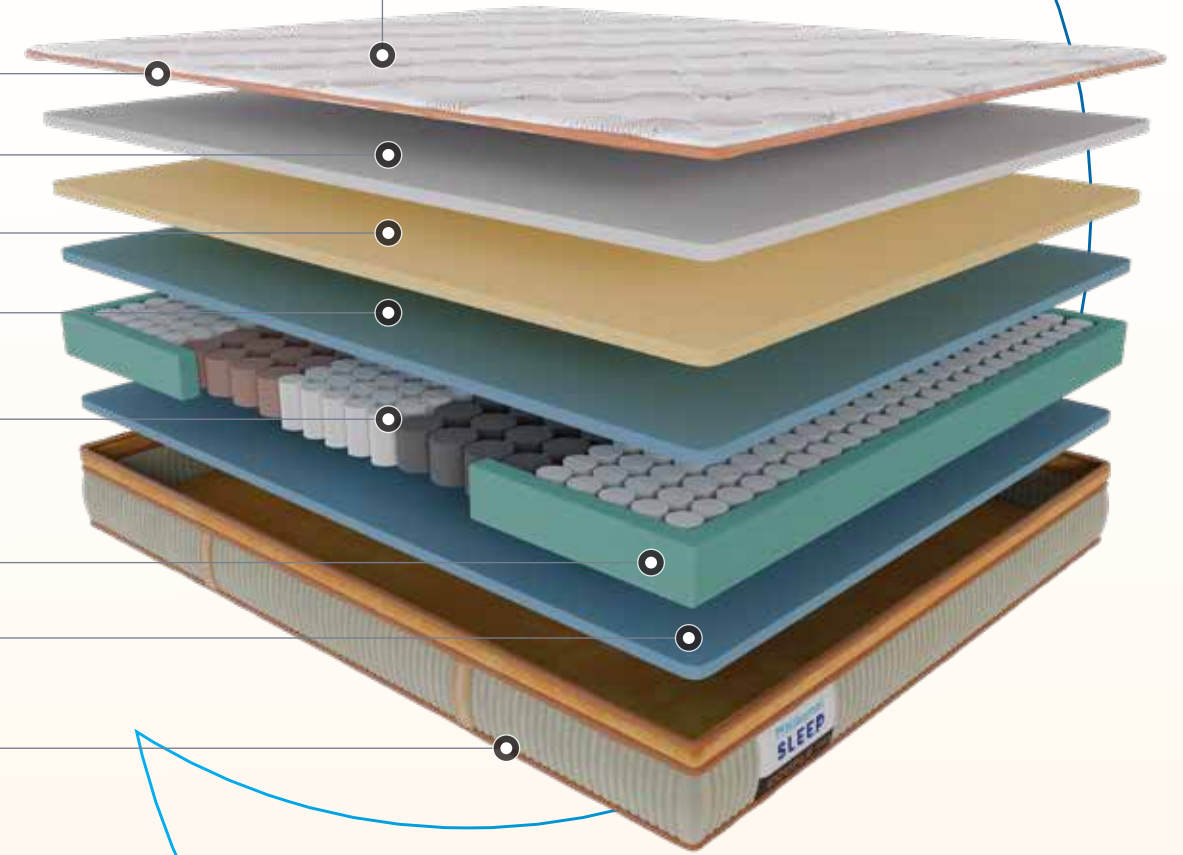

Advanced Motion Isolation

Personalized Firmness Zones

Thermo Regulating

Pressure Point Relief

AVAILABLE THICKNESS
6" + 2" Inches
6" Inches

FIRMNESS METER

- Knitted Fabric
- Quilt
- Memory Foam
- Supportive Foam
- High Density PU Foam
- Bounce Foam + Pocket Spring (With 5 Firmness Zones)
- Side Wall
- High Density PU Foam
- Quilt