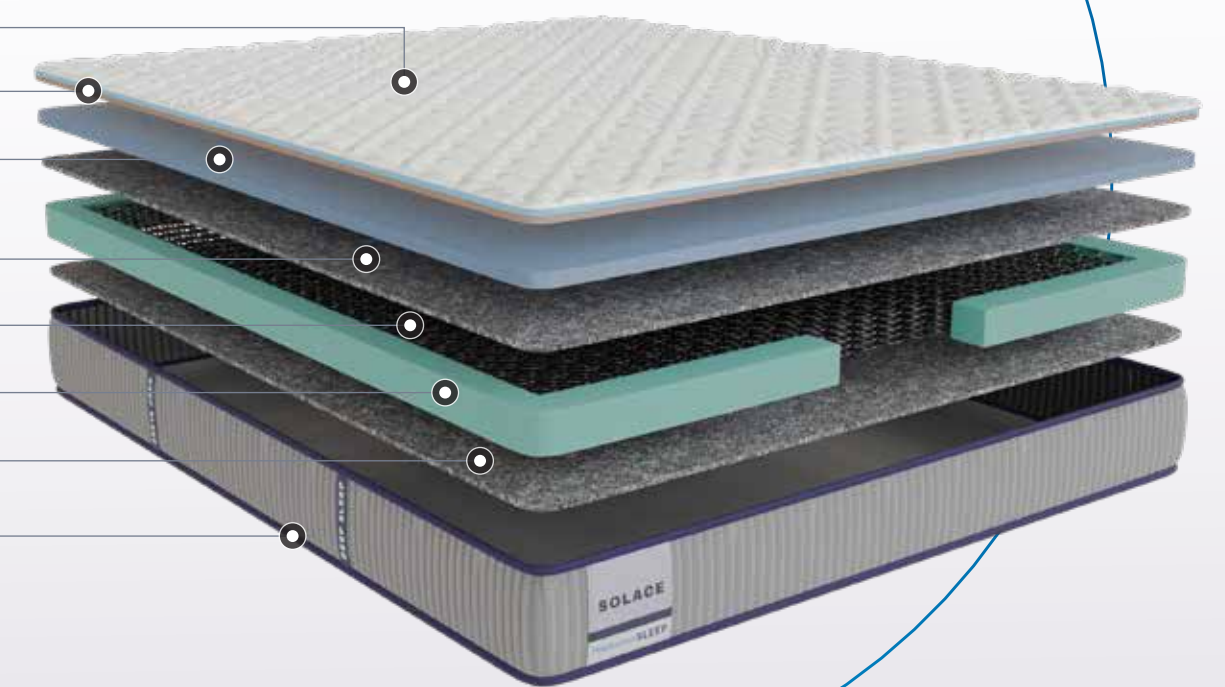

Cool Air Flow

Bounce Feel

**AVAILABLE
THICKNESS**
6" Inches

**FIRMNESS
METER**

- Knitted Fabric
- Quilt
- High Density PU Foam
- Cotton Felt
- Bonnell Spring
- Side Wall
- Cotton Felt
- Quilt

SPRING MATTRESS