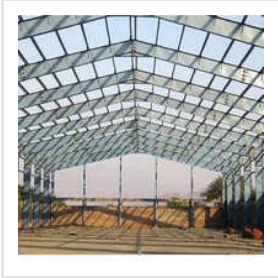

Our Products

Shed Fabrication Services