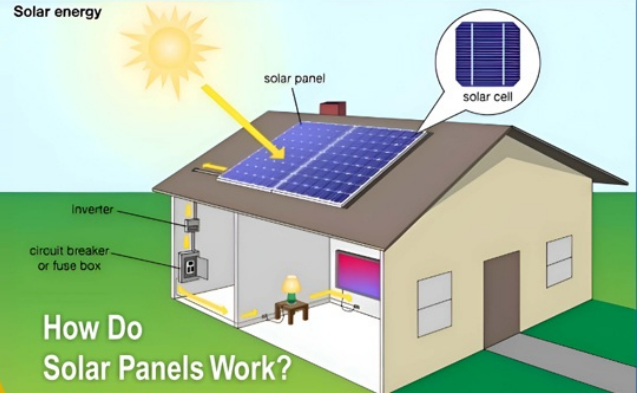

SOLAR PANEL

BRINGING INNOVATION WITH OUR
VALUE ADDED SOLUTIONS

M.S. UPMANYU TRADERS DEALS IN SOLAR PANELS

0.50mm Jsw Metal Roofing Sheet, 1 Inch Perforated PVC Pipes, 1.5mm Galvanized Iron Z Purlin, 10 Inch ISMB Section, 12m Beam And Angle, 2 Inch Ductile Iron Pipe, 2.5mm GI Z Purlin, 20mm Mild Steel Plates, 25x25mm MS Perforated Angle, 2kg MS Solar Street Light Pole, 2mm Galvanized Iron C Purlin, 2x2 Inch Apl Apollo Ms Pipe, 3 Inch Mild Steel Round Pipe, 3 Inch SS Plain Pipe, 3mm Ms Bore Clamp Set, etc.