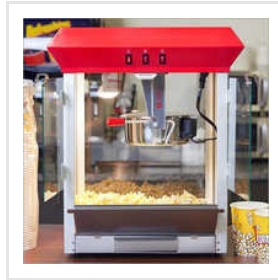

Mini Popcorn Machine