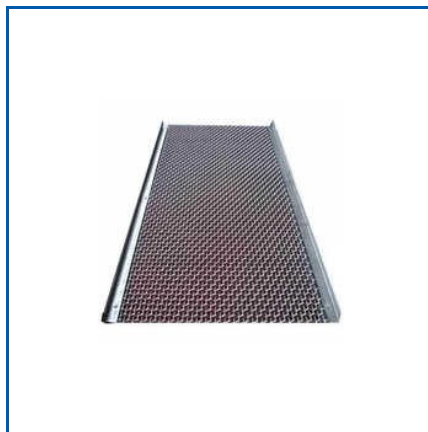

STAINLESS STEEL WIRE MESH

Crimped Wire Mesh, Duplex Vibrating Screen Cloths, Industrial Heavy Screen, Metallic Conveyor Belt Wire Mesh, SS Vibrating Screen, Spring Steel Wire Mesh, Stainless Steel Wire Mesh, Steel Chain Link Fence, Steel Perforated Sheet, Steel Woven Wire Mesh, Vibrating Screen Cloth, Vibrating Screen Wire Mesh, etc.

SPRING STEEL WIRE MESH

VIBRATING SCREEN WIRE MESH

STAINLESS STEEL WIRE MESH

About Us

Hind Screens is a key manufacturer, exporter, and supplier of a high-quality and durable range of Chain Link Fence, Crimped Wire Mesh, Industrial Heavy Screen, Woven Wire Mesh, Belt Wire Mesh, Perforated Sheet, Duplex Vibrating Screen Cloths, etc. With more than 18 years of expertise and experience in the respective domain, we have been offering unmatched quality products to our clients. Our company offers valuable products in different sizes and specifications in bulk quantities to ensure complete client satisfaction. We also provide customization facilities to our patrons to provide them with the best without compromising on quality standards. With efficient logistics facilities, a wide distribution network, and a vast storage unit, we always ensure timely delivery of the products.