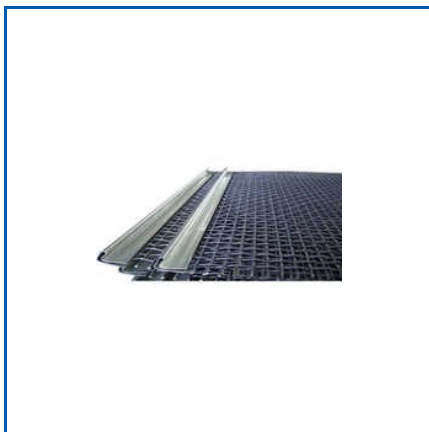

STAINLESS STEEL WIRE MESH

Crimped Wire Mesh, Duplex Vibrating Screen Cloths, Industrial Heavy Screen, Metallic Conveyor Belt Wire Mesh, SS Vibrating Screen, Spring Steel Wire Mesh, Stainless Steel Wire Mesh, Steel Chain Link Fence, Steel Perforated Sheet, Steel Woven Wire Mesh, Vibrating Screen Cloth, Vibrating Screen Wire Mesh, etc.

SPRING STEEL WIRE MESH

VIBRATING SCREEN WIRE MESH

STAINLESS STEEL WIRE MESH

About Us

Hind Screens is a key manufacturer, exporter, and supplier of a high-quality and durable range of Chain Link Fence, Crimped Wire Mesh, Industrial Heavy Screen, Woven Wire Mesh, Belt Wire Mesh, Perforated Sheet, Duplex Vibrating Screen Cloths, etc. With more than 18 years of expertise and experience in the respective domain, we have been offering unmatched quality products to our clients. Our company offers valuable products in different sizes and specifications in bulk quantities to ensure complete client satisfaction. We also provide customization facilities to our patrons to provide them with the best without compromising on quality standards. With efficient logistics facilities, a wide distribution network, and a vast storage unit, we always ensure timely delivery of the products.