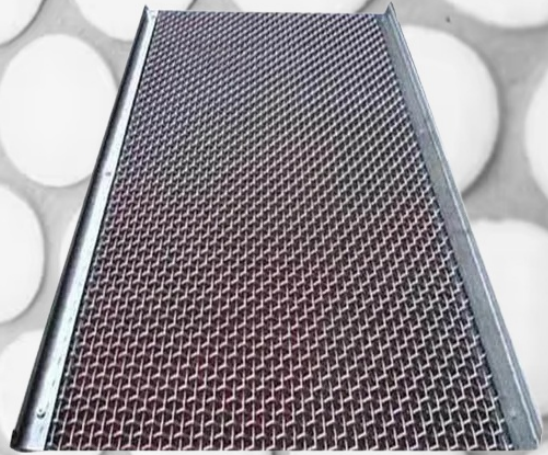

STAINLESS STEEL WIRE MESH

Crimped Wire Mesh, Duplex Vibrating Screen Cloths, Industrial Heavy Screen, Metallic Conveyor Belt Wire Mesh, SS Vibrating Screen, Spring Steel Wire Mesh, Stainless Steel Wire Mesh, Steel Chain Link Fence, Steel Perforated Sheet, Steel Woven Wire Mesh, Vibrating Screen Cloth, Vibrating Screen Wire Mesh, etc.

SPRING STEEL WIRE MESH

VIBRATING SCREEN WIRE MESH

STAINLESS STEEL WIRE MESH

About Us

Hind Screens is a key manufacturer, exporter, and supplier of a high-quality and durable range of Chain Link Fence, Crimped Wire Mesh, Industrial Heavy Screen, Woven Wire Mesh, Belt Wire Mesh, Perforated Sheet, Duplex Vibrating Screen Cloths, etc. With more than 18 years of expertise and experience in the respective domain, we have been offering unmatched quality products to our clients. Our company offers valuable products in different sizes and specifications in bulk quantities to ensure complete client satisfaction. We also provide customization facilities to our patrons to provide them with the best without compromising on quality standards. With efficient logistics facilities, a wide distribution network, and a vast storage unit, we always ensure timely delivery of the products.