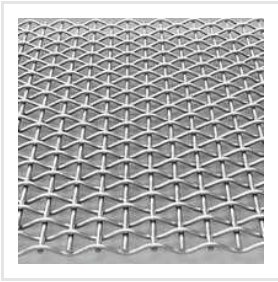

Steel Woven Wire Mesh