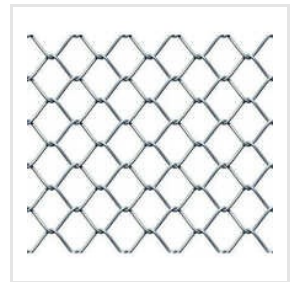

STAINLESS STEEL WIRE MESH

Crimped Wire Mesh, Duplex Vibrating Screen Cloths, Industrial Heavy Screen, Metallic Conveyor Belt Wire Mesh, SS Vibrating Screen, Spring Steel Wire Mesh, Stainless Steel Wire Mesh, Steel Chain Link Fence, Steel Perforated Sheet, Steel Woven Wire Mesh, Vibrating Screen Cloth, Vibrating Screen Wire Mesh, etc.

SS Vibrating Screen

Industrial Heavy Screen

Spring Steel Wire Mesh

Vibrating Screen Wire Mesh

Stainless Steel Wire Mesh

Crimped Wire Mesh

Steel Chain Link Fence

ADDRESS