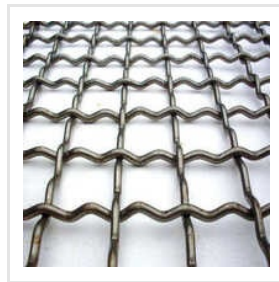

SPRING STEEL WIRE MESH

VIBRATING SCREEN WIRE MESH

STAINLESS STEEL WIRE MESH

About Us

Hind Screens is a key manufacturer, exporter, and supplier of a high-quality and durable range of Chain Link Fence, Crimped Wire Mesh, Industrial Heavy Screen, Woven Wire Mesh, Belt Wire Mesh, Perforated Sheet, Duplex Vibrating Screen Cloths, etc. With more than 18 years of expertise and experience in the respective domain, we have been offering unmatched quality products to our clients. Our company offers valuable products in different sizes and specifications in bulk quantities to ensure complete client satisfaction. We also provide customization facilities to our patrons to provide them with the best without compromising on quality standards. With efficient logistics facilities, a wide distribution network, and a vast storage unit, we always ensure timely delivery of the products.

SS Vibrating Screen

Industrial Heavy Screen

Spring Steel Wire Mesh

Vibrating Screen Wire Mesh

Stainless Steel Wire Mesh

Crimped Wire Mesh

Steel Chain Link Fence

ADDRESS