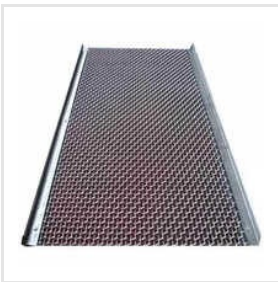

Vibrating Screen Wire Mesh