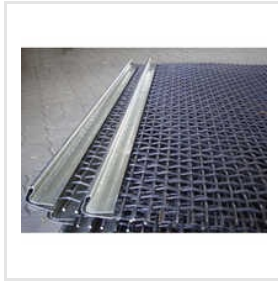

STAINLESS STEEL WIRE MESH

Crimped Wire Mesh, Duplex Vibrating Screen Cloths, Industrial Heavy Screen, Metallic Conveyor Belt Wire Mesh, SS Vibrating Screen, Spring Steel Wire Mesh, Stainless Steel Wire Mesh, Steel Chain Link Fence, Steel Perforated Sheet, Steel Woven Wire Mesh, Vibrating Screen Cloth, Vibrating Screen Wire Mesh, etc.

SPRING STEEL WIRE MESH

VIBRATING SCREEN WIRE MESH

STAINLESS STEEL WIRE MESH

About Us

Hind Screens is a key manufacturer, exporter, and supplier of a high-quality and durable range of Chain Link Fence, Crimped Wire Mesh, Industrial Heavy Screen, Woven Wire Mesh, Belt Wire Mesh, Perforated Sheet, Duplex Vibrating Screen Cloths, etc. With more than 18 years of expertise and experience in the respective domain, we have been offering unmatched quality products to our clients. Our company offers valuable products in different sizes and specifications in bulk quantities to ensure complete client satisfaction. We also provide customization facilities to our patrons to provide them with the best without compromising on quality standards. With efficient logistics facilities, a wide distribution network, and a vast storage unit, we always ensure timely delivery of the products.

Hind Screens is a leading manufacturer, exporter, and supplier of a vast range of sturdy and affordable Industrial Heavy Screen, Woven Wire Mesh, Belt Wire Mesh Perforated Sheet, Duplex Vibrating Screen Cloths, Chain Link Fence, Crimped Wire Mesh, etc. The company was incepted in 2005 in Kolkata, West Bengal, India, to provide sturdy and reliable solutions to the clients. We offer tailored-made products in different sizes, dimensions, and specifications according to the demands of our clients at affordable prices.

Key Facts

No of Staff	20
Year of Establishment	2005
OEM Service Provided	No

Our Products

Metallic Conveyor Belt Wire Mesh

Vibrating Screen Cloth

Duplex Vibrating Screen Cloths

Steel Perforated Sheet

Steel Woven Wire Mesh