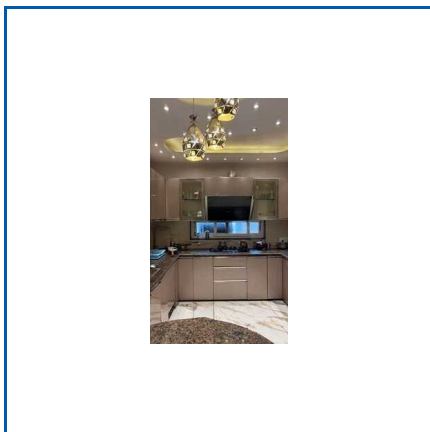

MODULAR KITCHEN

We Deliver What We Promise

Blue And White Acrylic Kitchen, Grey And White Acrylic Kitchen, Pre Laminated Acrylic Kitchen, Pre Laminated UV Kitchen, Rehau 2MM Acrylic Kitchen With G Profile Handle, Rehau 2MM Acrylic Kitchen With Hafele Appliances, Sand Cross Line Pre Laminated Acrylic Kitchen, etc.