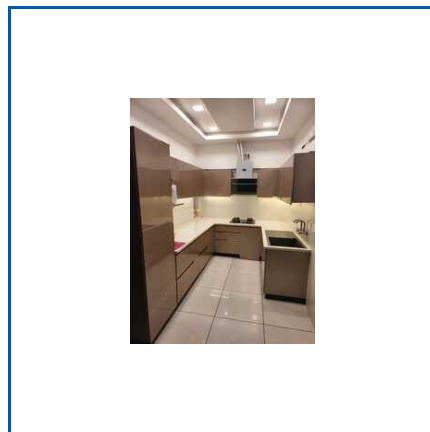

SAND CROSS LINE PRE LAMINATED ACRYLIC KITCHEN