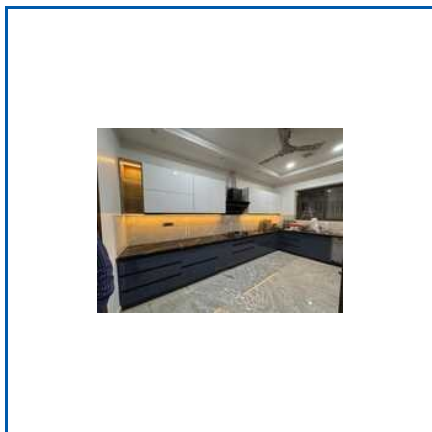

REHAU 2MM ACRYLIC KITCHEN WITH HAFELE APPLIANCES