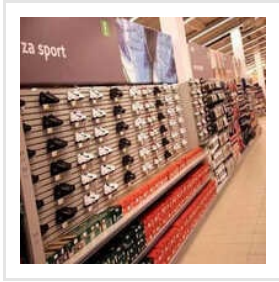

Shoes Display Racks