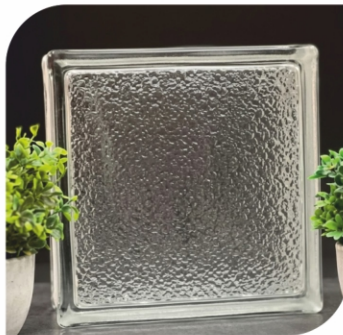

THE BRICK

WORLD

TIMELESS BRICKS
FOR MODERN SPACES

GLASS BRICK BLOCK

TBW-LATTICE BLOCK

190 x 190 x 80 mm - 2 KG

TBW-CRYSTAL MIST BLOCK

190 x 190 x 80 mm - 2 KG