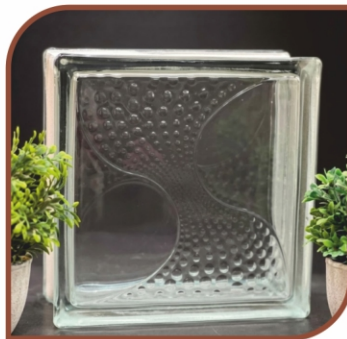

TBW-SIMPLE SEAVIEW BLOCK

190 x 190 x 80 mm - 2 KG