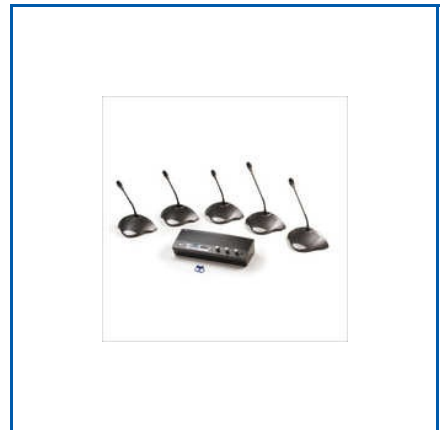

**BOSCH MICROPROCESSOR BASED
AUDIO CONFERENCE SYSTEM**