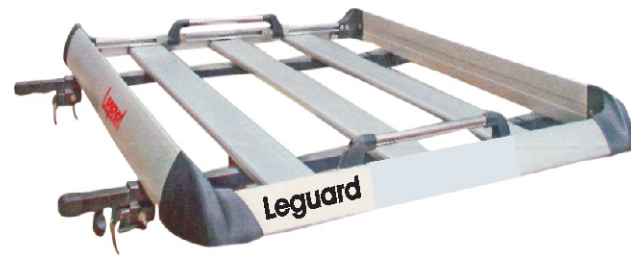

Eeco Rear Step with Rubber SS

Eeco Baby Seat 2x2 (Square Pipe)

Eco Baby Seat 3x3 Heavy (Round Pipe)

2x3 Light / Dark Grey (Round)

2x2 Light / Dark Grey (Round)

2x3 Square Pipe

2x3 With Patiya Square Pipe

Fancy Carrier 4 Pipe

Delight Turbo Carrier (SS)

Super Sport Fancy Carrier

4x4 Carrier

2x3 Polo Carrier

Slim Fancy Carrier

Super Sport Silver

Super Sport Black

Prado Guard with SS Grill