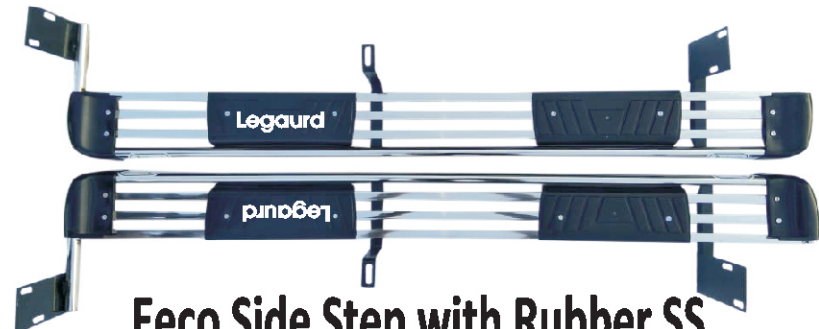

Legaurd

LeguardTM

Spider Guard

Eeco Black OE Side Step

Eeco Black OE Rear Step

Eeco Side Step SS

Eeco Side Step with Rubber SS

Eeco Rear Step SS

Eeco Rear Step with Rubber SS

Eeco Baby Seat 2x2 (Square Pipe)

Eco Baby Seat 3x3 Heavy (Round Pipe)

2x3 Light / Dark Grey (Round)

2x2 Light / Dark Grey (Round)

2x3 Square Pipe

2x3 With Patiya Square Pipe

Fancy Carrier 4 Pipe

Delight Turbo Carrier (SS)

Super Sport Fancy Carrier

4x4 Carrier

2x3 Polo Carrier

Slim Fancy Carrier

Super Sport Silver

Super Sport Black

Prado Guard with SS Grill