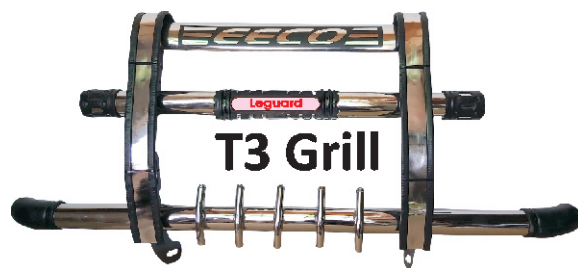

Back Pipe Simple

Back Pipe DLX

Back Pipe Reflector

Leguard

Bolero Back Pipe

3 Step

Leguard

**Bolero Back Pipe
3 Step DLX**

Spider Back Pipe

**Bolero Back Pipe
5 Piece**

Super DLX Back Pipe (3")

**Ranger
Guard**

Legard

Slim Guard (SS)

T3 Heavy

Leguard

T3 Gold

Raizer Guard (SS)

T3 Grill

Slic Guard (SS)