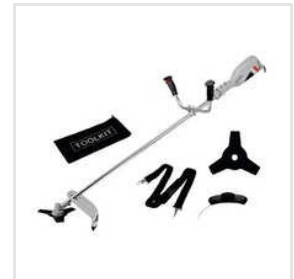

**KAE BE-1400 Electric
Brush Cutter**