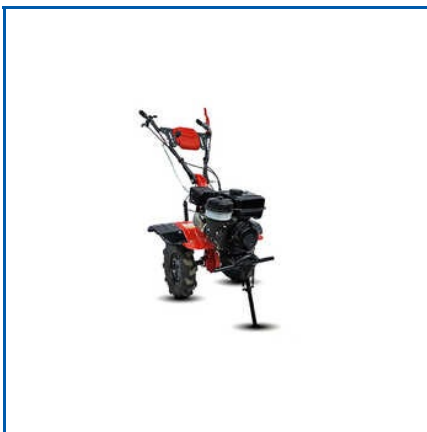

Power Weeder

Trader, Supplier, Service Provider

1 Ltr Premium Herbal Floor Cleaner, 1 Ltr Toilet Cleaner, 10 Inch Mayuri Premium Double Lock Clip Mop, 12V 12AH Battery Operated Sprayers, 12V 8AH Battery Operated Sprayers, 16 Inch Mayuri 2005 Eco Rubber Wiper, 16 Inch Mayuri 2006 Eco Rubber Wiper, 16 Ltr Manual Sprayer, 188F KAMA Power Weeder, 192F AGNI Power Weeder, 192F KAMA Power Weeder, 2.4 HP Leo Earth Auger, 2003 Glass Wiper, 200gm Shining Powder, 2013 Soft Brush, etc.

**APW606 7 HP PETROL RED REGULAR
POWER WEEDER**

**AN205P RED AND WHITE POWER
WEEDER**

8 HP BAHUBALI POWER WEEDER

About Us

Govekar Ventures Private Limited is a renowned name in the agricultural and landscaping equipment. The Company, being a stable Trader, Supplier and Service Provider, believes in offering high performance machinery to help farmers, contractors and land owners work with ease to gain higher productivity. Govekar Ventures Private Limited offers reliable equipment with a good knowledge of the changing farming techniques that include Power Weeders, Earth Augers, Mini weeders, Chain saw, power reapers and other machines that are indispensable in making the hard work a bit easier.