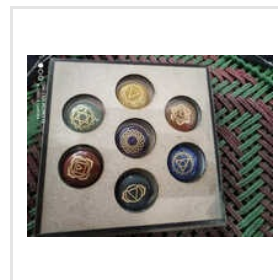

Seven Crystal Stones Chakra Healing Set