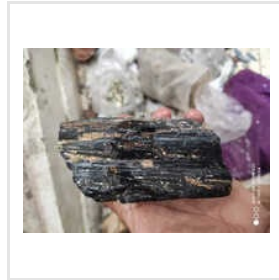

Black Tourmaline Rough Stone