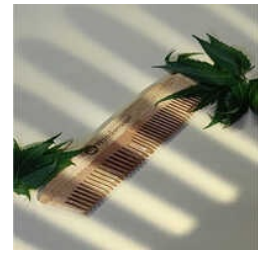

RUBY NEEM COMB