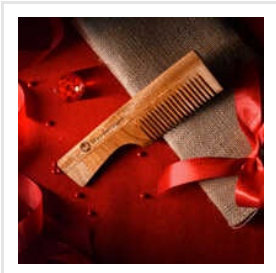

Our Products

Handle Neem Comb