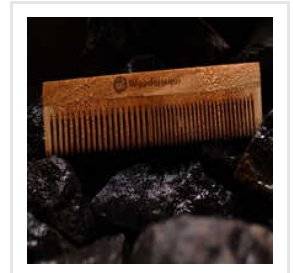

## About Us

Woodensqui is a blend of tradition, craftsmanship, and thoughtful grooming that offers wooden hair care products that reflect purity and performance. As a manufacturer and supplier, we aim to deliver high-quality combs crafted of natural wood that are of excellent quality and contribute to healthy hair practices, but at the same time care about nature. Each of the pieces is carefully designed so that they can be durable, comfortable, and used permanently, so that the daily grooming is a well-polished and relaxing experience. The wood employed in every single comb is carefully chosen, and it has been known to be scalp friendly, and inherently anti-bacterial. These combs are created to curb the problem of frizz and staticness and to ensure a smoother, healthier looking hair is achieved without causing any breakages or irritation to the hair.

The polished finish and easy grip make the effortless styling a feature of the daily care. The collection is suitable for all types of hair, such as thick and curly hair, as it is a sustainable and eco-friendly alternative to using plastic grooming tools. Everything we do is based on craftsmanship. Caution in details, rounded edges, and polished finishing are the reasons why all combs do not just work but also feel high quality in their hands. The range is reliable and hygienic and is used to groom, and also in professional salons. The sensitive scalps are taken good care of as they deserve with the help of natural materials that are in line with holistic acts of taking care of hair.

## Our Products

**Handle Neem Comb**

**Sesam Comb**

**Bina Single Lily Right  
One Neem Comb**

**Lily Neem Comb**

ADDRESS

**Babu Para, Station Road,  
Bongaon North 24 Parganas,  
West Bengal, India (743235).**