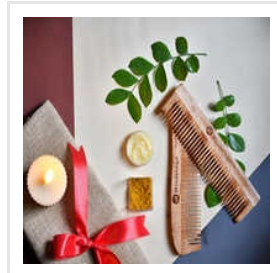

**Bina Single Lily Right
One Neem Comb**