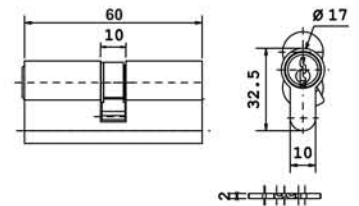

OSK - CYLINDER

Finishes : SN, AB, MBL
Avl. Sizes : 60mm & 70mm
Material : High Quality Zinc Alloy
Lock Type : CY

Regular Keys

BSK - CYLINDER

Finishes : SN, AB, MBL
Avl. Sizes : 60mm & 70mm
Material : High Quality Zinc Alloy
Lock Type : CY