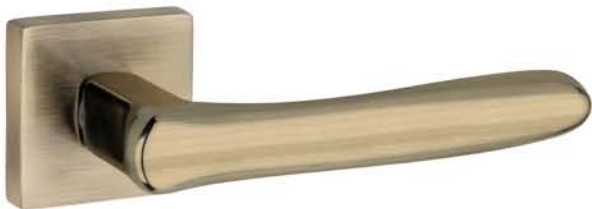

ZIRCON

Finishes : SN, AB, MB, SCP
Material : High Quality Zinc Alloy
Lock Type : CY

JADE

Finishes : SN, AB, MB, SCP
Material : High Quality Zinc Alloy
Lock Type : CY

RUBY

Finishes : SN, AB, MB, SCP
Material : High Quality Zinc Alloy
Lock Type : CY