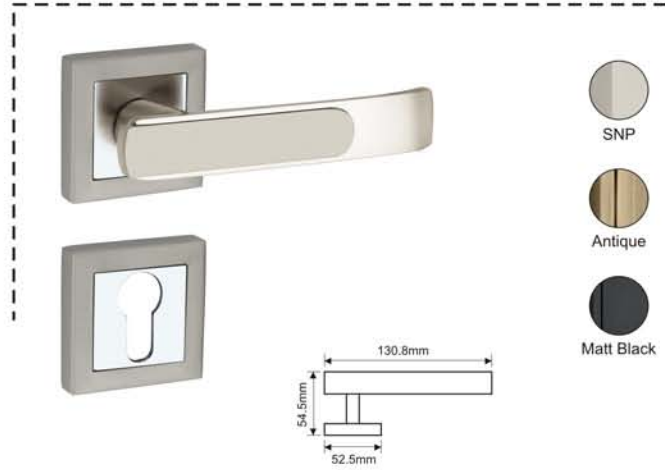

SWIFT

Finish : SN, AB, MB
Material : High Quality Zinc Alloy
Lock Type : CY / KY / BL

HIGH QUALITY
ZINC ALLOY

Obsessed by quality

GALAXY

Finish : SN, AB, MB
Material : High Quality Zinc Alloy
Lock Type : CY / KY / BL