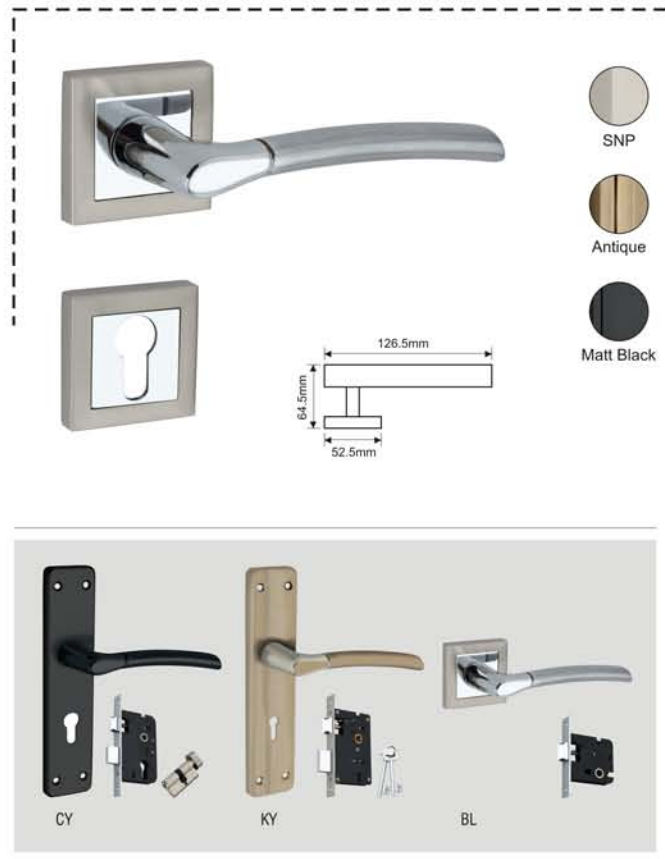

LIBRA

Finish : SN, AB, MB
Material : High Quality Aluminium Alloy
Lock Type : CY / KY / BL