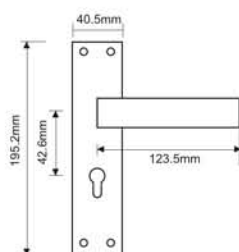

LOBO

Finish : SN, AB, MB
Material : High Quality Aluminium Alloy
Lock Type : CY / KY / BL

- SNP
- Antique
- Matt Black