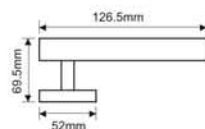

TOPAZ

Finishes : SN, AB, MB, SCP
Material : High Quality Zinc Alloy
Lock Type : CY