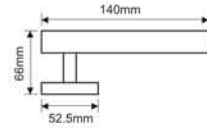

LANSER

Finish : SN, AB, MB
Material : High Quality Aluminium Alloy
Lock Type : CY / KY / BL

- SNP
- Antique
- Matt Black

VALENA

Finish : SN, AB, MB
Material : High Quality Aluminium Alloy
Lock Type : CY / KY / BL

- SNP
- Antique
- Matt Black