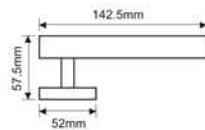

GARNET

Finishes : SN, AB, MB, SCP
Material : High Quality Zinc Alloy
Lock Type : CY