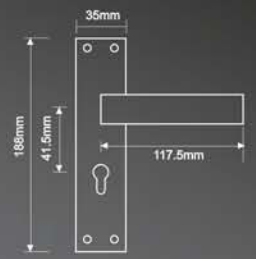

CAPRI

Finish : SCP, MB
Material : High Quality Aluminium Alloy
Lock Type : CY / KY / BL

MOST POPULAR
MORTICE HANDLE