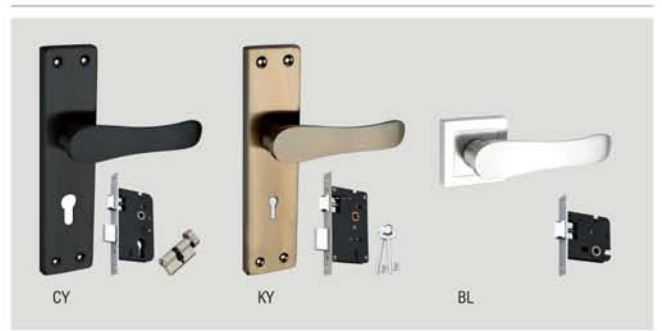

MORTISE HANDLE SET

MATIZ

Finish : SN, AB, MB
Material : High Quality Aluminium Alloy
Lock Type : CY / KY / BL