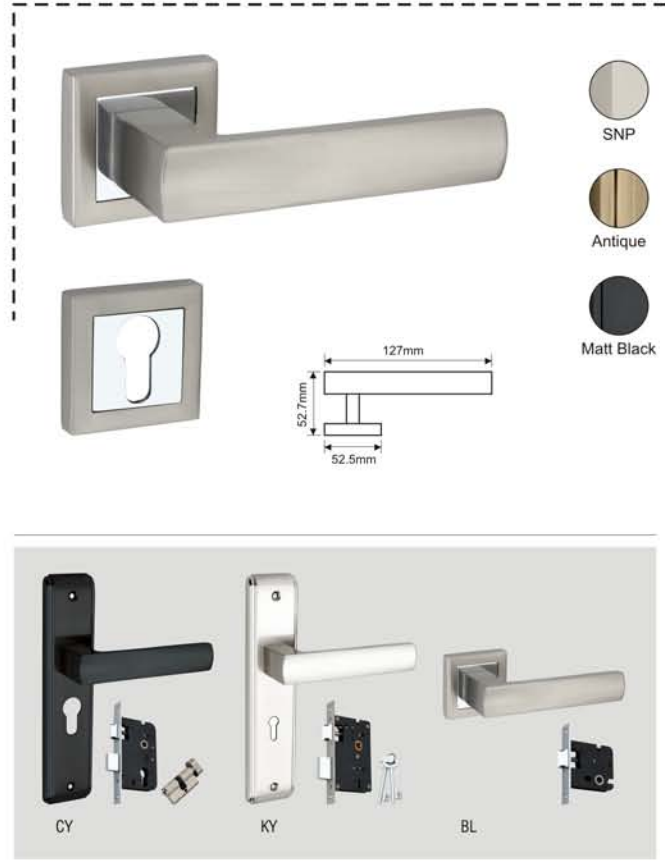

-  SNP
-  Antique
-  Matt Black

DUNE

Finish : SN, AB, MB
Material : High Quality Zinc Alloy
Lock Type : CY / KY / BL

-  SNP
-  Antique
-  Matt Black

ALPINE

Finish : SN, AB, MB
Material : High Quality Zinc Alloy
Lock Type : CY / KY / BL