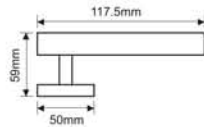

KAPRA

Finishes : SN, AB, MB, SCP
Material : High Quality Aluminium Alloy
Lock Type : CY