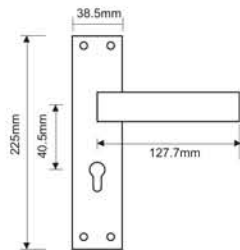

PHANTOM

Finish : SN, AB, MB
Material : High Quality Aluminium Alloy
Lock Type : CY / KY / BL