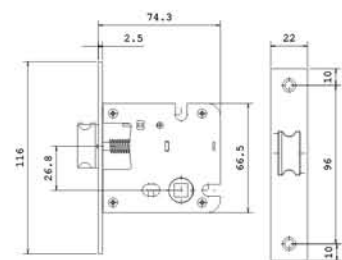

Finishes : SN, AB, MB, CP

Finishes : SN, AB, MB, CP

Type : Double Turn
Finishes : SN, AB, MB, CP

Finishes : SN, AB, MB, CP