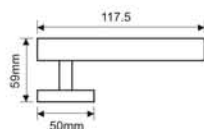

OSK - CYLINDER

Finishes : SN, AB, MBL
Avl. Sizes : 60mm & 70mm
Material : High Quality Zinc Alloy
Lock Type : CY

Regular Keys

BSK - CYLINDER

Finishes : SN, AB, MBL
Avl. Sizes : 60mm & 70mm
Material : High Quality Zinc Alloy
Lock Type : CY