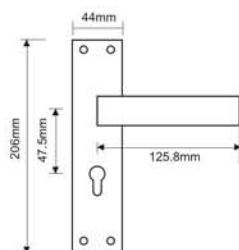

DUNE

Finish : SN, AB, MB
Material : High Quality Zinc Alloy
Lock Type : CY / KY / BL

- SNP
- Antique
- Matt Black