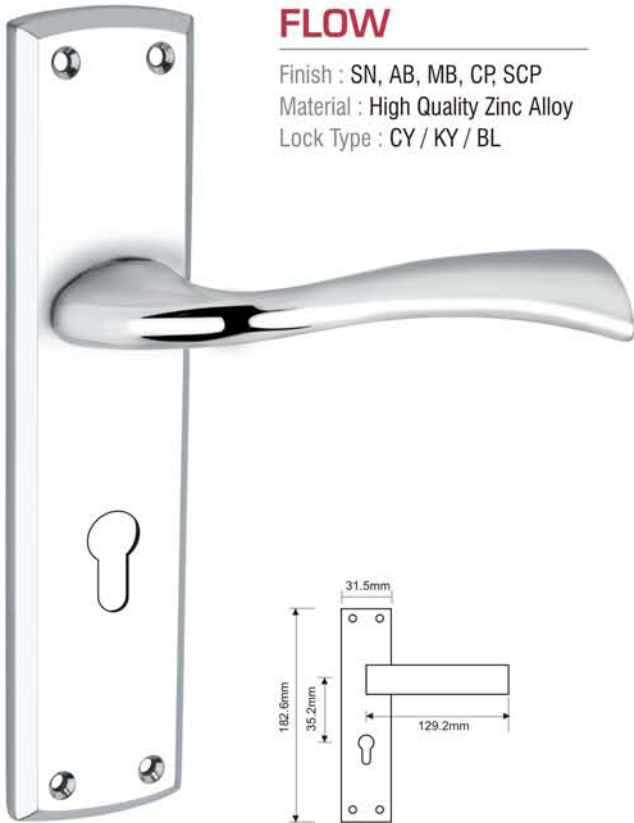

FLOW

Finish : SN, AB, MB, CP, SCP
Material : High Quality Zinc Alloy
Lock Type : CY / KY / BL