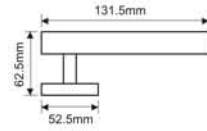

STRATA

Finish : SN, AB, MB
Material : High Quality Aluminium Alloy
Lock Type : CY / KY / BL