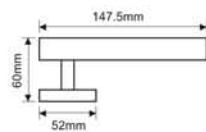

OPAL

Finishes : SN, AB, MB, SCP
Material : High Quality Zinc Alloy
Lock Type : CY