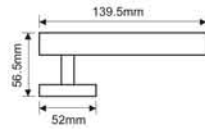

GARNET

Finishes : SN, AB, MB, SCP
Material : High Quality Zinc Alloy
Lock Type : CY

TOPAZ

Finishes : SN, AB, MB, SCP
Material : High Quality Zinc Alloy
Lock Type : CY

PEARL

Finishes : SN, AB, MB, SCP
Material : High Quality Zinc Alloy
Lock Type : CY