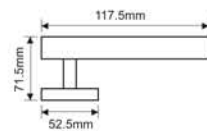

JET

Finish : SN, AB, MB
Material : High Quality Aluminium Alloy
Lock Type : CY / KY / BL