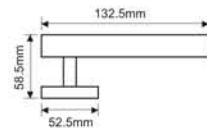

LANSER

Finish : SN, AB, MB
Material : High Quality Aluminium Alloy
Lock Type : CY / KY / BL

- SNP
- Antique
- Matt Black

VALENA

Finish : SN, AB, MB
Material : High Quality Aluminium Alloy
Lock Type : CY / KY / BL

- SNP
- Antique
- Matt Black