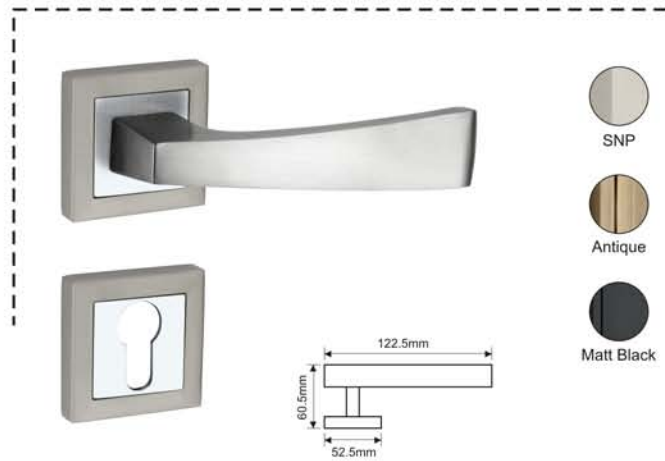

Finish : SN, AB, MB, CP, SCP
Material : High Quality Zinc Alloy
Lock Type : CY / KY / BL

FLOW

Finish : SN, AB, MB, CP, SCP
Material : High Quality Zinc Alloy
Lock Type : CY / KY / BL

RITZ

Finish : SN, AB, MB
Material : High Quality Zinc Alloy
Lock Type : CY / KY / BL