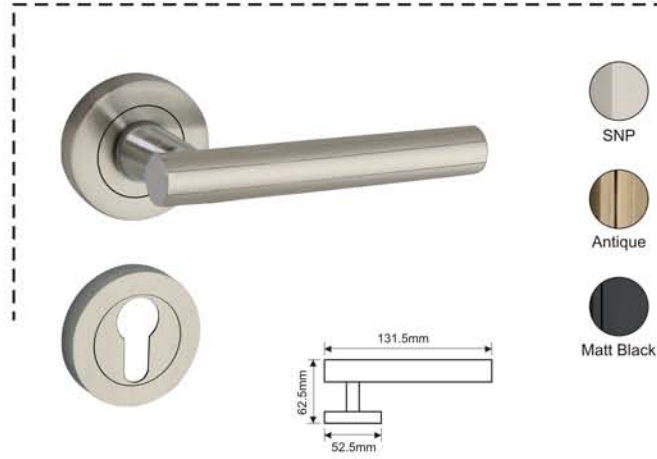

STRATA

Finish : SN, AB, MB
Material : High Quality Aluminium Alloy
Lock Type : CY / KY / BL

JET

Finish : SN, AB, MB
Material : High Quality Aluminium Alloy
Lock Type : CY / KY / BL

HIGH QUALITY ALUMINIUM
LEVER ON ROSE