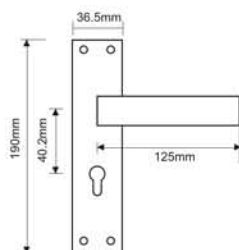

SWIFT

Finish : SN, AB, MB
Material : High Quality Zinc Alloy
Lock Type : CY / KY / BL