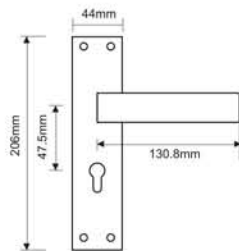

GALAXY

Finish : SN, AB, MB
Material : High Quality Zinc Alloy
Lock Type : CY / KY / BL

- SNP
- Antique
- Matt Black