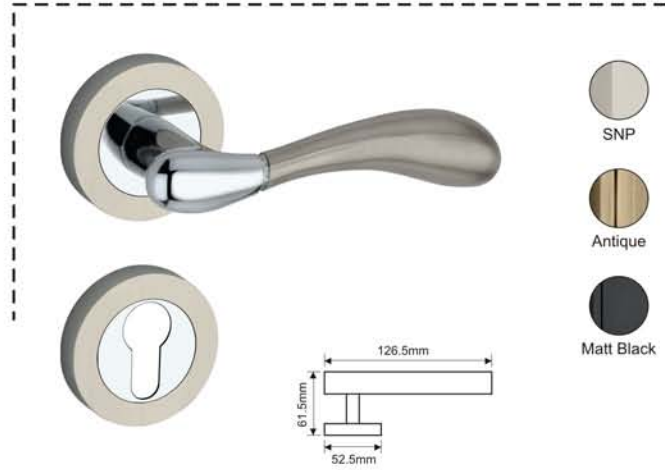

VALENA

Finish : SN, AB, MB
Material : High Quality Aluminium Alloy
Lock Type : CY / KY / BL

-  SNP
-  Antique
-  Matt Black

HORNET

Finish : SN, AB, MB
Material : High Quality Aluminium Alloy
Lock Type : CY / KY / BL