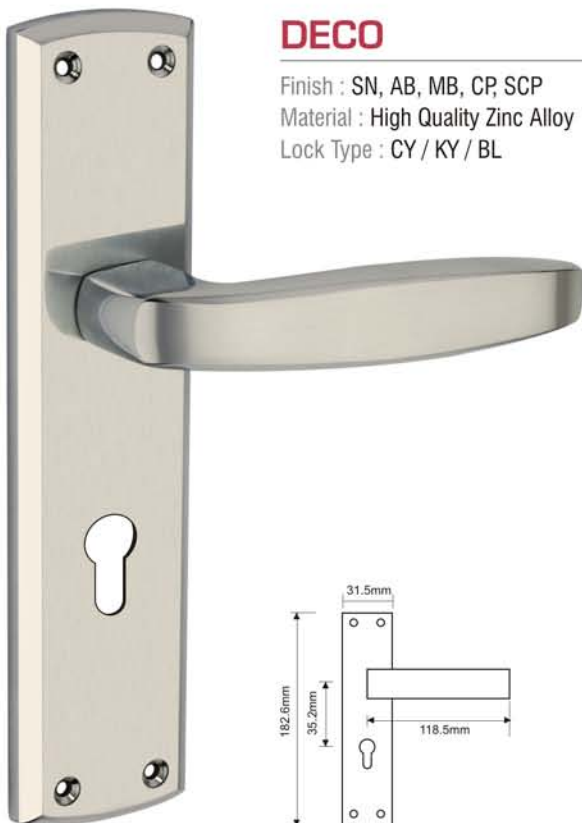

DECO

Finish : SN, AB, MB, CP, SCP
Material : High Quality Zinc Alloy
Lock Type : CY / KY / BL