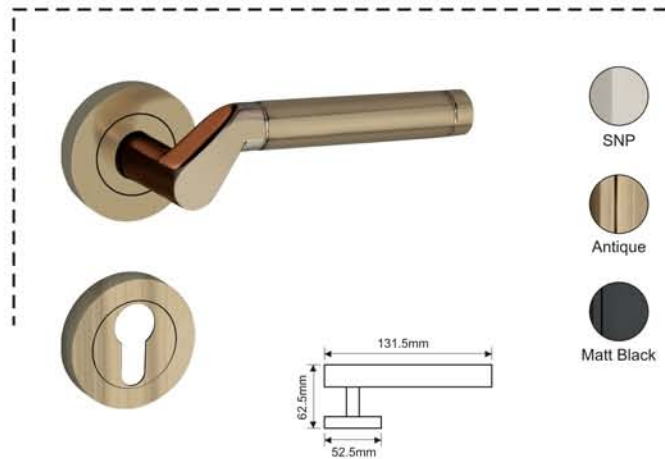

STRATA

Finish : SN, AB, MB
Material : High Quality Aluminium Alloy
Lock Type : CY / KY / BL

JET

Finish : SN, AB, MB
Material : High Quality Aluminium Alloy
Lock Type : CY / KY / BL

HIGH QUALITY ALUMINIUM
LEVER ON ROSE