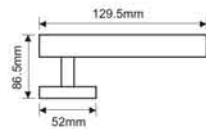

RUBY

Finishes : SN, AB, MB, SCP
Material : High Quality Zinc Alloy
Lock Type : CY

ONYX

Finishes : SN, AB, MB, SCP
Material : High Quality Zinc Alloy
Lock Type : CY