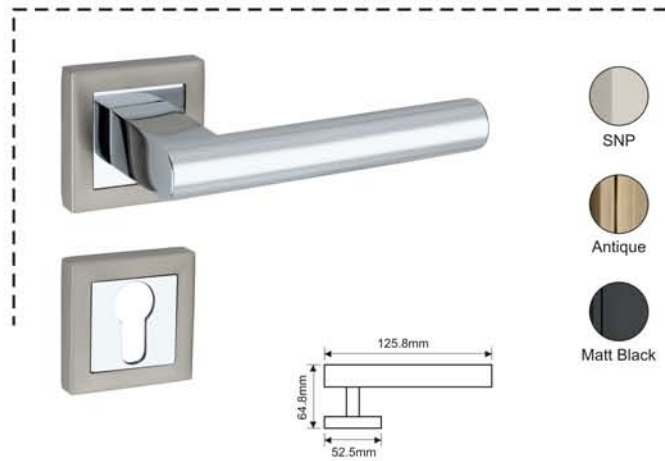

DUNE

Finish : SN, AB, MB
Material : High Quality Zinc Alloy
Lock Type : CY / KY / BL

- SNP
- Antique
- Matt Black