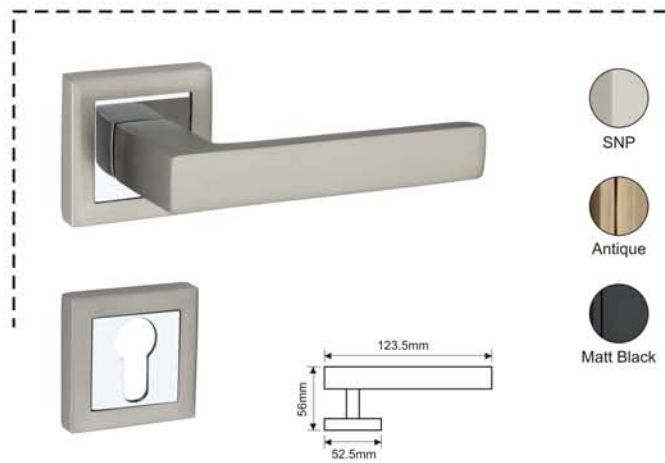

LOBO

Finish : SN, AB, MB
Material : High Quality Aluminium Alloy
Lock Type : CY / KY / BL

- SNP
- Antique
- Matt Black