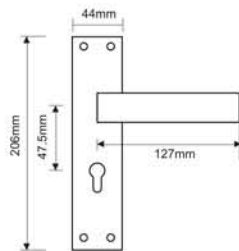

ALPINE

Finish : SN, AB, MB
Material : High Quality Zinc Alloy
Lock Type : CY / KY / BL