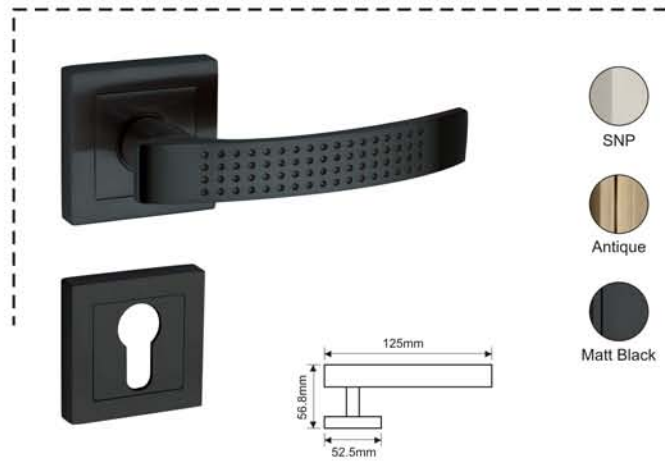

MONZA

Finish : SN, AB, MB
Material : High Quality Zinc Alloy
Lock Type : CY / KY / BL

- SNP
- Antique
- Matt Black