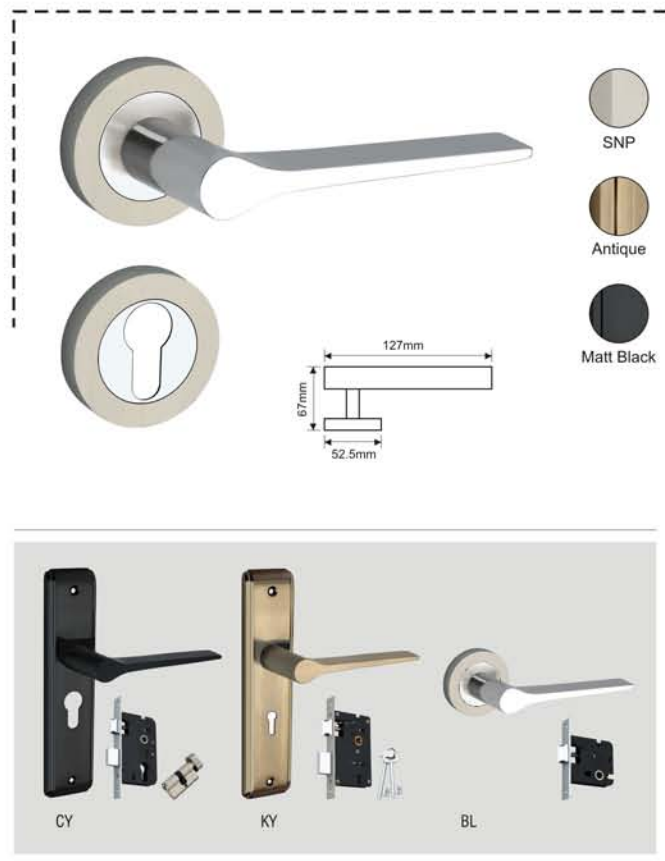

-  SNP
-  Antique
-  Matt Black

DUNE

Finish : SN, AB, MB
Material : High Quality Zinc Alloy
Lock Type : CY / KY / BL

-  SNP
-  Antique
-  Matt Black

ALPINE

Finish : SN, AB, MB
Material : High Quality Zinc Alloy
Lock Type : CY / KY / BL

SCORPIO

Finish : SN, AB, MB
Material : High Quality Zinc Alloy
Lock Type : CY / KY / BL

LEO

Finish : SN, AB, MB, SN/NP
Material : High Quality Zinc Alloy
Lock Type : CY / KY / BL

NINA

Finish : SN, AB, MB
Material : High Quality Zinc Alloy
Lock Type : CY / KY / BL