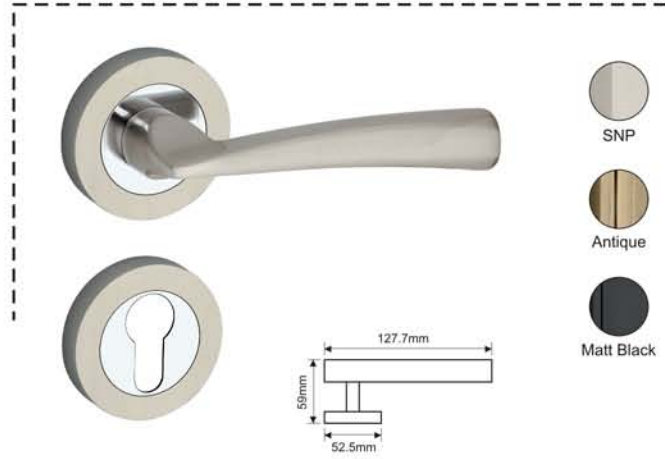

PHANTOM

Finish : SN, AB, MB
Material : High Quality Aluminium Alloy
Lock Type : CY / KY / BL