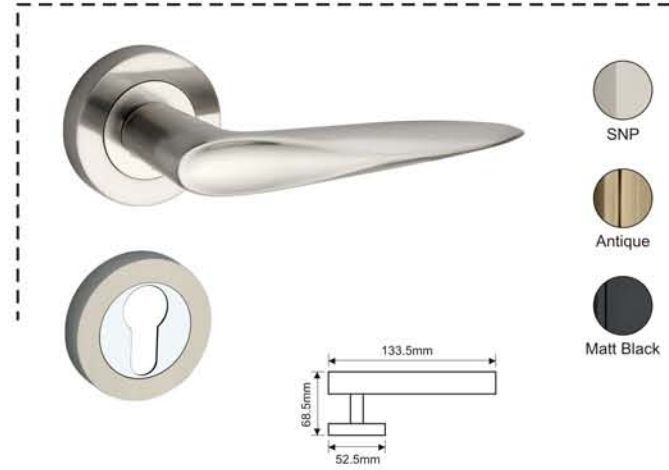

IVORY

Finish : SN, AB, MB
Material : High Quality Zinc Alloy
Lock Type : CY / KY / BL