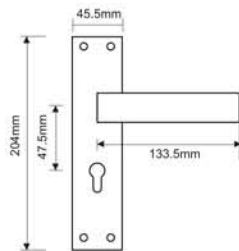

LANSER

Finish : SN, AB, MB
Material : High Quality Aluminium Alloy
Lock Type : CY / KY / BL

- SNP
- Antique
- Matt Black