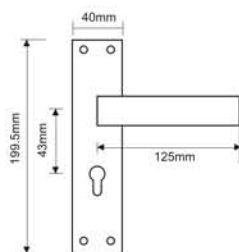

MONZA

Finish : SN, AB, MB
Material : High Quality Zinc Alloy
Lock Type : CY / KY / BL

- SNP
- Antique
- Matt Black