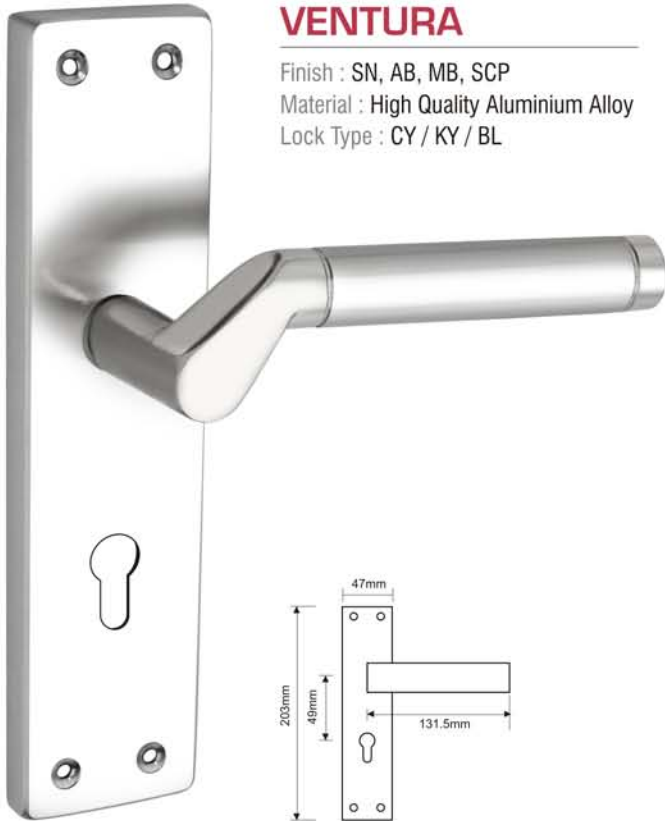

VENTURA

Finish : SN, AB, MB, SCP
Material : High Quality Aluminium Alloy
Lock Type : CY / KY / BL