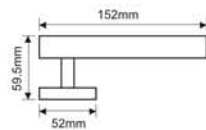

ZIRCON

Finishes : SN, AB, MB, SCP
Material : High Quality Zinc Alloy
Lock Type : CY

JADE

Finishes : SN, AB, MB, SCP
Material : High Quality Zinc Alloy
Lock Type : CY