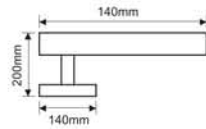

GEMINI

Finishes : SN, AB, MB
Material : High Quality Aluminium Alloy
Lock Type : CY

TAURUS

Finishes : SN, AB, MB
Material : High Quality Aluminium Alloy
Lock Type : CY

AQUARIUS

Finishes : SN, AB, MB
Material : High Quality Aluminium Alloy
Lock Type : CY