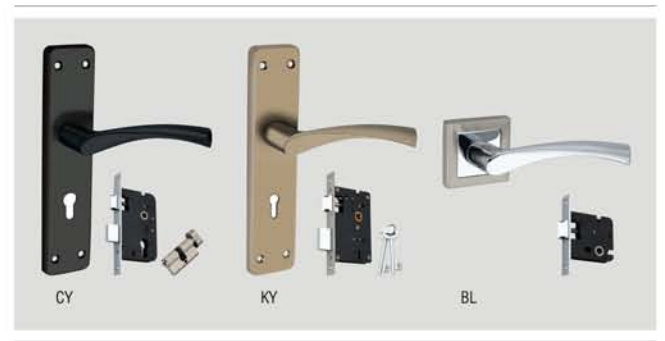

MORTISE HANDLE SET

MATIZ

Finish : SN, AB, MB
Material : High Quality Aluminium Alloy
Lock Type : CY / KY / BL

ZETA

Finish : SN, AB, MB
 Material : High Quality Aluminium Alloy
 Lock Type : CY / KY / BL

-  SNP
-  Antique
-  Matt Black