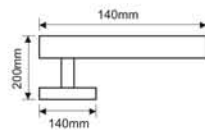

KNURLED

Finishes : SN, AB, MB
Material : High Quality Aluminium Alloy
Lock Type : CY