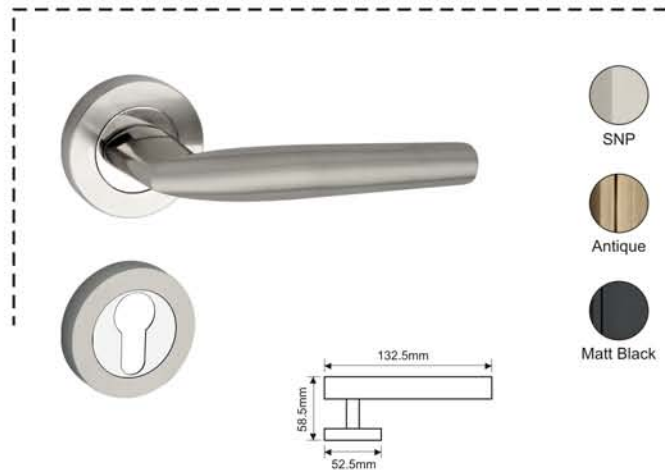

VALENA

Finish : SN, AB, MB
Material : High Quality Aluminium Alloy
Lock Type : CY / KY / BL

- SNP
- Antique
- Matt Black