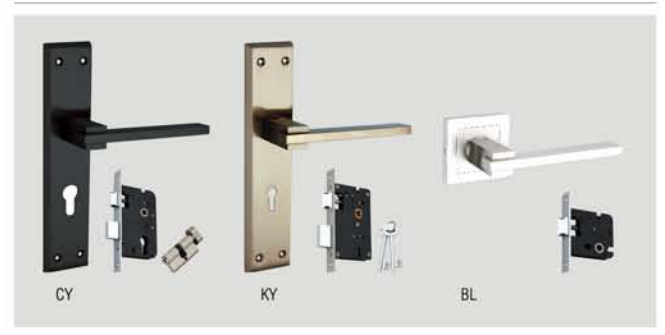

MANHATTAN

Finish : SN, AB, MB
Material : High Quality Zinc Alloy
Lock Type : CY / KY / BL

- SNP
- Antique
- Matt Black

MONZA

Finish : SN, AB, MB
Material : High Quality Zinc Alloy
Lock Type : CY / KY / BL

- SNP
- Antique
- Matt Black