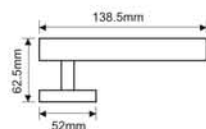

RUBY

Finishes : SN, AB, MB, SCP
Material : High Quality Zinc Alloy
Lock Type : CY

ONYX

Finishes : SN, AB, MB, SCP
Material : High Quality Zinc Alloy
Lock Type : CY

OPAL

Finishes : SN, AB, MB, SCP
Material : High Quality Zinc Alloy
Lock Type : CY