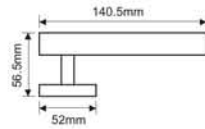

DIAMOND

Finishes : SN, AB, MB, SCP
Material : High Quality Aluminium Alloy
Lock Type : CY

KNURLED

Finishes : SN, AB, MB
Material : High Quality Aluminium Alloy
Lock Type : CY