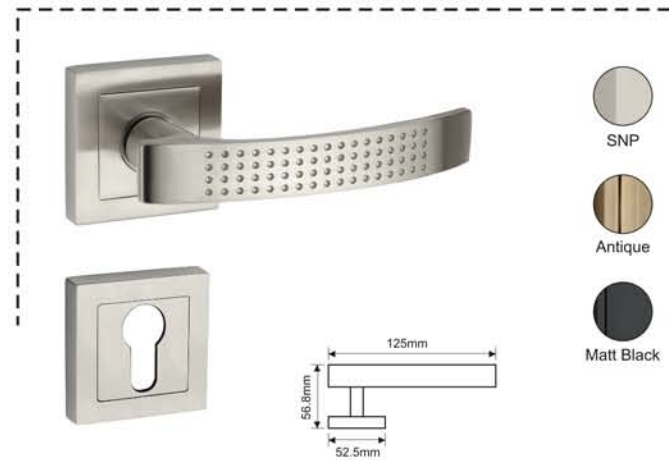

SWIFT

Finish : SN, AB, MB
Material : High Quality Zinc Alloy
Lock Type : CY / KY / BL