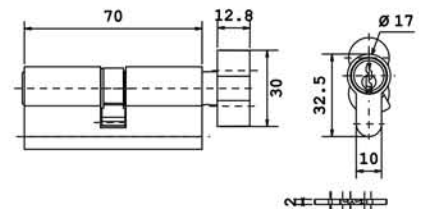

OSK - CYLINDER

Finishes : SN, AB, MBL
Avl. Sizes : 60mm & 70mm
Material : Solid Brass
Lock Type : CY

Dimple Keys