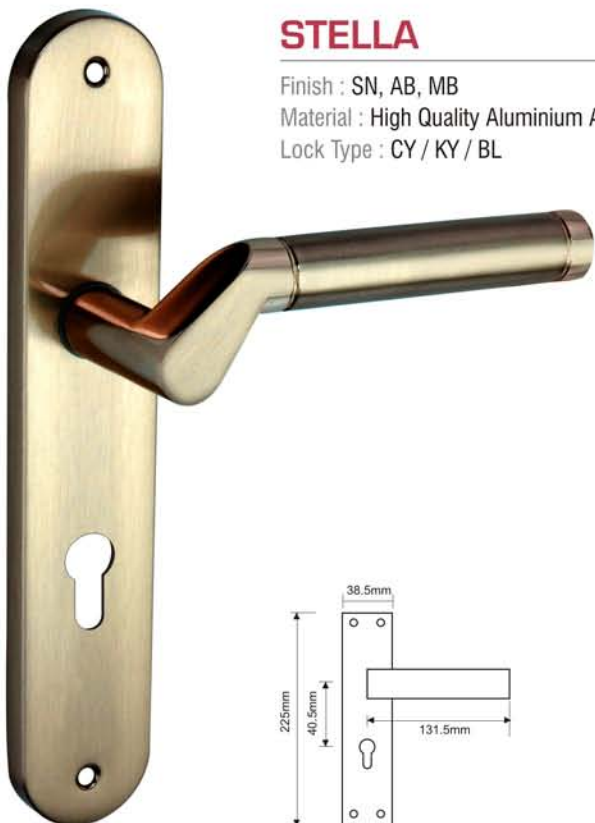

LIBRA

Finish : SN, AB, MB
Material : High Quality Aluminium Alloy
Lock Type : CY / KY / BL

PHANTOM

Finish : SN, AB, MB
Material : High Quality Aluminium Alloy
Lock Type : CY / KY / BL

STELLA

Finish : SN, AB, MB
Material : High Quality Aluminium Alloy
Lock Type : CY / KY / BL

STRATA

Finish : SN, AB, MB
Material : High Quality Aluminium Alloy
Lock Type : CY / KY / BL

JET

Finish : SN, AB, MB
Material : High Quality Aluminium Alloy
Lock Type : CY / KY / BL

HIGH QUALITY ALUMINIUM
LEVER ON ROSE