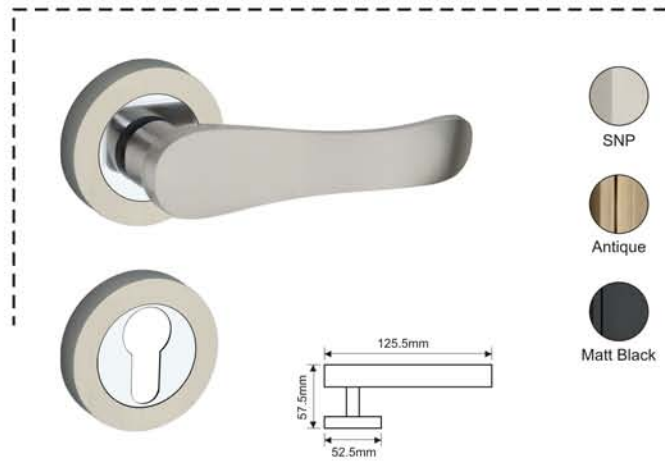

ALPHA

Finish : SN, AB, MB
Material : High Quality Aluminium Alloy
Lock Type : CY / KY / BL