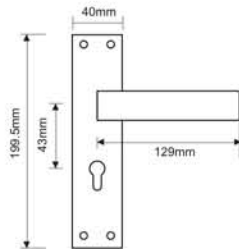

MANHATTAN

Finish : SN, AB, MB
Material : High Quality Zinc Alloy
Lock Type : CY / KY / BL

- SNP
- Antique
- Matt Black