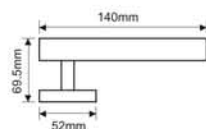

TRURO

Finishes : SN, AB, MB, SCP
Material : High Quality Zinc Alloy
Lock Type : CY