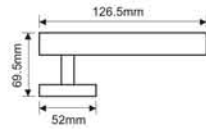

EMERALD

Finishes : SN, AB, MB, SCP
Material : High Quality Zinc Alloy
Lock Type : CY