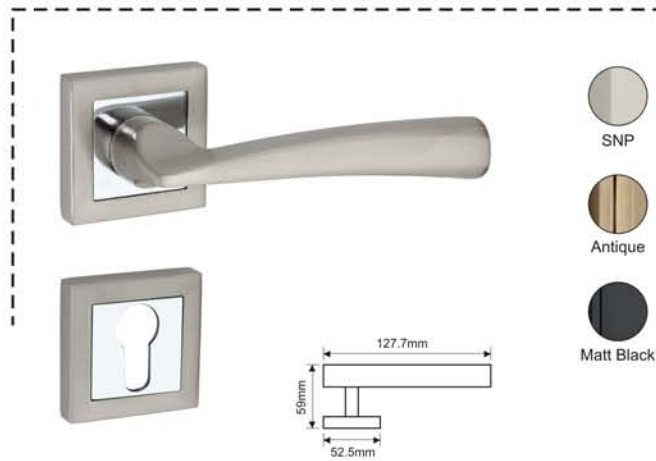

ALPHA

Finish : SN, AB, MB
Material : High Quality Aluminium Alloy
Lock Type : CY / KY / BL

VENTURA

Finish : SN, AB, MB, SCP
Material : High Quality Aluminium Alloy
Lock Type : CY / KY / BL

FRONX

Finish : SN, AB, MB
Material : High Quality Aluminium Alloy
Lock Type : CY / KY / BL