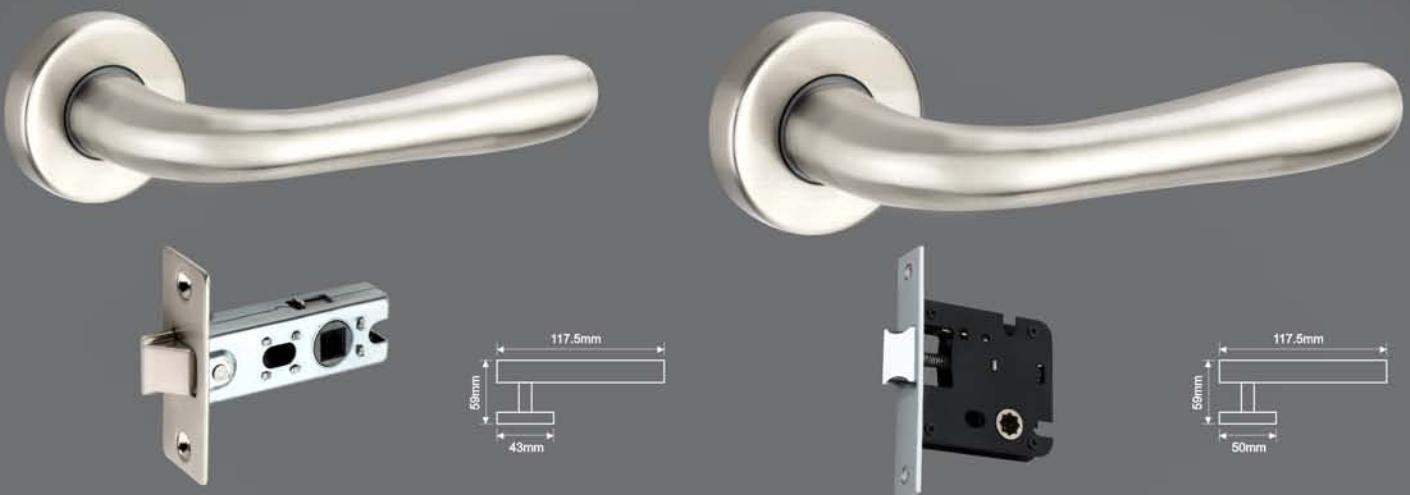

LEVER ON ROSE