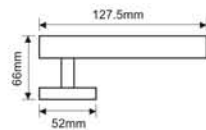

SAPHIRE

Finishes : SN, AB, MB, SCP
Material : High Quality Zinc Alloy
Lock Type : CY

EMERALD

Finishes : SN, AB, MB, SCP
Material : High Quality Zinc Alloy
Lock Type : CY

TRURO

Finishes : SN, AB, MB, SCP
Material : High Quality Zinc Alloy
Lock Type : CY