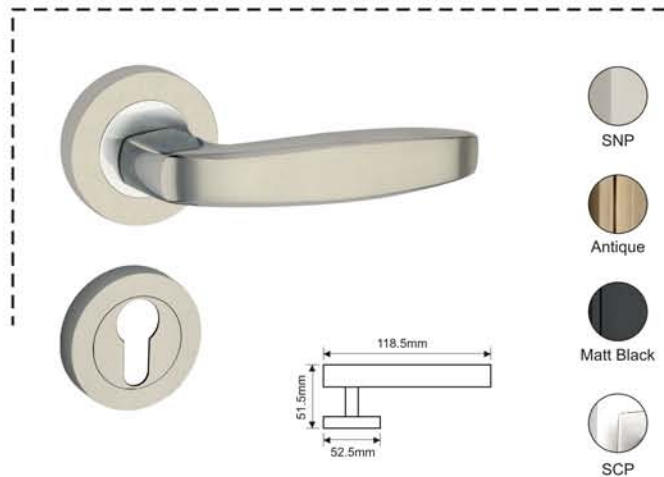

DECO

Finish : SN, AB, MB, CP, SCP
Material : High Quality Zinc Alloy
Lock Type : CY / KY / BL