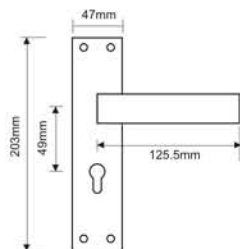

MORTISE HANDLE SET

MATIZ

Finish : SN, AB, MB
Material : High Quality Aluminium Alloy
Lock Type : CY / KY / BL