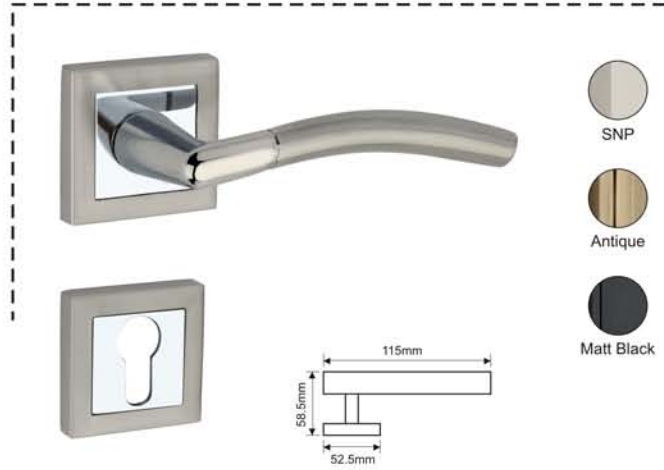

MATT BLACK

**POLISHED
CHROME**

**SATIN CHROME
POLISHED**

HIGH QUALITY
ZINC ALLOY

Obsessed by quality

RIPON

Finish : SN, AB, MB
Material : High Quality Zinc Alloy
Lock Type : CY / KY / BL

DECO