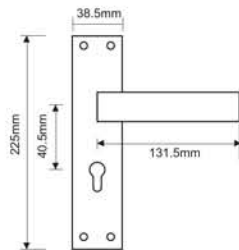

STRATA

Finish : SN, AB, MB
Material : High Quality Aluminium Alloy
Lock Type : CY / KY / BL