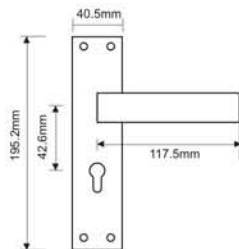

ZETA

Finish : SN, AB, MB
Material : High Quality Aluminium Alloy
Lock Type : CY / KY / BL

- SNP
- Antique
- Matt Black