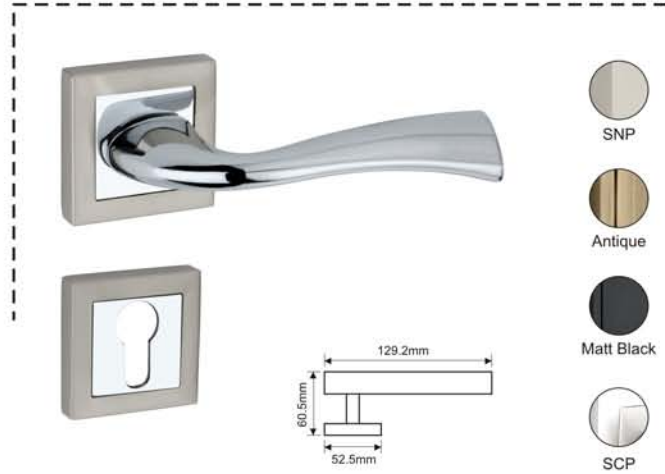

FLOW

Finish : SN, AB, MB, CP, SCP
Material : High Quality Zinc Alloy
Lock Type : CY / KY / BL