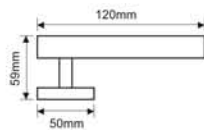

ATLANTIC

Finishes : SN, AB, MB, SCP
Material : High Quality Aluminium Alloy
Lock Type : CY