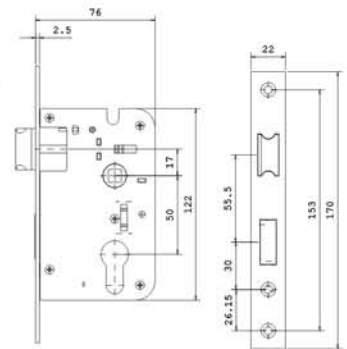

CY LOCK (8")

Finishes : SN, AB, MB, CP