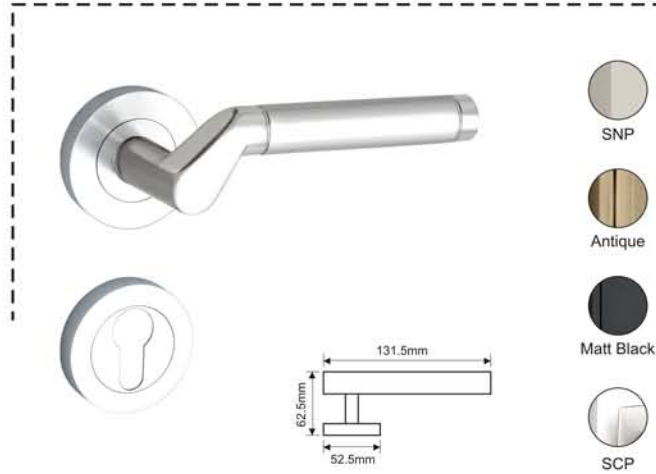

VENTURA

Finish : SN, AB, MB, SCP
Material : High Quality Aluminium Alloy
Lock Type : CY / KY / BL