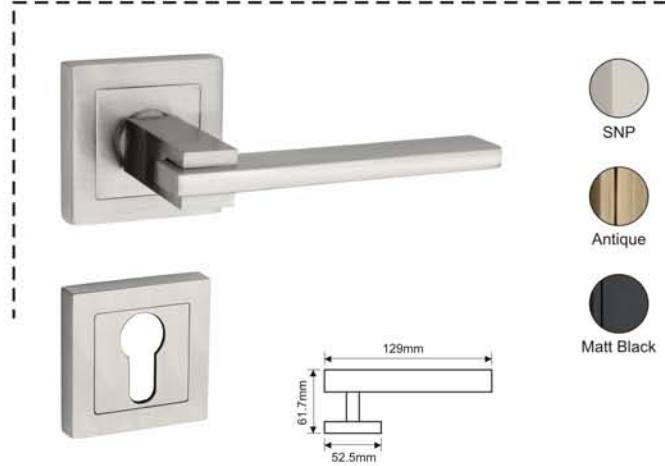

VERSAVIA

Finish : SN, AB, MB, CP, SCP
Material : High Quality Zinc Alloy
Lock Type : CY / KY / BL

CAPRI

Finish : SN, AB, MB, CP, SCP
Material : High Quality Zinc Alloy
Lock Type : CY / KY / BL

MANHATTAN

Finish : SN, AB, MB
Material : High Quality Zinc Alloy
Lock Type : CY / KY / BL