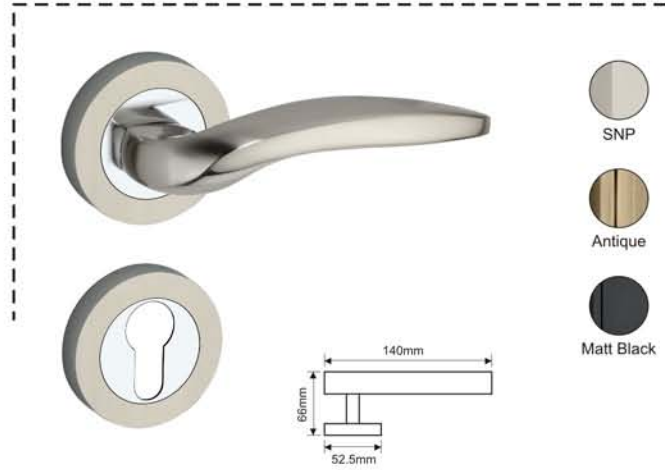

MOST POPULAR
MORTICE HANDLE

LEVER ON ROSE

HIGH QUALITY
ALUMINIUM ALLOY

Open your door with VESTAL

LANSER

Finish : SN, AB, MB
Material : High Quality Aluminium Alloy
Lock Type : CY / KY / BL

-  SNP
-  Antique
-  Matt Black