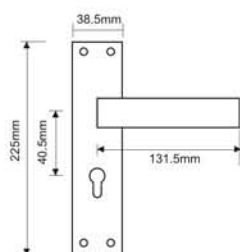

STELLA

Finish : SN, AB, MB
Material : High Quality Aluminium Alloy
Lock Type : CY / KY / BL