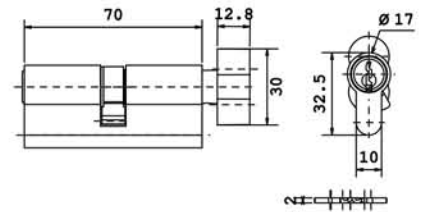

OSK - CYLINDER

Finishes : SN, AB, MBL
Avl. Sizes : 60mm & 70mm
Material : High Quality Zinc Alloy
Lock Type : CY

Regular Keys

BSK - CYLINDER

Finishes : SN, AB, MBL
Avl. Sizes : 60mm & 70mm
Material : High Quality Zinc Alloy
Lock Type : CY