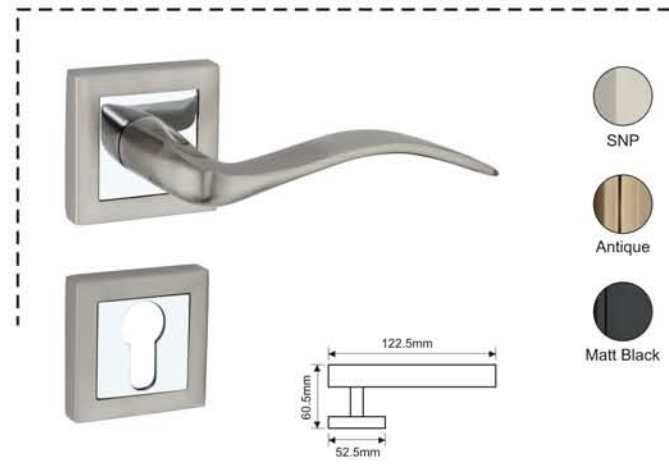

ANGEL

Finish : SN, AB, MB
Material : High Quality Zinc Alloy
Lock Type : CY / KY / BL