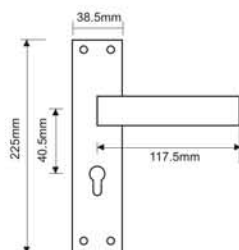

JET

Finish : SN, AB, MB
Material : High Quality Aluminium Alloy
Lock Type : CY / KY / BL