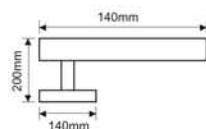

TAURUS

Finishes : SN, AB, MB
Material : High Quality Aluminium Alloy
Lock Type : CY