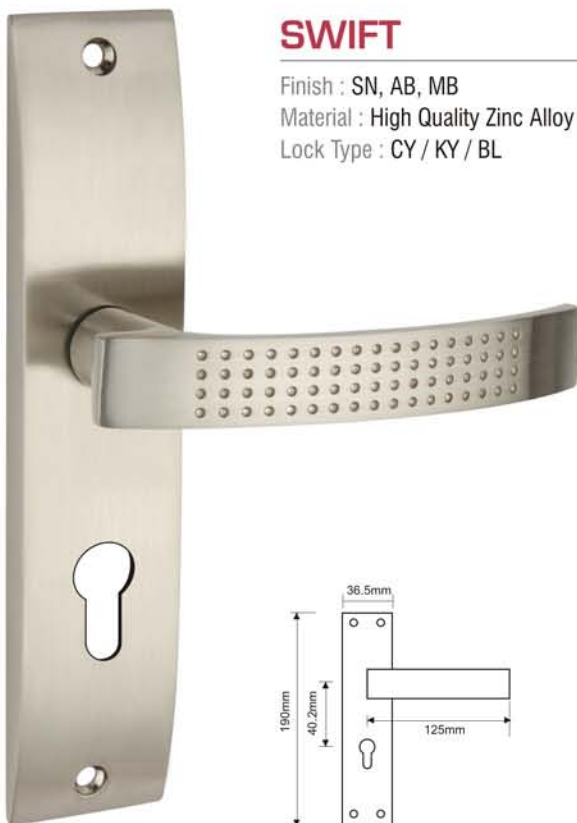

MATT BLACK

**POLISHED
CHROME**

**SATIN CHROME
POLISHED**

HIGH QUALITY
ZINC ALLOY

Obsessed by quality

RIPON

Finish : SN, AB, MB
Material : High Quality Zinc Alloy
Lock Type : CY / KY / BL

DECO

IVORY

Finish : SN, AB, MB
Material : High Quality Zinc Alloy
Lock Type : CY / KY / BL

ANGEL

Finish : SN, AB, MB
Material : High Quality Zinc Alloy
Lock Type : CY / KY / BL

SOLAR

Finish : SN, AB, MB
Material : High Quality Zinc Alloy
Lock Type : CY / KY / BL

SWIFT

Finish : SN, AB, MB
Material : High Quality Zinc Alloy
Lock Type : CY / KY / BL

HIGH QUALITY
ZINC ALLOY

Obsessed by quality

GALAXY

Finish : SN, AB, MB
Material : High Quality Zinc Alloy
Lock Type : CY / KY / BL