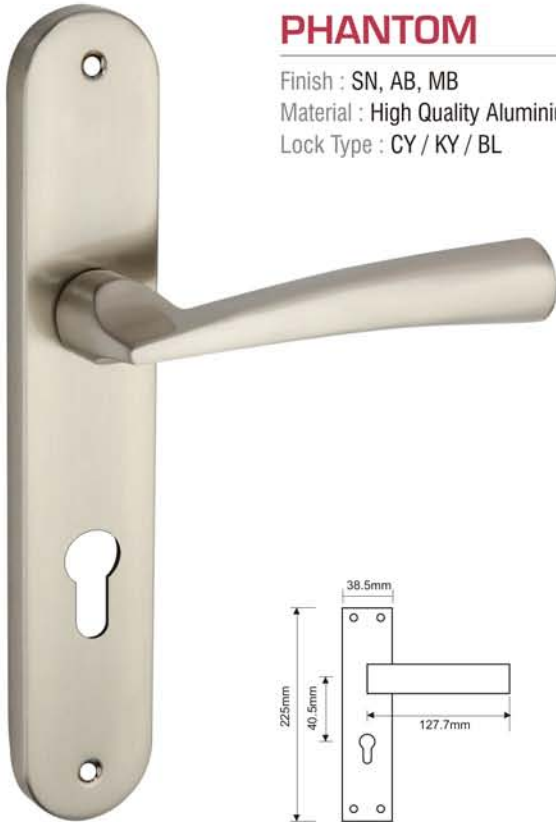

PHANTOM

Finish : SN, AB, MB
Material : High Quality Aluminium Alloy
Lock Type : CY / KY / BL