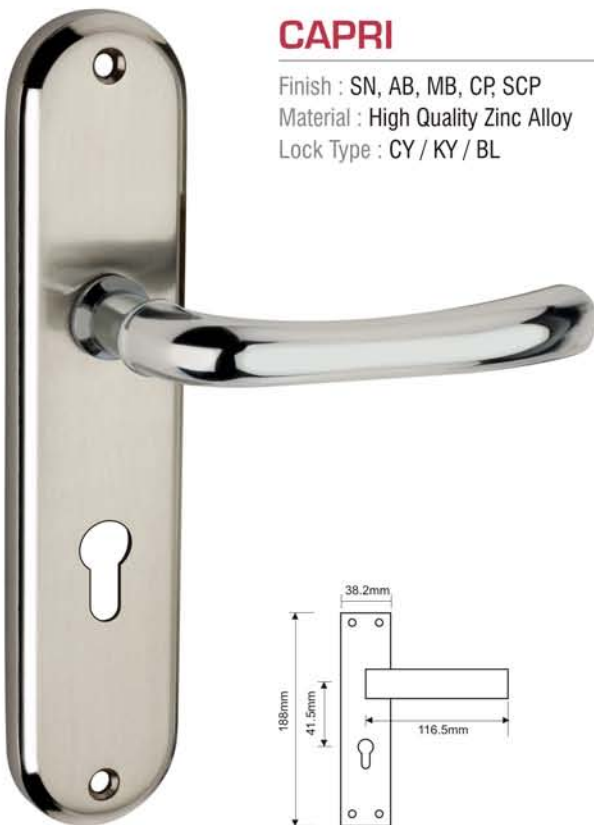

CAPRI

Finish : SN, AB, MB, CP, SCP
Material : High Quality Zinc Alloy
Lock Type : CY / KY / BL