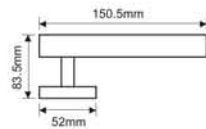

JADE

Finishes : SN, AB, MB, SCP
Material : High Quality Zinc Alloy
Lock Type : CY