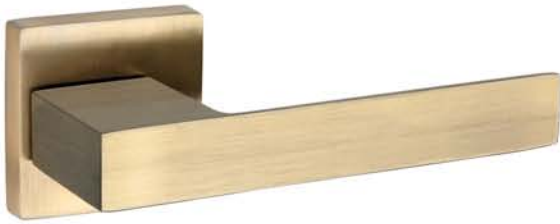

-  SNP
-  Antique
-  Matt Black

MONZA

Finish : SN, AB, MB
Material : High Quality Zinc Alloy
Lock Type : CY / KY / BL

-  SNP
-  Antique
-  Matt Black

HIGH QUALITY ZINC ALLOY
PREMIUM LEVER ON ROSE

Focus On Excellence