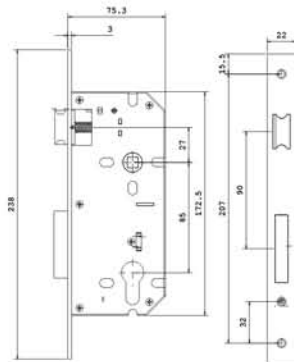

CY LOCK (10")

Finishes : SN, AB, MB, CP