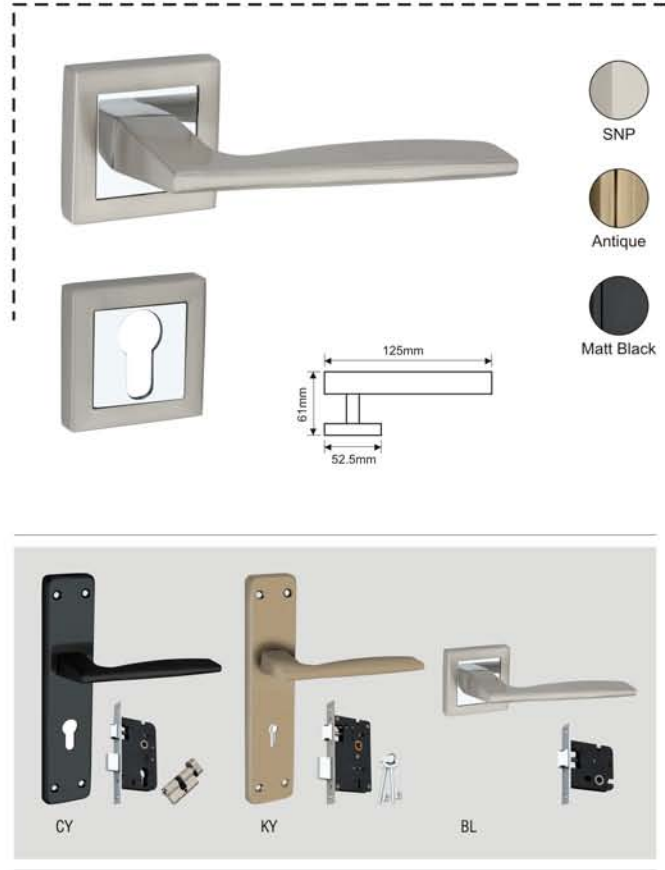

LOBO

Finish : SN, AB, MB
 Material : High Quality Aluminium Alloy
 Lock Type : CY / KY / BL

-  SNP
-  Antique
-  Matt Black

VIRGO

Finish : SN, AB, MB
Material : High Quality Aluminium Alloy
Lock Type : CY / KY / BL