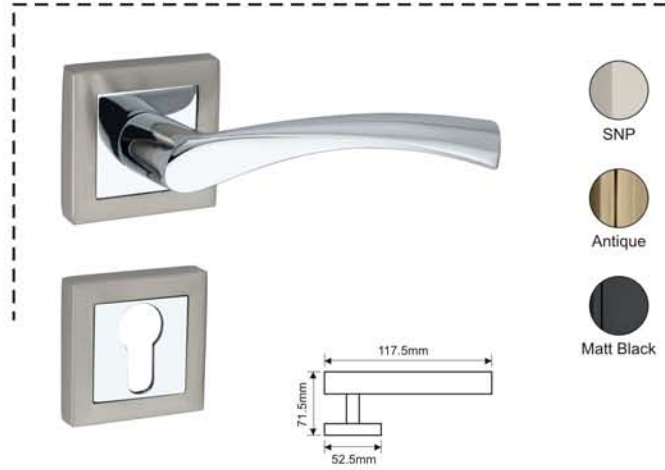

MORTISE HANDLE SET

MATIZ

Finish : SN, AB, MB
Material : High Quality Aluminium Alloy
Lock Type : CY / KY / BL

ZETA

Finish : SN, AB, MB
 Material : High Quality Aluminium Alloy
 Lock Type : CY / KY / BL

-  SNP
-  Antique
-  Matt Black