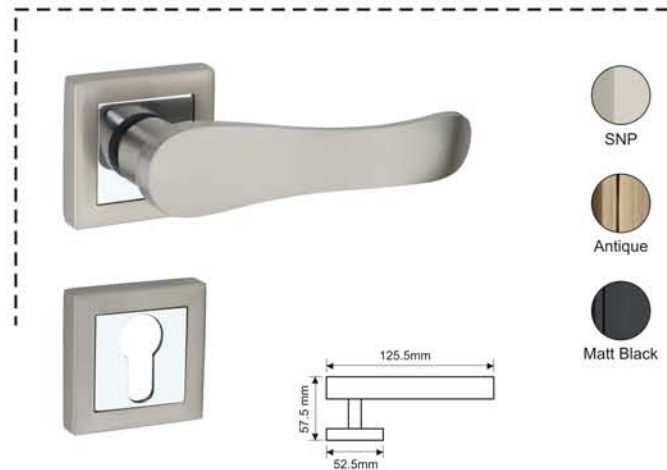

MORTISE HANDLE SET

MATIZ

Finish : SN, AB, MB
Material : High Quality Aluminium Alloy
Lock Type : CY / KY / BL