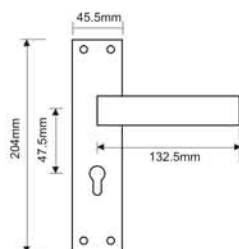

VALENA

Finish : SN, AB, MB
Material : High Quality Aluminium Alloy
Lock Type : CY / KY / BL

- SNP
- Antique
- Matt Black