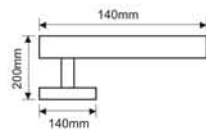

GEMINI

Finishes : SN, AB, MB
Material : High Quality Aluminium Alloy
Lock Type : CY