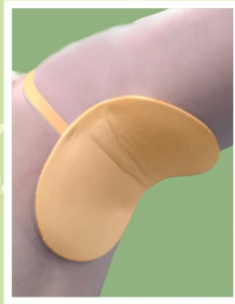

SIZE	M	L	XL	2XL
MRP	150.00	150.00	150.00	175.00

**Hygienic
Snug & Comfortable Fit
Breathable & Sweat Absorbent
Compact & Light Weight To Carry
Use As Regular Underwear**

Use

Before

After

(BUST PAD)

AVAILABLE COLORS

SIZE	30	32	34	36	38	40
MRP	95.00	95.00	95.00	95.00	95.00	95.00

Before

Use

After

Underarm's Pad

ABSORB SWEAT AND KEEP YOU FRESH

**MAXI SOAKING
CAPACITY**

AVAILABLE COLORS