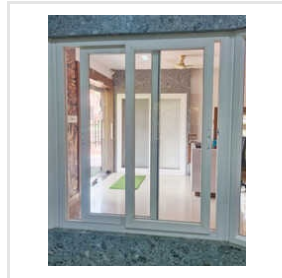

2T2P Sliding Window