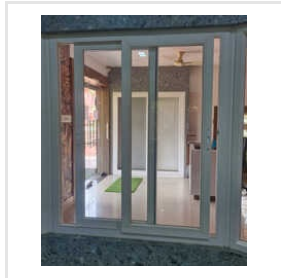

Modern Sliding Door