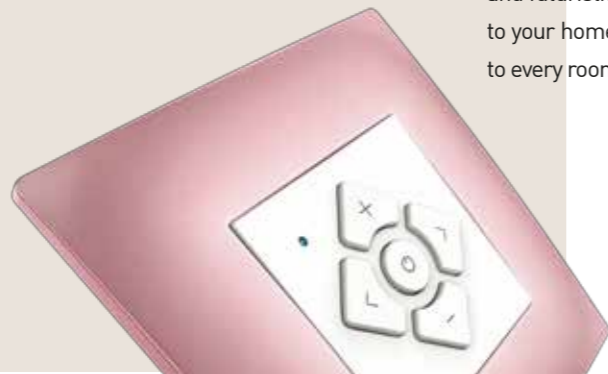

CLEAN AND MINIMAL WITH JUST A TOUCH OF QUIRK

Today's homes need a range that mirrors their look. A modern sleek look with clean lines. A look that is chic and futuristic. Our new Lyncus range brings this aesthetic to your home, but with a subtle touch that adds character to every room.