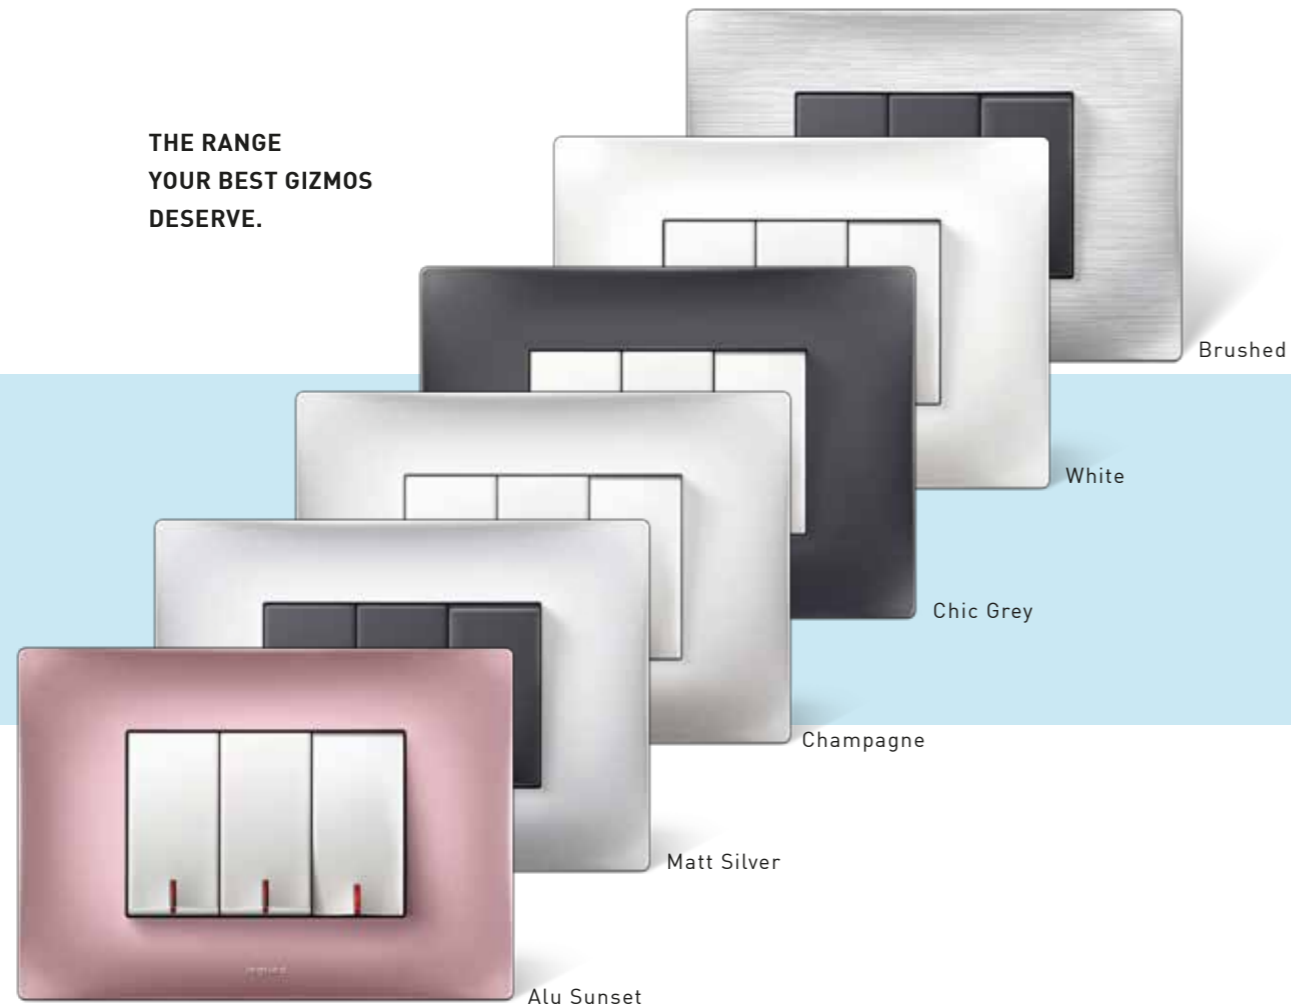

THE RANGE
YOUR BEST GIZMOS
DESERVE.

COLOUR ME CHIC

Lyncus plates come
in 6 trendy shades,
perfect for modern
homes and tastes.