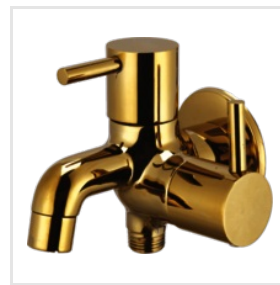

SINK MIXTURE

PILLAR COCK

SINGLE LEVER BASIN MIXTURE 12 INCHES

About Us

Nowadays, people are giving more attention towards the interiors of bathroom. They are choosing colorful accessories and decorative elements for their bathroom. We, Techno Craft are offering a wide range of Bathroom Accessories such as Central Hole Basin Mixer, Central Basin Mixer, Central Basin sink mixer with swivel spout, Taps, Automatic Sensor Taps, Showers, Bathroom Fittings, Pillar Cock Taps, Angle Cock Taps, Bib Cock Taps and many others. Manufactured using high grade material, our range is known for its features such as durability, excellent design, aesthetics, and finish.

Techno Craft is a prominent manufacturer, supplier and trader of Wall Mixer Telephonic, Wall Mixer Non Telephonic, and many more bathroom accessories. Our elegant range of products include Angle Cock, Central Hole Bain Mix, Bib Cock, Swan Neck With Swivel Spout, Tumbler Holder, Sink Mixer With Swivel Spout and various other allied products. We, with a support system of expert professionals, work solely towards attaining greater client satisfaction. Our popular products like Wall Mixer Telephonic and Wall Mixer Non Telephonic are highly preferred for their elegant design, robust structure, convenient installation and ant corrosive nature. In the near future, we would look forward to expand our product range so that we can cater the ever increasing demand of our esteemed clients.

Key Facts

Year of Establishment	1998
OEM Service Provided	No

Our Products

Central Hole Basin Mixer

Single Lever Basin Mixture

Wall Mounted SINK MIXER AZARO

CONCEALED STOP COCK AZARO ORA

Pillar Cock 12 Inch

Angle Cock

Long Body

Angle Cock Two In One

Bath Spout

ANGLE COCK AZARO RIVOZA

Divertor High Flow

Sink Cock Tap

Wall Mixture With L Bend