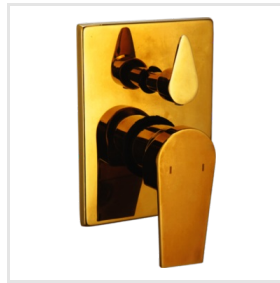

SINK MIXTURE

PILLAR COCK

SINGLE LEVER BASIN MIXTURE 12 INCHES

About Us

Nowadays, people are giving more attention towards the interiors of bathroom. They are choosing colorful accessories and decorative elements for their bathroom. We, Techno Craft are offering a wide range of Bathroom Accessories such as Central Hole Basin Mixer, Central Basin Mixer, Central Basin sink mixer with swivel spout, Taps, Automatic Sensor Taps, Showers, Bathroom Fittings, Pillar Cock Taps, Angle Cock Taps, Bib Cock Taps and many others. Manufactured using high grade material, our range is known for its features such as durability, excellent design, aesthetics, and finish.

Key Facts

Year of Establishment	1998
OEM Service Provided	No

Our Products

Central Hole Basin Mixer

Single Lever Basin Mixture

Wall Mounted SINK MIXER AZARO

CONCEALED STOP COCK AZARO ORA

Pillar Cock 12 Inch

Angle Cock

Long Body

Angle Cock Two In One

Bath Spout

ANGLE COCK AZARO RIVOZA

Divertor High Flow

Sink Cock Tap

Wall Mixture With L Bend

Sink Mixture Single Lever

Milano Bib Cock

Azaro Janet Bib Cock

ADDRESS

**B42/20, Jhilmil Industrial Area,
3rd floor, Near Jhilmil Metro
Station, Shahdara, Delhi, Delhi,
India (110095).**

EMAIL

azarotaps@gmail.com