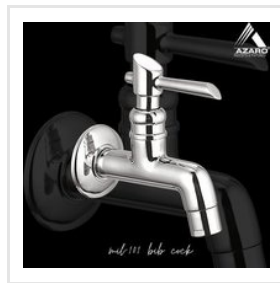

Milano Bib Cock