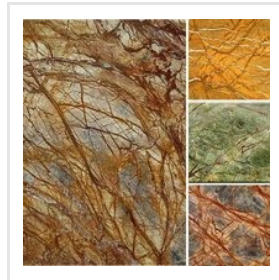

Agra Red Sandstone, Alaska Blue Granite, Alaska White Granite, Amba White Granite, Antique Marble Fireplaces, Apple Green Granite, Autumn Brown Sandstone, Bala Flower Granite, Baltic Brown Granite, Bash Paradiso Granite, Beach Pebbles, Beige Sandstone, Bidasar Brown Marble, Bidasar Floor Designs, Bidasar Floor Patterns, etc.

Elegant Natural Stones Private Limited showcases a widest choice of uniquely crafted Indian and Italian Marble, natural Stones, Marble Tiles, Granite Tiles, Sandstone Tiles, Granite to suit our clients luxury taste and preferences.

**Our Products**

**Limestone Floor Tile**

**Limestone Counter Tops**

**Bidasar Floor Designs**

**Rainforest Marble Slabs**

**Indian Rainforest Marble**

**Bidasar Green Marble Slab**

**Bidasars Stone**

**Bidasar Flooring Marble**

**Indian Bidasar Marble**

**Indian Rainforest Slabs**

**Indian Rainforest Marble**

**Bidasar Indian Marble**

**Limestone Flooring Slab**

**Indian Limestone Tiles**

**Indian Limestone Slabs**