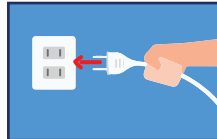

- Fast Heating
- Even Distribution of Heat
- 4 Layer Insulation
- Protection from Over Heating
- 3 Level Temperature Settings
- For Muscular Pain, Cramps & Sprains

Joint Pain

Sports Injury

Muscle Cramps & Pain

Menstrual Cramps

Muscle Spasm & Inflammation

How to Use:

Plug the power cord in the electrical socket and switch it on.

Wait for 3-4 minutes for the Heating Belt HB-101 to heat up.

Place the heating belt on the area to be treated.