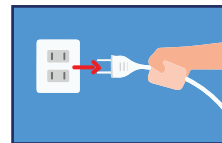

Menstrual Cramps

Muscle Spasm & Inflammation

How to Use:

Plug the power cord in the electrical socket and switch it on.

Wait for 3-4 minutes for the Heating Belt HB-101 to heat up.

Place the heating belt on the area to be treated.

Select the temperature controller setting as per use.

Turn the heating belt off and unplug the power cord after use.

Specifications:

Model
Temperature controller with 3 Heat levels

Maximum Temperature
Power Supply
Wattage