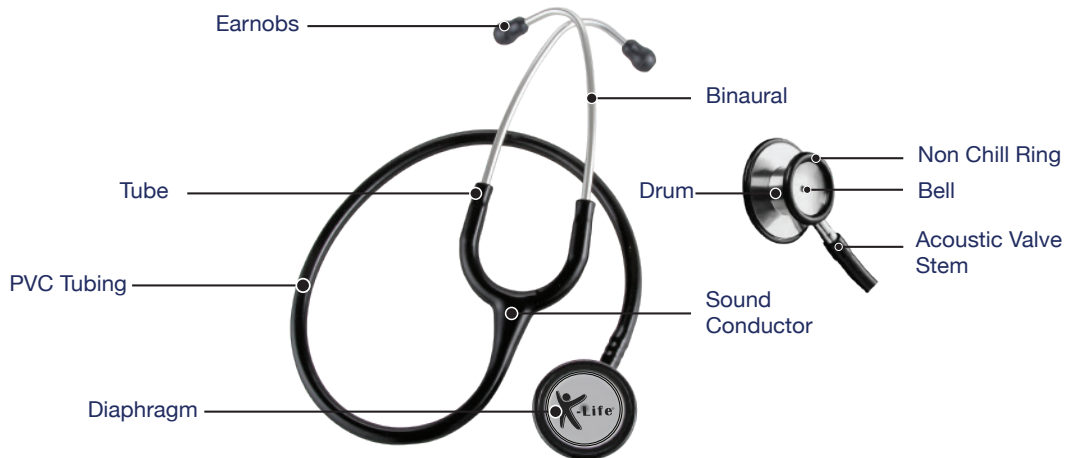

Soft Ear Nobs

Great Sound Conduction

High Acoustic Sensitivity

Easy to Clean

Seamless PVC Tubing

ST-102 Stethoscope

Features:

- High acoustic sensitivity
- Snap tight, soft-sealing eartips
- Adjustable headset
- Next-generation tubing
- Precision chestpieces
- Light weight

Specifications:

Tube Material	PVC Tube
Diaphragm Diameter	5mm
Chest Piece Finish	Aluminium
Headset	Dual Headset
Type	Acoustic
Chest Piece Type	Single-Sided Chest Piece
Lumen Tube Type	Single

Contact us: