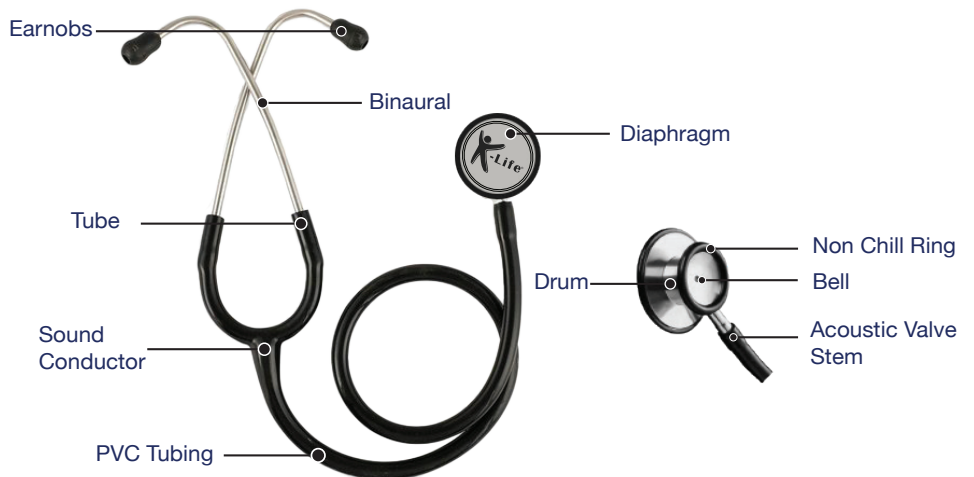

Soft Ear Nobs

Great Sound Conduction

High Acoustic Sensitivity

Easy to Clean

Seamless PVC Tubing

## ST-103 Stethoscope

### Features:

- High acoustic sensitivity
- Snap tight, soft-sealing eartips
- Adjustable headset
- Next-generation tubing
- Precision chestpieces
- Light weight

### Specifications:

Tube Material	PVC Tube
Diaphragm Diameter	5.5mm
Chest Piece Finish	Solid Steel
Headset	Dual Headset
Type	Acoustic
Chest Piece Type	Single-Sided Chest Piece
Lumen Tube Type	Single