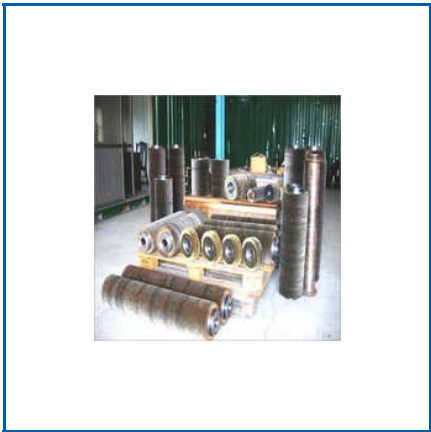

HEAVY WIRE BRUSH