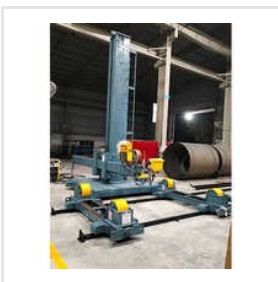

**360 Degree Column
Boom**