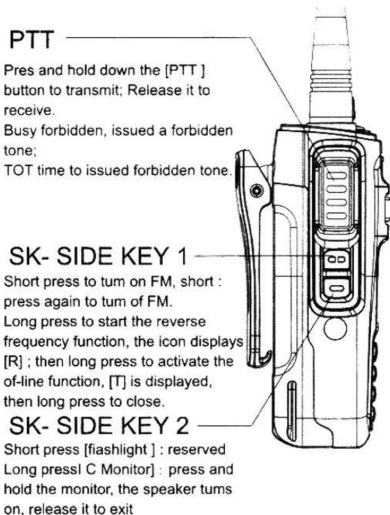

Roloxe

ROLAXE TURBO R50

PORTABLE TWO WAY RADIO

Professional IP67 Waterproof Walkie Talkie

ROLAXE R50

Scan function

Channel scanning, automatic monitoring.

Monitor Function

Can receive weak signals.

Busy lock

Prohibit the walkie-talkie to transmit signals to the channel that is talking.

“IP67
WATERPROOF”

Surfing
Diving
Boating

Professional
Waterproof
Walkie-talkie

General

Frequency Range	446.0-446.2 Mhz
Channel Number	128
Channel Spacing	12.5/25KHz
Operating temperature Range	-20°C~+60°C
Operating Voltage	DC 7.5V ±10%
Frequency Stability	±2.5ppm
Antenna Impedance	500
Dimension	123 x 57.5 x 55mm (Not include antenna)
Weight	Approx 280g (Include battery, antenna)
Battery capacity	2800mAh Li-ion battery
Protection Grade	IP67

Transmission Part

Output Power	0.5W
Audio Distortion	≤5%
Modulation	±3dB
Adjacent channel power	≥65dB
Occupied Bandwidth	≤16KHz

Receiving Part

Sensitivity	≤0.25μV(12dB SINAD)
Audio Power	1W
Audio Distortion	≤5%
Adjacent Channel Selectivity	≤65dB, ≤60dB
Audio Response	265dB