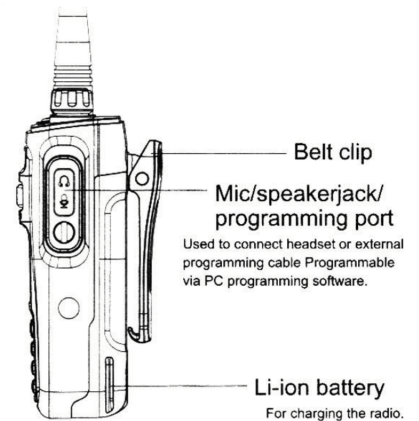

General

Frequency Range	446.0-446.2 Mhz
Channel Number	128
Channel Spacing	12.5/25KHz
Operating temperature Range	-20°C~+60°C
Operating Voltage	DC 7.5V ±10%
Frequency Stability	±2.5ppm
Antenna Impedance	500
Dimension	123 x 57.5 x 55mm (Not include antenna)
Weight	Approx 280g (Include battery, antenna)
Battery capacity	2800mAh Li-ion battery
Protection Grade	IP67

Transmission Part

Output Power	0.5W
Audio Distortion	≤5%
Modulation	±3dB
Adjacent channel power	≥65dB
Occupied Bandwidth	≤16KHz

Receiving Part

Sensitivity	≤0.25μV(12dB SINAD)
Audio Power	1W
Audio Distortion	≤5%
Adjacent Channel Selectivity	≤65dB, ≤60dB
Audio Response	265dB