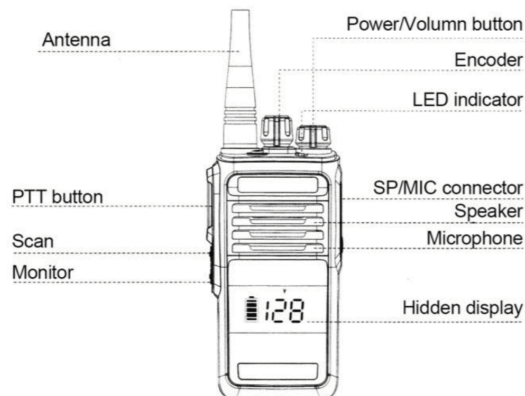

Roloxe

ROLAXE TURBO R50

PORTABLE TWO WAY RADIO

Professional IP67 Waterproof Walkie Talkie

ROLAXE R50

Scan function

Channel scanning, automatic monitoring.

Monitor Function

Can receive weak signals.

Busy lock

Prohibit the walkie-talkie to transmit signals to the channel that is talking.

“IP67
WATERPROOF”

Surfing
Diving
Boating

Professional
Waterproof
Walkie-talkie

General

Frequency Range	446.0-446.2 Mhz
Channel Number	128
Channel Spacing	12.5/25KHz
Operating temperature Range	-20°C~+60°C
Operating Voltage	DC 7.5V ±10%
Frequency Stability	±2.5ppm
Antenna Impedance	500
Dimension	123 x 57.5 x 55mm (Not include antenna)
Weight	Approx 280g (Include battery, antenna)
Battery capacity	2800mAh Li-ion battery
Protection Grade	IP67

Transmission Part

Output Power	0.5W
Audio Distortion	≤5%
Modulation	±3dB
Adjacent channel power	≥65dB
Occupied Bandwidth	≤16KHz

Receiving Part

Sensitivity	≤0.25μV(12dB SINAD)
Audio Power	1W
Audio Distortion	≤5%
Adjacent Channel Selectivity	≤65dB, ≤60dB
Audio Response	265dB