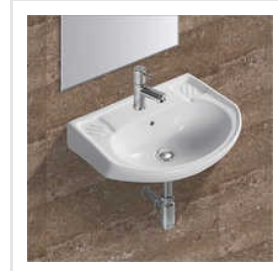

ONE PIECE ROUND CERAMIC CLOSET

ONE PIECE SQUARE CERAMIC CLOSET

ROUND WALL HUNG CLOSET

About Us

Wash basins, water closets, urinals and other sanitary ware products are used in almost every place. Thus, the demand for such items is always there, which our company, Agox Cera Private Limited has observed. We started our business as a manufacturer and supplier in the most recent year of 2021. OP Black Dual Color Toilet Pan Sheet, Anglo Indian-S Water Closet, Magenta Big Sterling Pedestal Wash Basin, VP-403 Vitrosa Polo Pedestal Wash Basin, Dolphin Pedestal Wash Basin, etc., are among the many products we offer to a variety of industries. In addition, we make certain that all of our manufactured products are tested as per the top quality specifications and packaged properly for their safe shipment to the clients.

There are a multitude of businesses in the sanitary ware industry, and each one of them want to be at the top, but it takes a lot of dedication to do so. Nevertheless, we, Agox Cera Private Limited have been able to reach a significant position in the industry as a result of our tremendous perseverance and determination. We are based in Thangadh, Gujarat, India, and offer customers the finest range of sanitary ware like VC-108 Vitrosa Star Gold Series Cross Pedestal Wash Basin, Rustic Green-Supreme Sterling Pedestal Wash Basin, Black Big Sterling Pedestal Wash Basin, Round Wall Hung Closet, CT Toilet Pan Sheet, etc. Furthermore, we maintain an ethical approach when dealing with the clients.

Rectangle Table Top Basin

20x16 Inch Wash Basin

Anglo Indian-S Water Closet

22x17 Inch Polo Pedestal Wash Basin

Square Wall Hung Closet

Ceramic Table Top

22x16 Inch Wash Basin

Dolphin Pedestal Wash Basin

Oval Table Top Basin

EWC-S Water Closet

14x11 Inch Wash Basin

Anglo Indian-P Water Closet

25x20 Inch Big Sterling Pedestal Wash Basin

EWC-P Water Closet

ADDRESS

Navagam Road, Near-Alpine
Ceramic, Navagam - Village,
Thangadh, Gujarat, India
(363530).