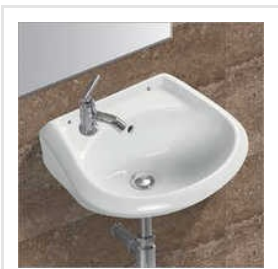

ONE PIECE ROUND CERAMIC CLOSET

ONE PIECE SQUARE CERAMIC CLOSET

ROUND WALL HUNG CLOSET

About Us

Wash basins, water closets, urinals and other sanitary ware products are used in almost every place. Thus, the demand for such items is always there, which our company, Agox Cera Private Limited has observed. We started our business as a manufacturer and supplier in the most recent year of 2021. OP Black Dual Color Toilet Pan Sheet, Anglo Indian-S Water Closet, Magenta Big Sterling Pedestal Wash Basin, VP-403 Vitrosa Polo Pedestal Wash Basin, Dolphin Pedestal Wash Basin, etc., are among the many products we offer to a variety of industries. In addition, we make certain that all of our manufactured products are tested as per the top quality specifications and packaged properly for their safe shipment to the clients.

There are a multitude of businesses in the sanitary ware industry, and each one of them want to be at the top, but it takes a lot of dedication to do so. Nevertheless, we, Agox Cera Private Limited have been able to reach a significant position in the industry as a result of our tremendous perseverance and determination. We are based in Thangadh, Gujarat, India, and offer customers the finest range of sanitary ware like VC-108 Vitrosa Star Gold Series Cross Pedestal Wash Basin, Rustic Green-Supreme Sterling Pedestal Wash Basin, Black Big Sterling Pedestal Wash Basin, Round Wall Hung Closet, CT Toilet Pan Sheet, etc. Furthermore, we maintain an ethical approach when dealing with the clients.

Rectangle Table Top Basin

20x16 Inch Wash Basin

Anglo Indian-S Water Closet

22x17 Inch Polo Pedestal Wash Basin

Square Wall Hung Closet

Ceramic Table Top

22x16 Inch Wash Basin

Dolphin Pedestal Wash Basin

Oval Table Top Basin

EWC-S Water Closet

14x11 Inch Wash Basin

Anglo Indian-P Water Closet

25x20 Inch Big Sterling Pedestal Wash Basin

EWC-P Water Closet

ADDRESS

Navagam Road, Near-Alpine
Ceramic, Navagam - Village,
Thangadh, Gujarat, India
(363530).