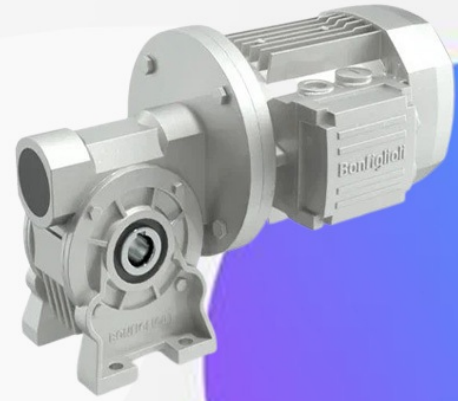

Geared Motors

*Customer faith well-kept
for lifetime.*

3 Phase Industrial Motors, AS16F Bonfiglioli Helical In-Line Gear Motors, Bonfiglioli Geared Motor, Bonfiglioli Worm Gear Motor, Cast Iron Gate Valve, Electric Bonfiglioli Geared Motor, Electric High Speed Motor, Electric Three Phase Induction Motor, F20 Helical Geared Motor, Flange Mount Motor, Flange Mounted Planetary Gear Box, Gear Reducer Motor, High Speed Motor, Industrial Flange Motors, Industrial Inline Helical Gearbox, etc.

GEAR REDUCER MOTOR

THREE PHASE ELECTRIC GEAR MOTOR

BONFIGLIOLI GEARED MOTOR

About Us

Transpower Equipments is a trusted player in industrial supply, dedicated to providing efficient mechanical and electrical products to various industries. Our emphasis on integrity, quality products, and a strong commitment to the customer has enabled us to consistently help customers operate with efficiency and productivity for the long term. As a trader and supplier, we are able to help customers access quality equipment to suit the ever-changing industrial landscapes. We offer Shanti Worm Gearboxes, Geared Motors, Flange Mount Motor, Knife Gate Valves, Electric Three Phase Induction Motor, and more.