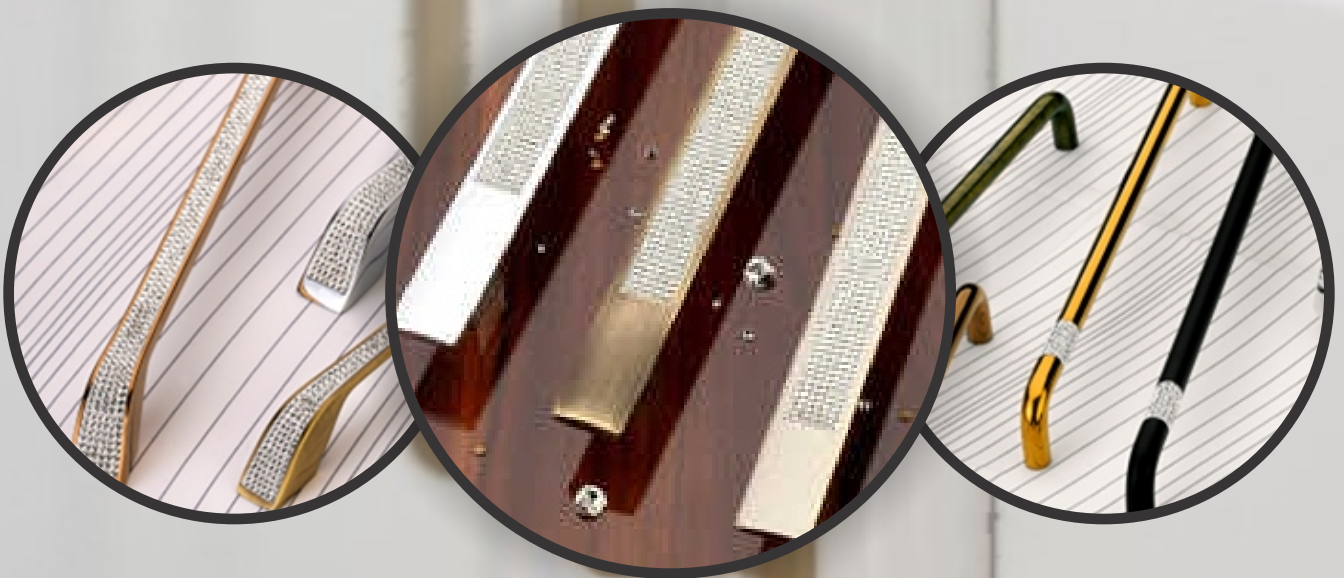

Mr. Pratik Sardhara (Managing Partner)

+918035939054

www.vthealthsolutions.com