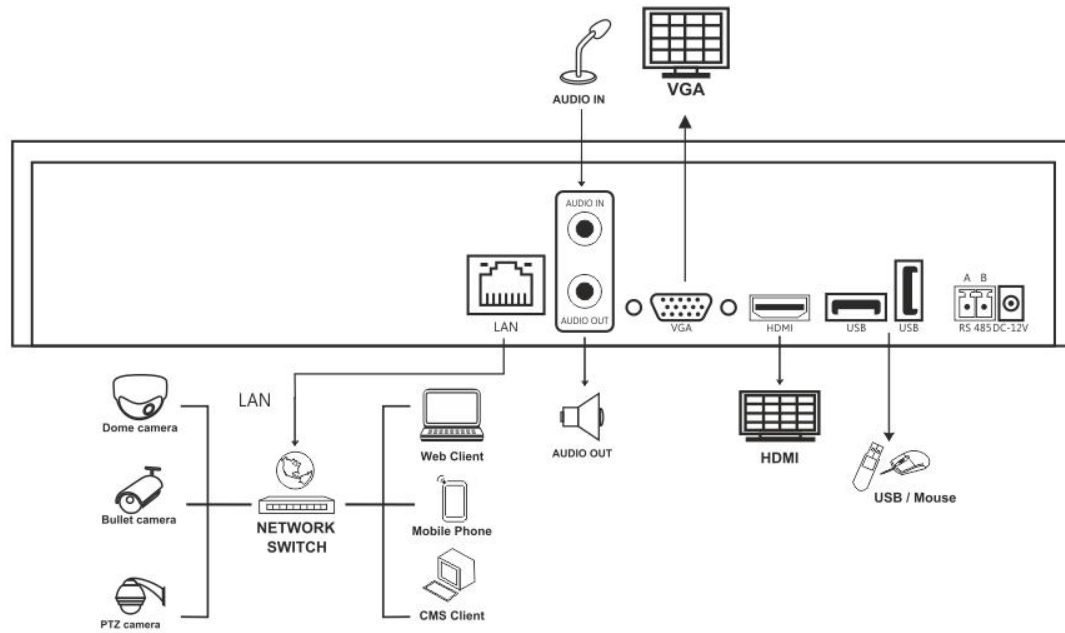

Connection Diagram:

✉ info@ivpro.in 🌐 www.ivpro.in

Customer Care
care@ivpro.in

Specifications are subject to change without notice.
iV-Pro is a trademark of iView Technologies Co, India & Hongkong.
Copyright 2017 iView Technologies Co. All rights reserved.