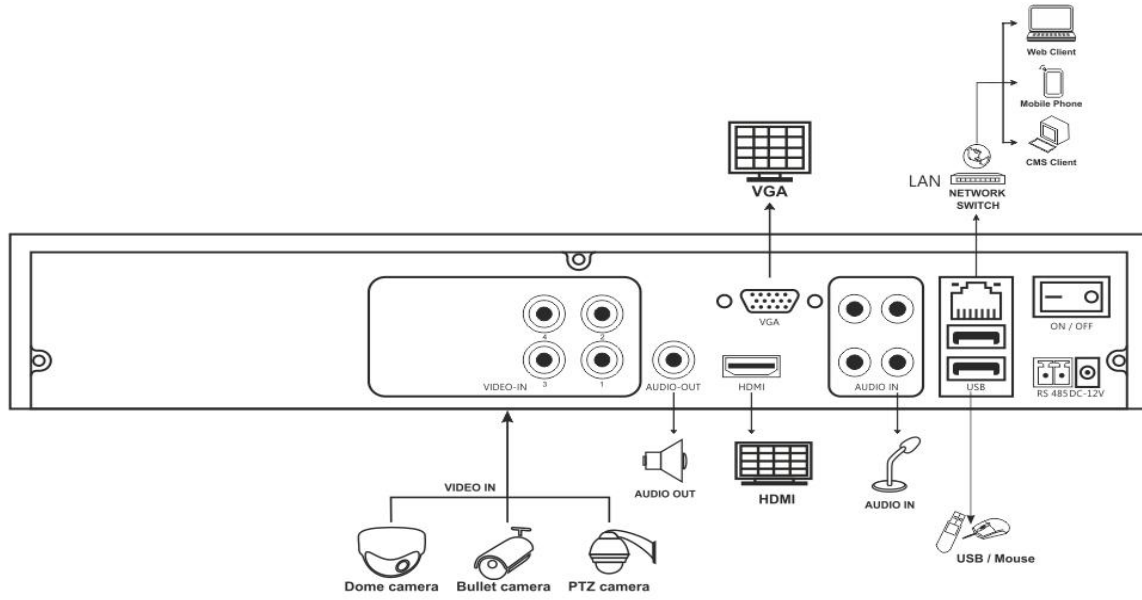

Connection Diagram:

✉ info@ivpro.in 🌐 www.ivpro.in

scan this QR Code

Customer Care
care@ivpro.in

Specifications are subject to change without notice.
iV-Pro is a trademark of iView Technologies Co, India & Hongkong.
Copyright 2017 iView Technologies Co. All rights reserved.