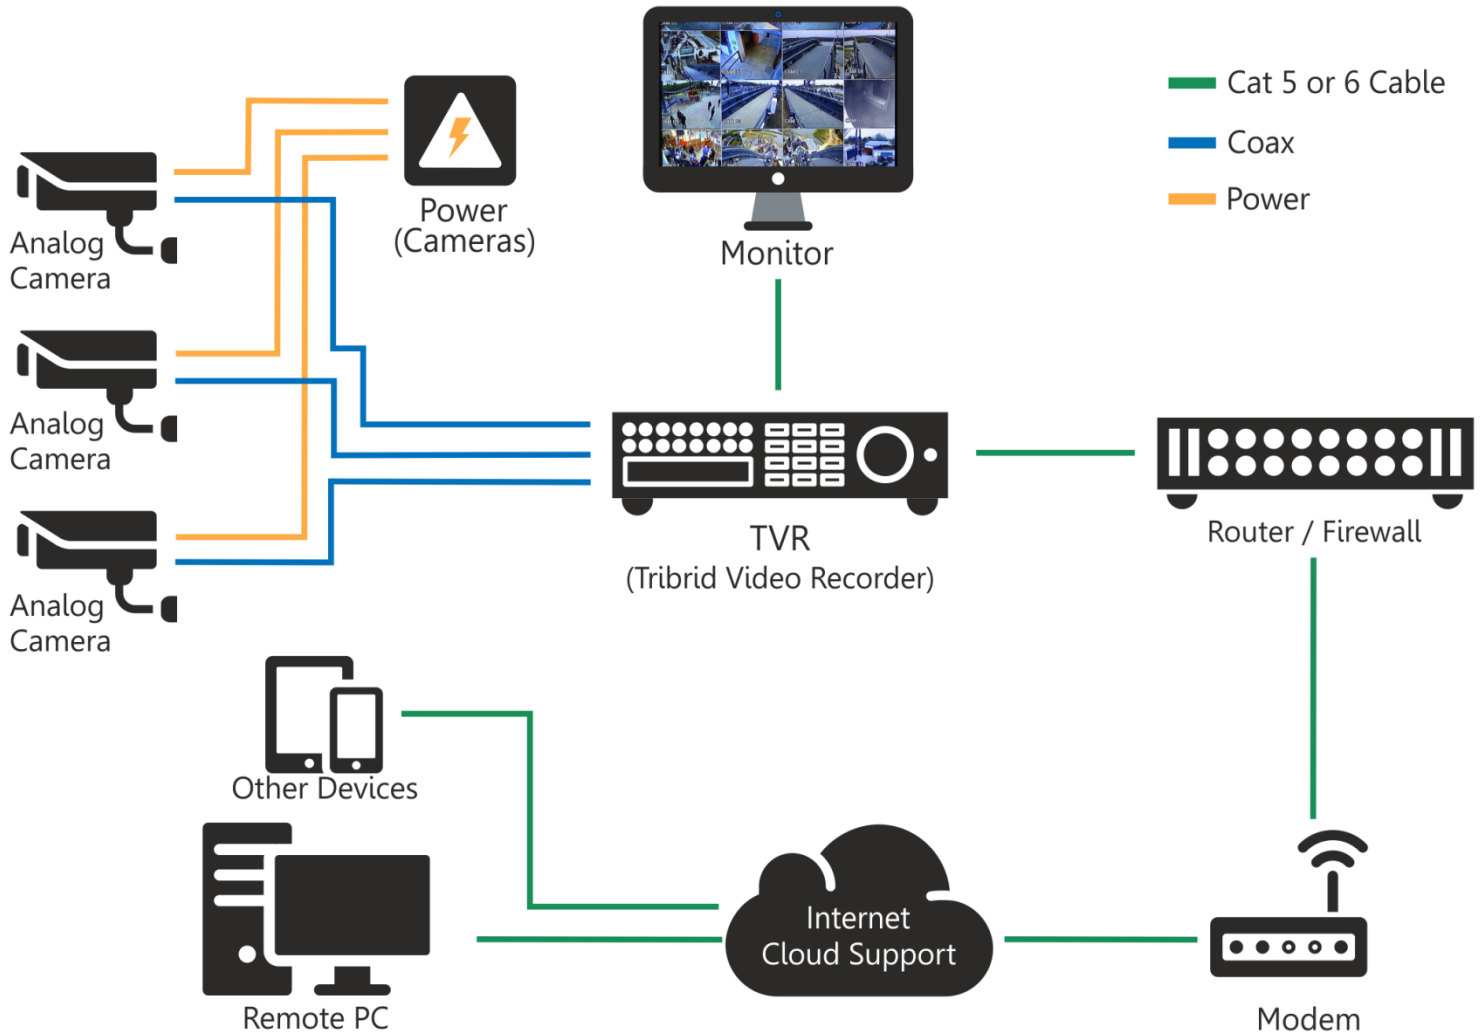

Connection Diagram:

✉ info@ivpro.in 🌐 www.ivpro.in

Customer Care
care@ivpro.in

Specifications are subject to change without notice.
iV-Pro is a trademark of iView Technologies Co, India & Hongkong.
Copyright 2017 iView Technologies Co. All rights reserved.