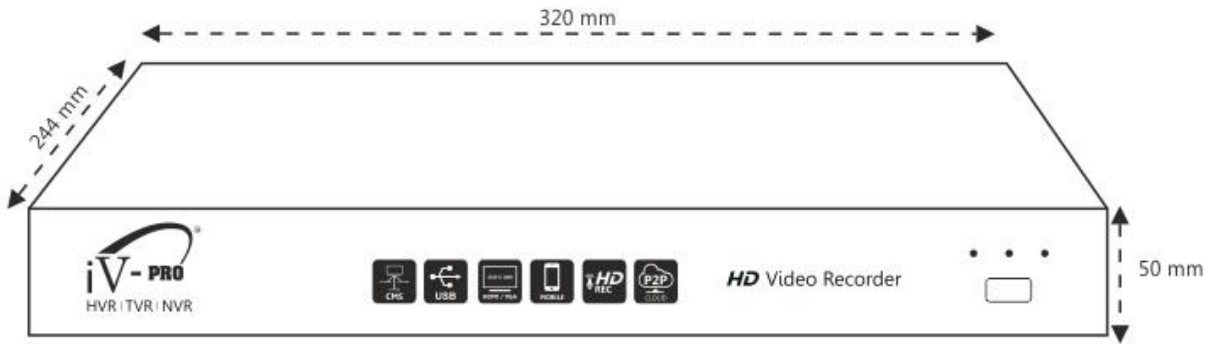

Connection Diagram:

✉ info@ivpro.in 🌐 www.ivpro.in

scan this QR Code

Customer Care
care@ivpro.in

Specifications are subject to change without notice.
iV-Pro is a trademark of iView Technologies Co, India & Hongkong.
Copyright 2017 iView Technologies Co. All rights reserved.