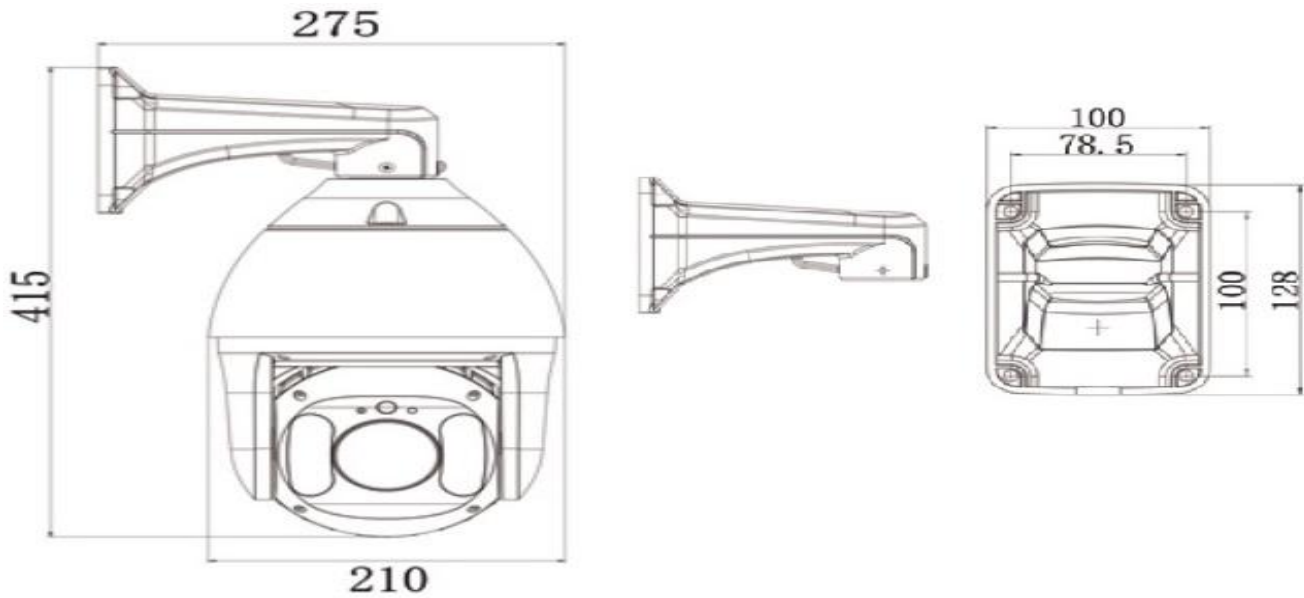

Dimensions & Connection Diagram:

✉ info@ivpro.in 🌐 www.ivpro.in

scan this QR Code

Customer Care
care@ivpro.in

Specifications are subject to change without notice.
iV-Pro is a trademark of iView Technologies Co, India & Hongkong.
Copyright 2017 iView Technologies Co. All rights reserved.