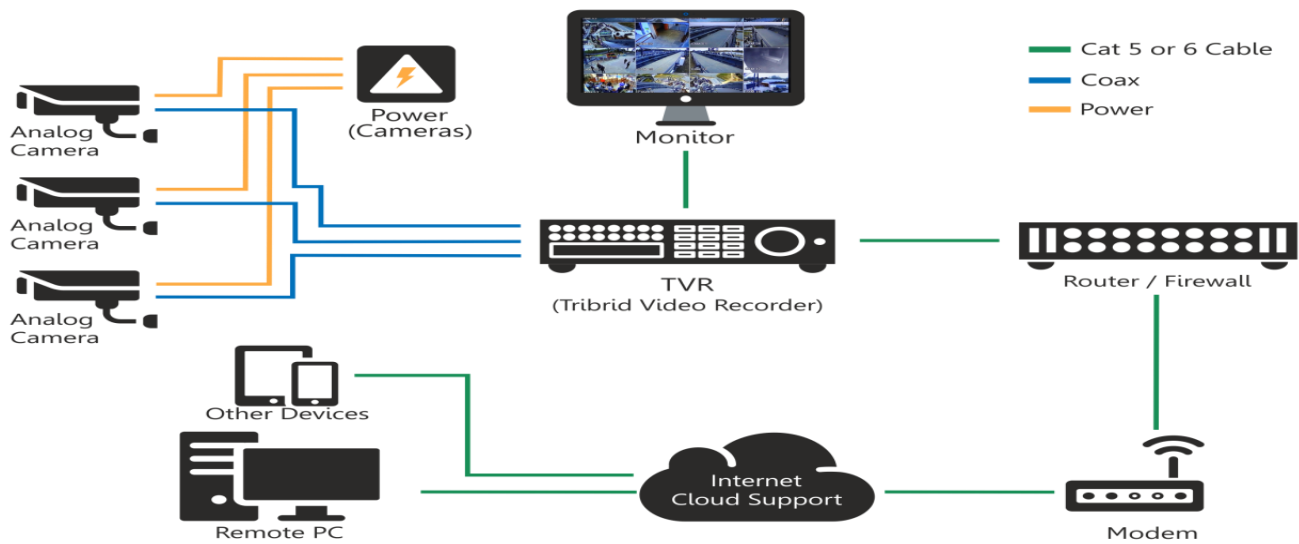

Dimensions & Connection Diagram:

✉ info@ivpro.in 🌐 www.ivpro.in

scan this QR Code

Customer Care
care@ivpro.in

Specifications are subject to change without notice.
iV-Pro is a trademark of iView Technologies Co, India & Hongkong.
Copyright 2017 iView Technologies Co. All rights reserved.