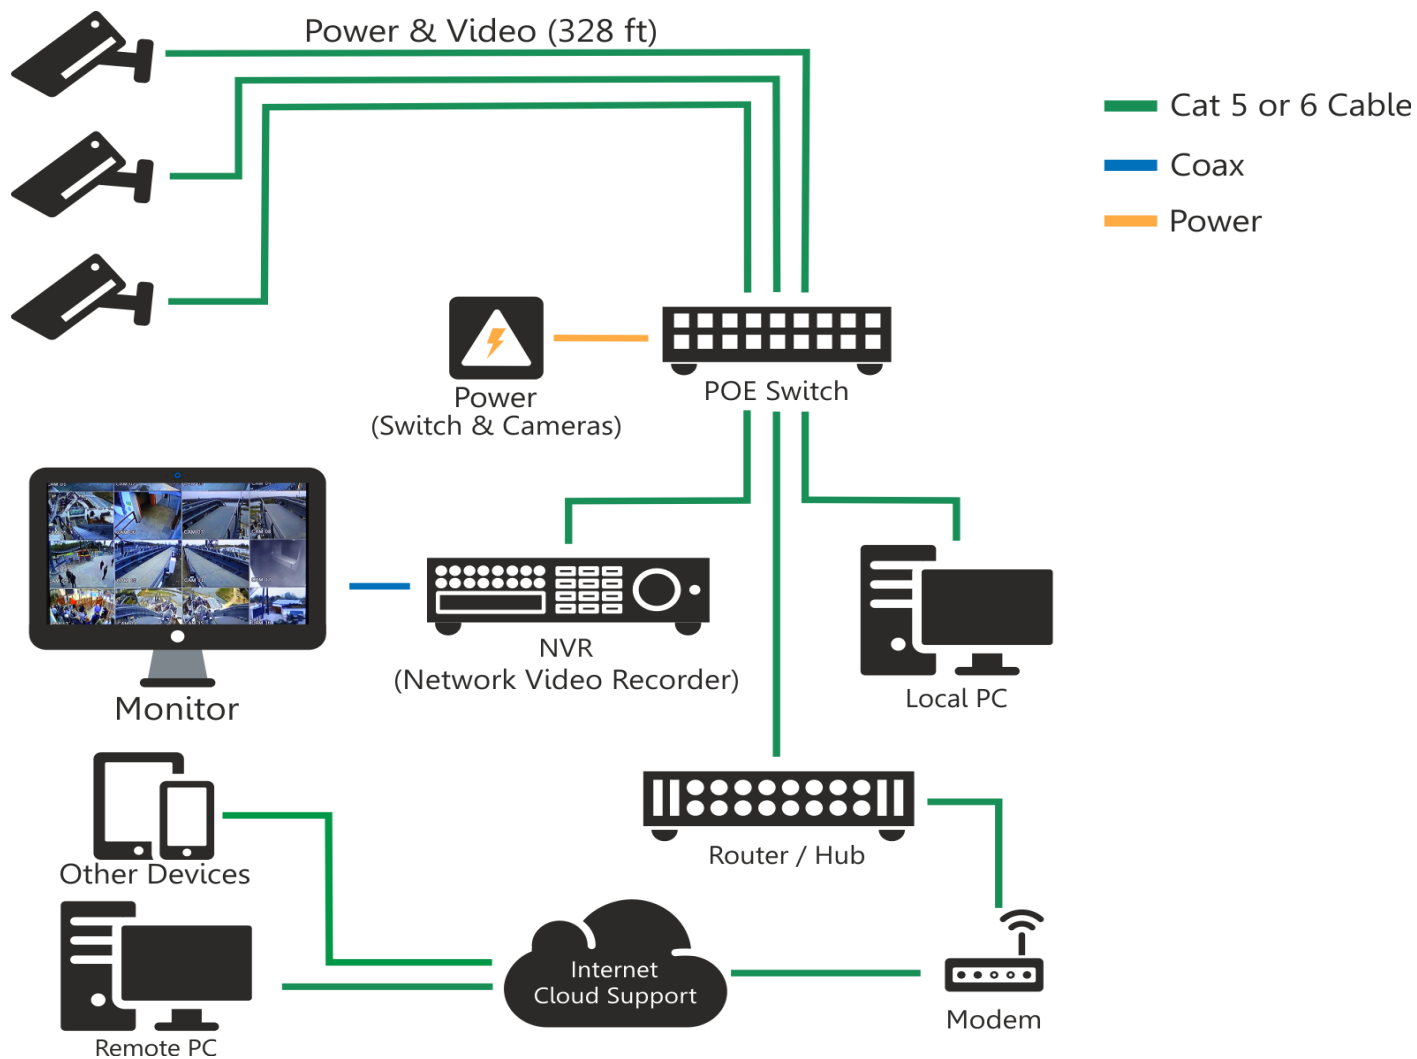

✉ info@ivpro.in 🌐 www.ivpro.in

scan this QR Code

Customer Care
care@ivpro.in

RoHS

Specifications are subject to change without notice.
iV-Pro is a trademark of iView Technologies Co, India & Hongkong.
Copyright 2017 iView Technologies Co. All rights reserved.