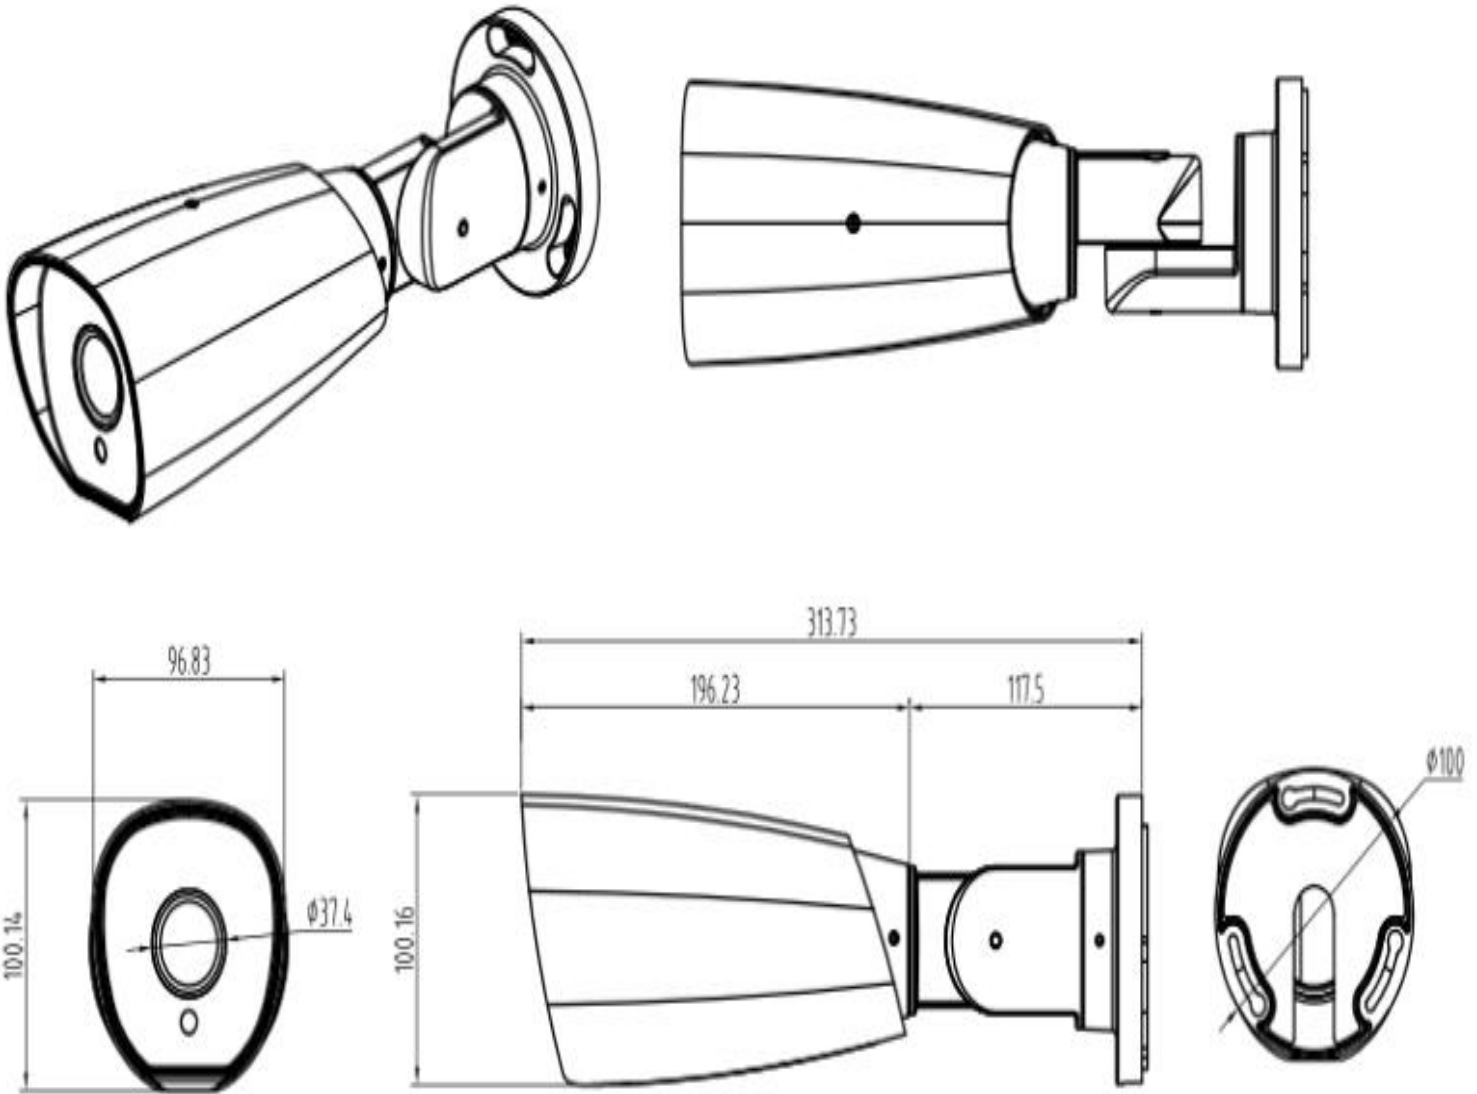

Dimensions & Connection Diagram:

✉ info@ivpro.in 🌐 www.ivpro.in

Customer Care
care@ivpro.in

Specifications are subject to change without notice.
iV-Pro is a trademark of iView Technologies Co, India & Hongkong.
Copyright 2017 iView Technologies Co. All rights reserved.