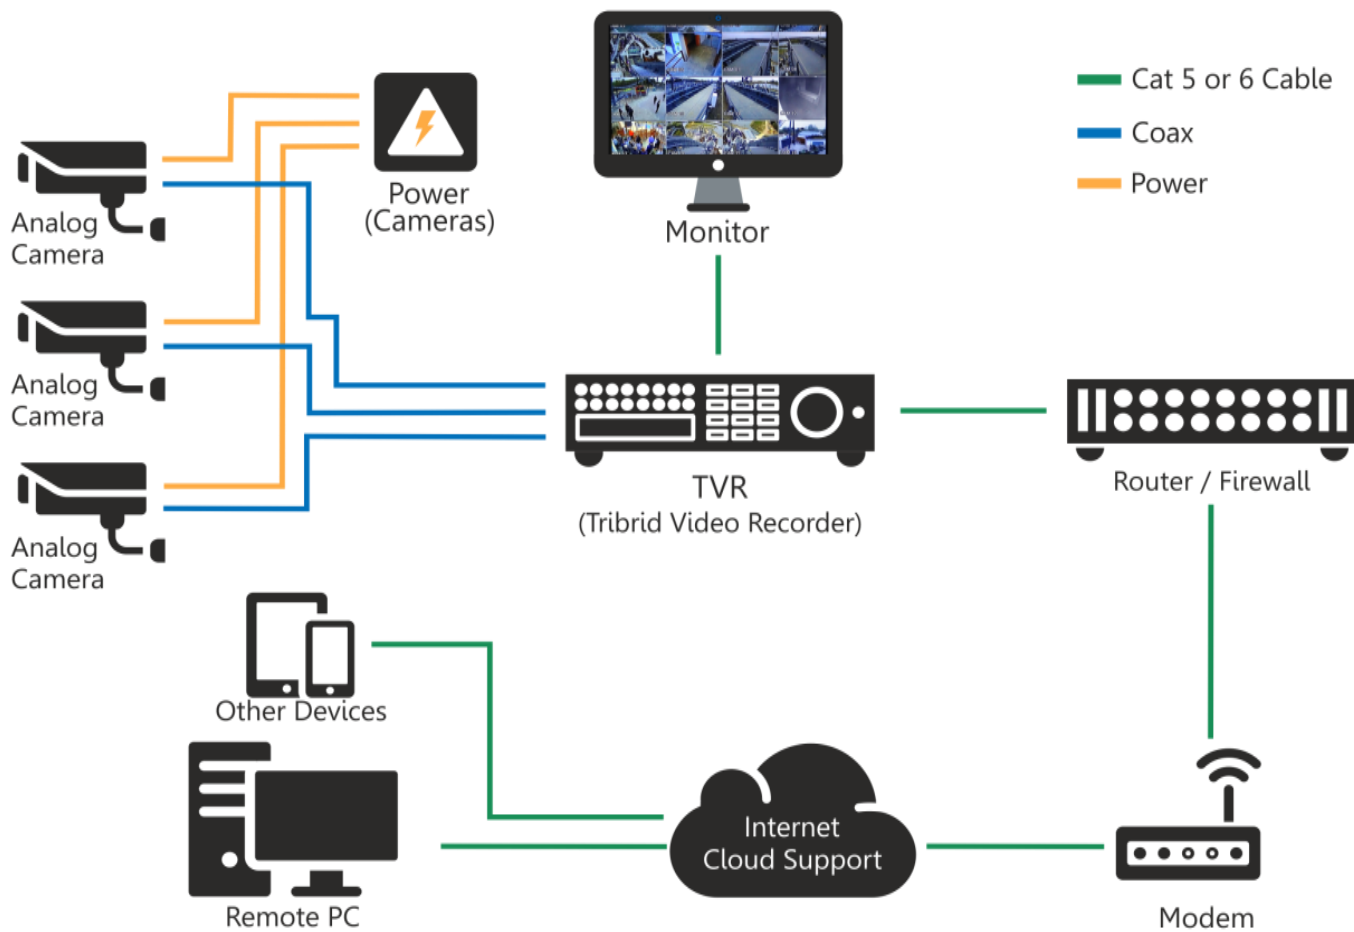

✉ info@ivpro.in 🌐 www.ivpro.in

scan this QR Code

Customer Care
care@ivpro.in

RoHS

Specifications are subject to change without notice.
iV-Pro is a trademark of iView Technologies Co, India & Hongkong.
Copyright 2017 iView Technologies Co. All rights reserved.