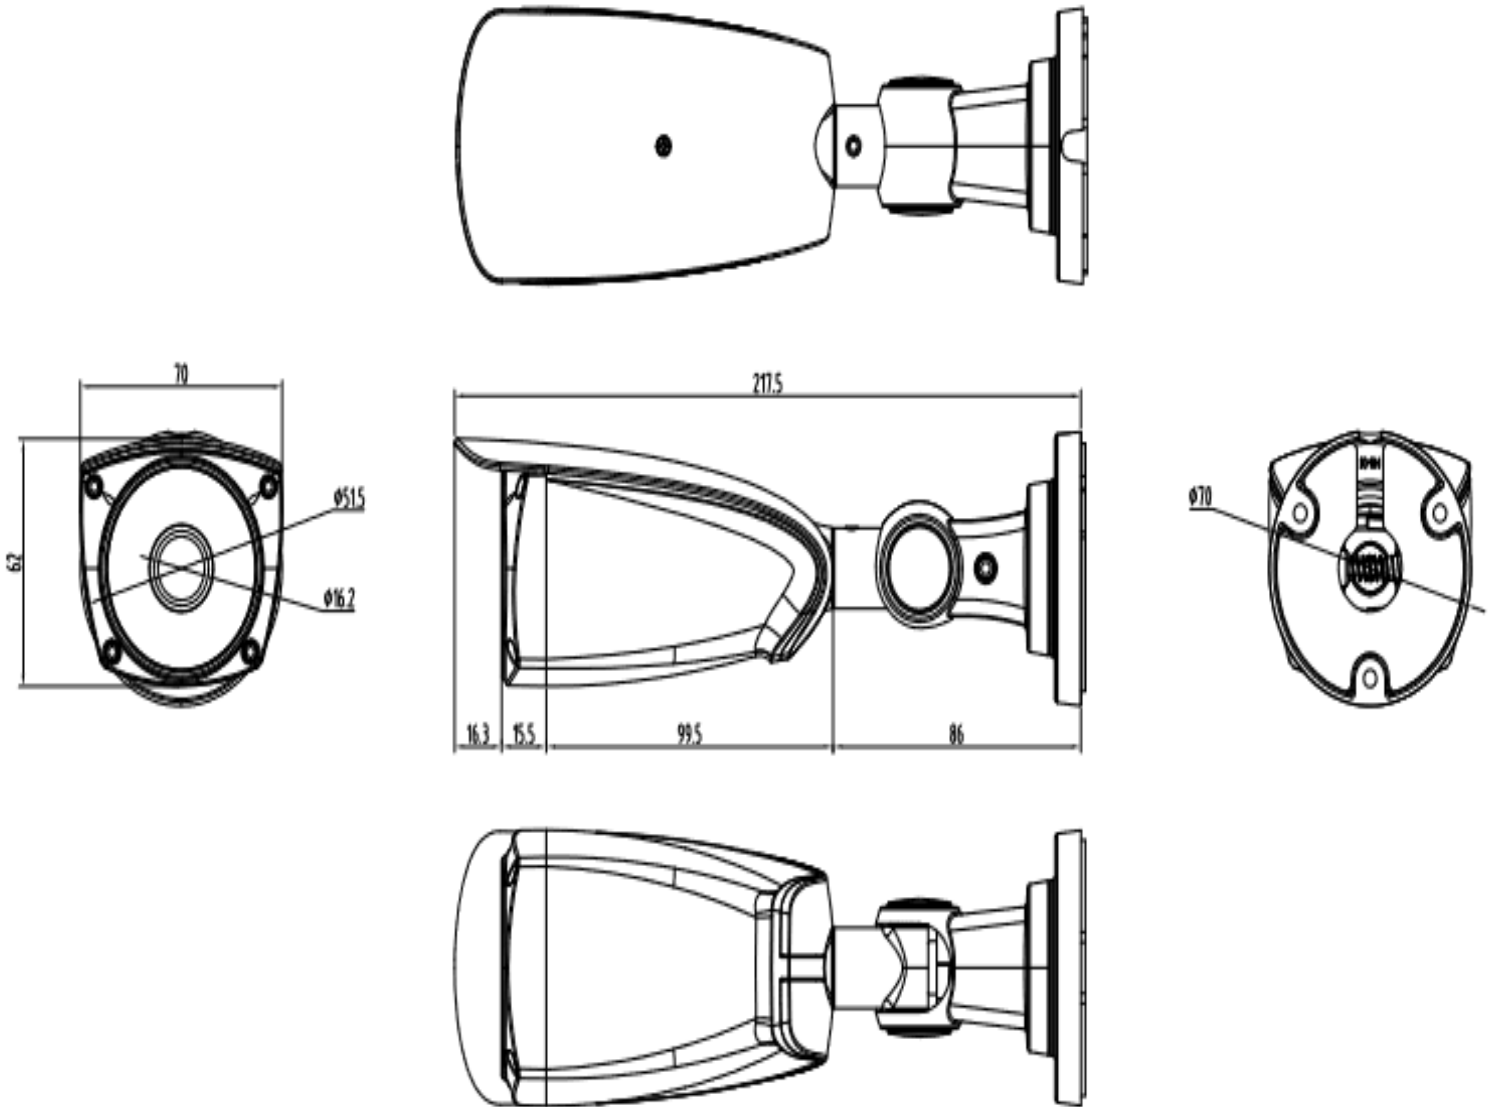

Dimensions & Connection Diagram:

✉ info@ivpro.in 🌐 www.ivpro.in

scan this
QR Code

Customer Care
care@ivpro.in

CE FC

RoHS

Specifications are subject to change without notice.
iV-Pro is a trademark of iView Technologies Co, India & Hongkong.
Copyright 2017 iView Technologies Co. All rights reserved.