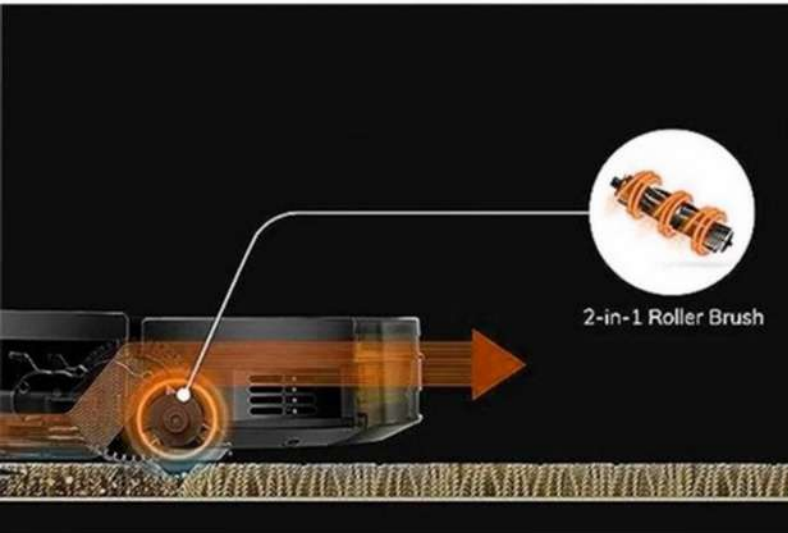

No More Getting Stuck LIDAR Navigation

The robot can effectively avoid obstacles, and clean your house without getting stuck.

3000 Pa Strong Suction

Easily remove, hair, dust and micro dust. Nowhere to hide!

4-speed Suction

Quiet file

Standard file

Carpet auto boost

Strong gear

Floating Roller Brush

The self-adjustable roller brush keeps constant contact with the uneven surface for deep cleaning. And the combination of bristle & rubber is great to pick up various trash and easy to clean & maintain.

Slim Body, Cleaning Without Pressure

More Flexible and easy to enter and exit various sofas and the bottom of furniture.

NIDEC Brushless Motor

NIDEC Brushless Motor, Energy saving fixed-point output.

- (i) Powerful
- (ii) Noise Reduction
- (iii) Low Energy Consumption