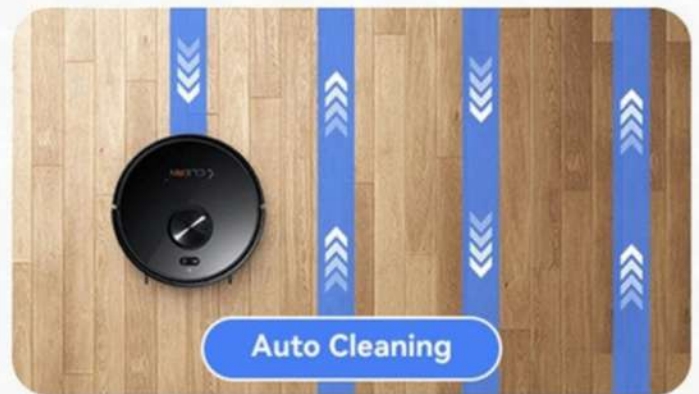

4-speed Suction

Quiet file

Standard file

Carpet auto boost

Strong gear

Floating Roller Brush

The self-adjustable roller brush keeps constant contact with the uneven surface for deep cleaning. And the combination of bristle & rubber is great to pick up various trash and easy to clean & maintain.

#L100PRO

APP & VOICE Control

Effortlessly manage and customize your cleaning preferences through the intuitive app or simply command your cleaner with voice control, making household chores smarter and more convenient than ever.

works with
amazon Alexa

works with
Google Assistant

works with
2.4GHZ WIFI only

SWEAP, MOP, VACUUM.

Our versatile vacuum cleaner that effortlessly sweeps, mops & vacuums. Enjoy the convenience of a spotless home with this all-in-one solution, combining efficiency & functionality for a truly comprehensive cleaning experience.

20MM Climbing Ability

Featuring an impressive 20mm climbing ability, effortlessly conquering obstacles and ensuring every corner is thoroughly cleaned.

CLEANING MODES

Enjoy the convenience of a spotless home with this **4 Cleaning Modes**, combining efficiency & functionality for a truly comprehensive cleaning experience.