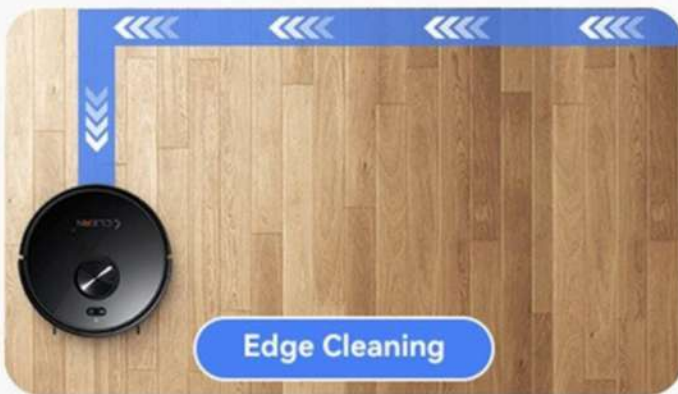

4-speed Suction

Quiet file

Standard file

Carpet auto boost

Strong gear

Floating Roller Brush

The self-adjustable roller brush keeps constant contact with the uneven surface for deep cleaning. And the combination of bristle & rubber is great to pick up various trash and easy to clean & maintain.

works with
amazon Alexa

works with
Google Assistant

works with
2.4GHZ WIFI only

SWEAP, MOP, VACUUM.

Our versatile vacuum cleaner that effortlessly sweeps, mops & vacuums. Enjoy the convenience of a spotless home with this all-in-one solution, combining efficiency & functionality for a truly comprehensive cleaning experience.

20MM Climbing Ability

Featuring an impressive 20mm climbing ability, effortlessly conquering obstacles and ensuring every corner is thoroughly cleaned.

CLEANING MODES

Enjoy the convenience of a spotless home with this **4 Cleaning Modes**, combining efficiency & functionality for a truly comprehensive cleaning experience.