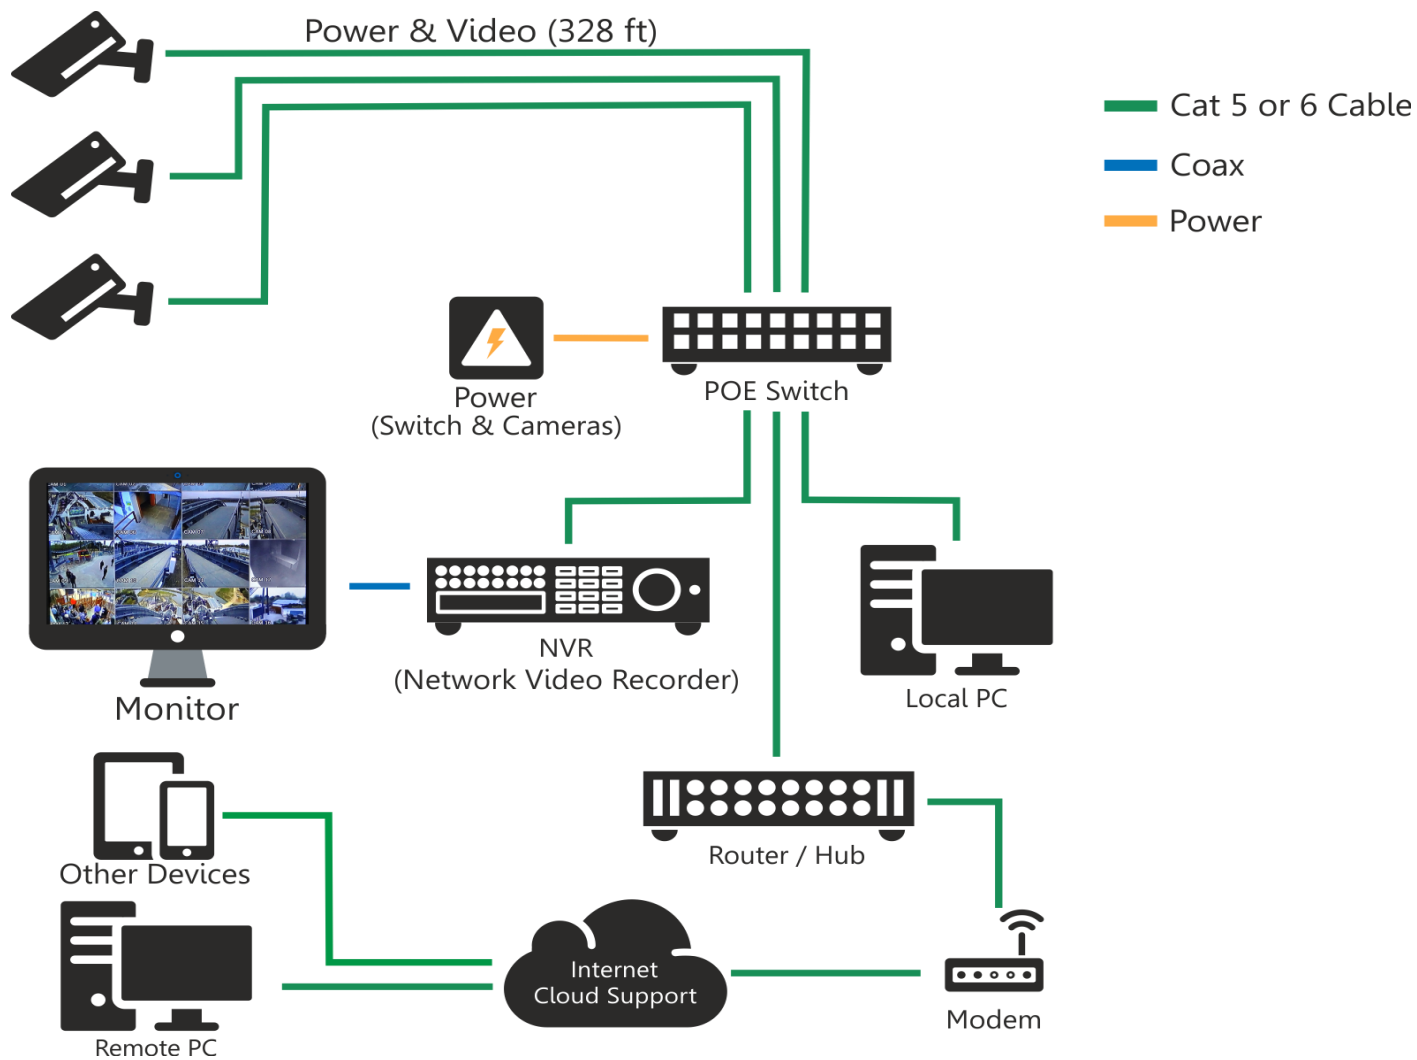

✉ info@ivpro.in 🌐 www.ivpro.in

scan this QR Code

Customer Care
care@ivpro.in

RoHS

Specifications are subject to change without notice.
iV-Pro is a trademark of iView Technologies Co, India & Hongkong.
Copyright 2017 iView Technologies Co. All rights reserved.