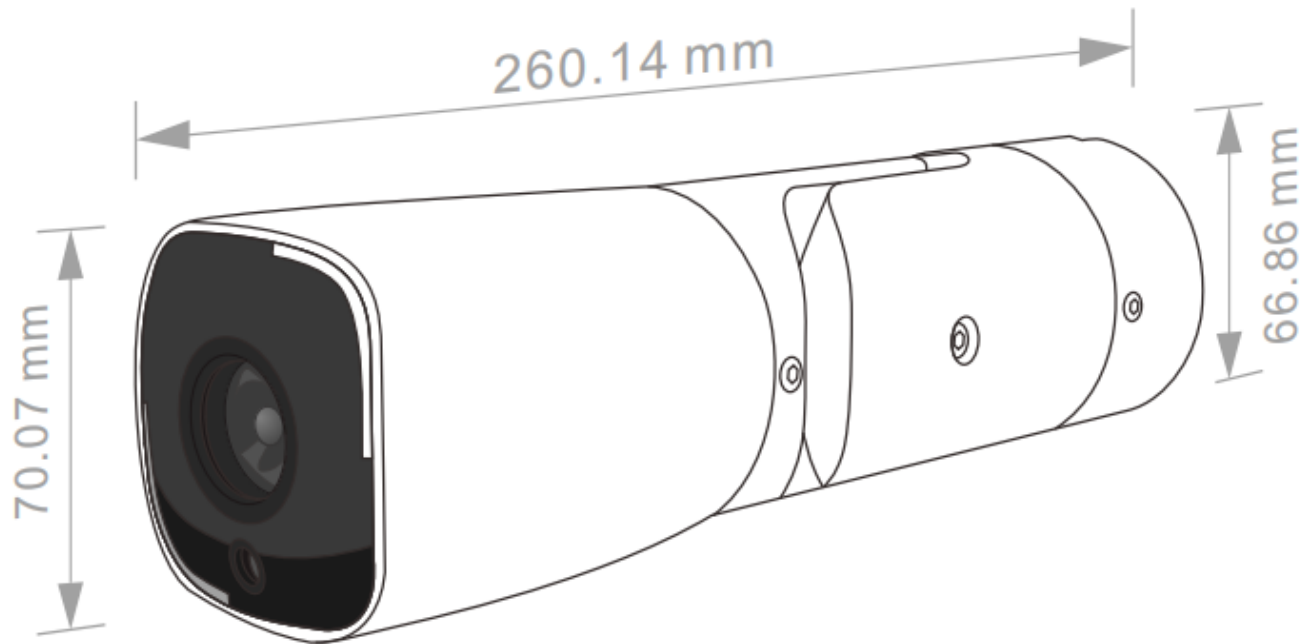

Dimensions & Connection Diagram:

✉ info@ivpro.in 🌐 www.ivpro.in

scan this
QR Code

Customer Care
care@ivpro.in

RoHS

Specifications are subject to change without notice.
iV-Pro is a trademark of iView Technologies Co, India & Hongkong.
Copyright 2017 iView Technologies Co. All rights reserved.