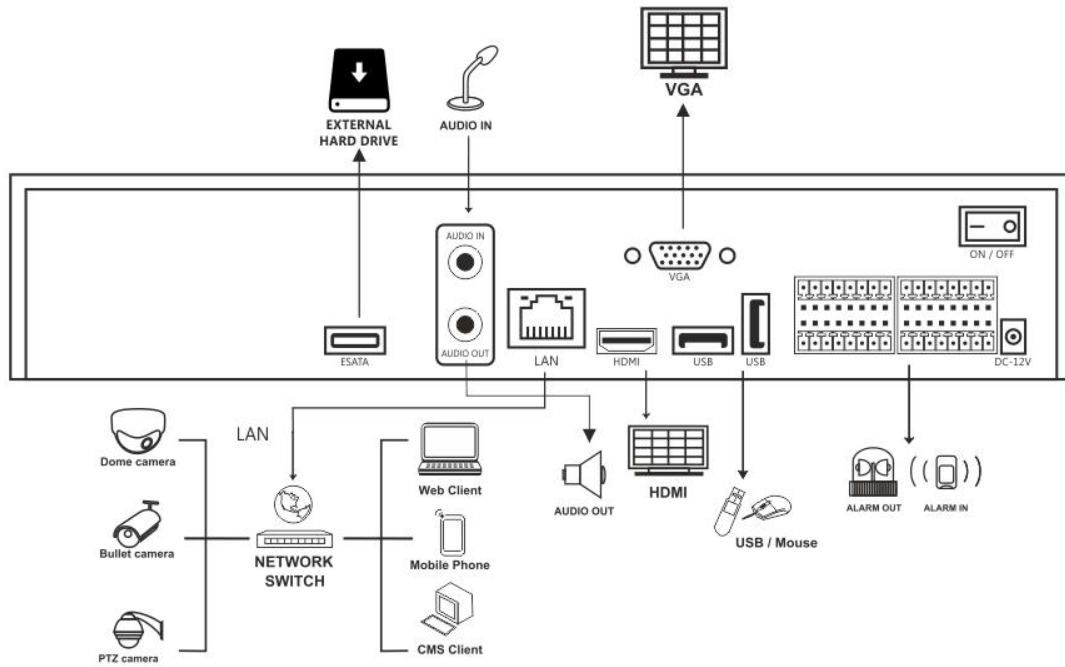

Connection Diagram:

✉ info@ivpro.in 🌐 www.ivpro.in

Customer Care
care@ivpro.in

Specifications are subject to change without notice.
iV-Pro is a trademark of iView Technologies Co, India & Hongkong.
Copyright 2017 iView Technologies Co. All rights reserved.