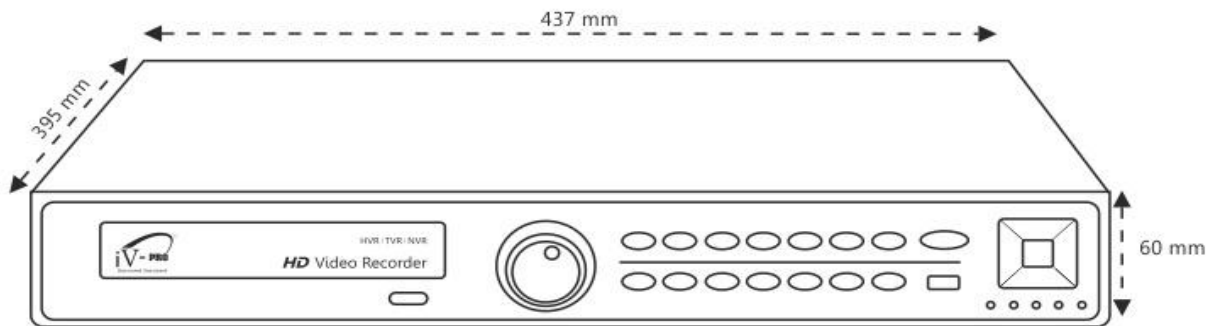

Connection Diagram:

✉ info@ivpro.in 🌐 www.ivpro.in

Customer Care
care@ivpro.in

Specifications are subject to change without notice.
iV-Pro is a trademark of iView Technologies Co, India & Hongkong.
Copyright 2017 iView Technologies Co. All rights reserved.