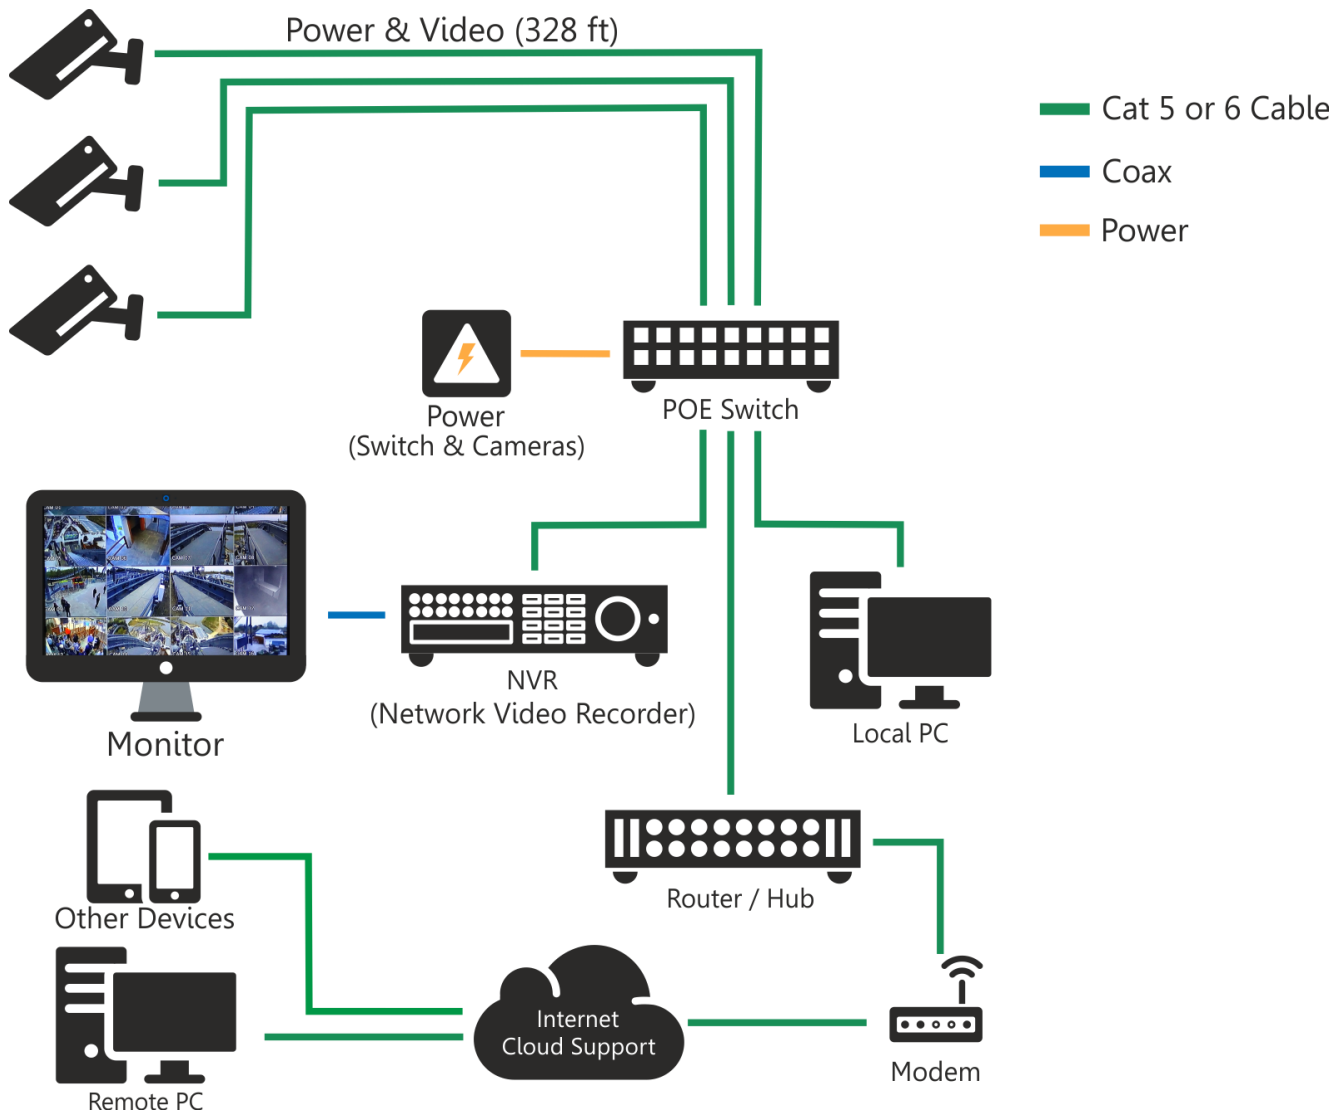

NVR Connection Diagram:

✉ info@ivpro.in 🌐 www.ivpro.in

scan this QR Code

Customer Care
care@ivpro.in

RoHS

Specifications are subject to change without notice.
iV-Pro is a trademark of iView Technologies Co, India & Hongkong.
Copyright 2017 iView Technologies Co. All rights reserved.