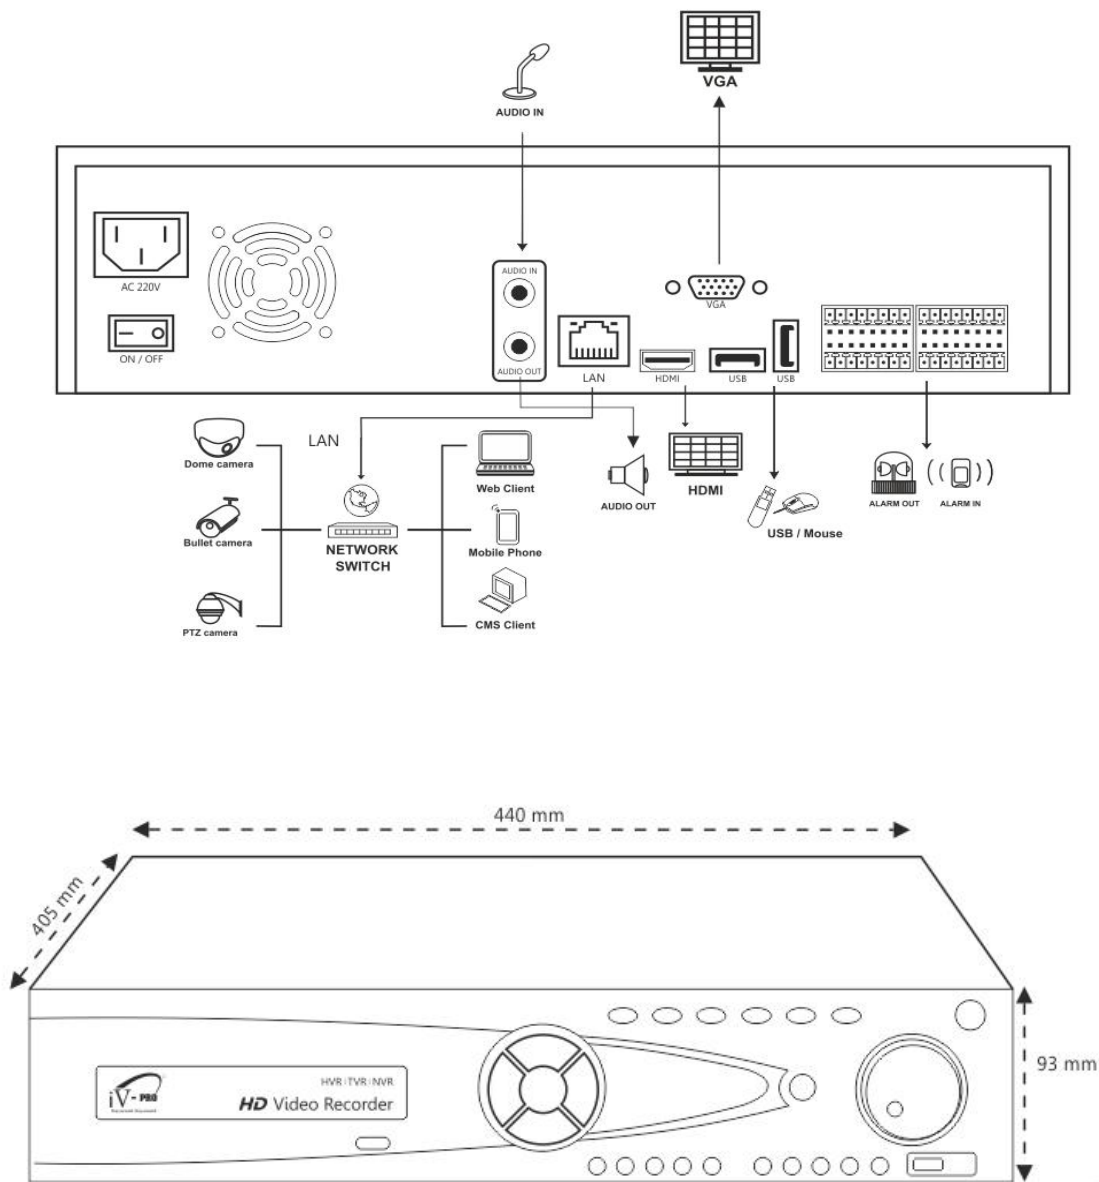

Connection Diagram:

✉ info@ivpro.in 🌐 www.ivpro.in

scan this QR Code

Customer Care
care@ivpro.in

Specifications are subject to change without notice.
iV-Pro is a trademark of iView Technologies Co, India & Hongkong.
Copyright 2017 iView Technologies Co. All rights reserved.