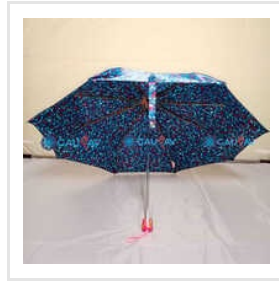

3 Fold 21.5x8 Women Print Manual Umbrella