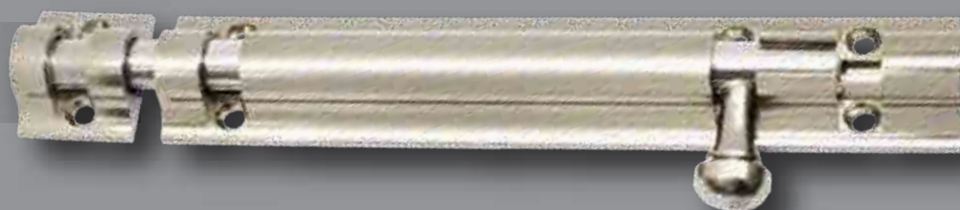

REGAL

SIZE : 100 mm, 150 mm, 250 mm, 200 mm,
300 mm, 450 mm, 600 mm

COLOUR : Champagne