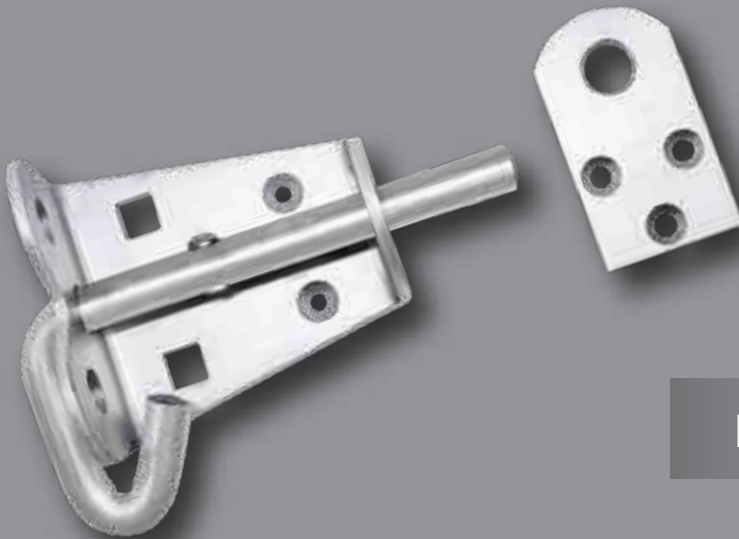

SIZE : 100 mm 125 mm 150 mm

HANDLE-PALKI

PULL BOLT

LOCKING BOLT

VENTILATOR CATCHER

DELUX STAY

WINDOW STAY

200 mm  
250 mm

GATE HOOK (Light)

100 mm, 125 mm, 150 mm

GATE HOOK (Heavy)

100 mm 125 mm 150 mm

FLAT LATCH

200 mm  
250 mm

ROUND LATCH

150 mm  
200 mm  
250 mm