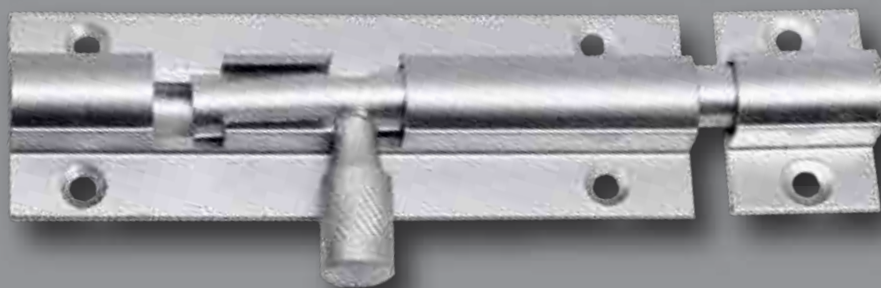

## TOWER BOLT

MANDIR

SIZE : 10x100mm ,10x150mm ,10x200mm ,10x250mm,  
10x300mm , 10x450mm

COLOUR : Golden ,

ONE PEICE

SIZE : 9.5x75mm, 9.5x100mm, 9.5x150mm, 9.5x200mm,  
9.5x250mm, 9.5x300mm, 9.5x450mm.

COLOUR : Golden ,