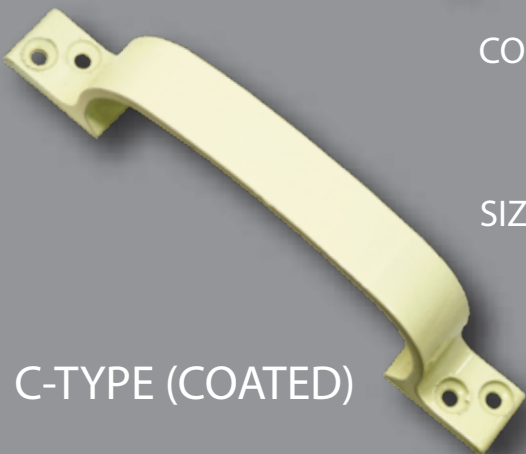

C-TYPE (COATED)

COLOUR : Matt Bright Brown , Ivory , Black , Golden , Champagne & Brown

SIZE : 100 mm 125 mm 150 mm