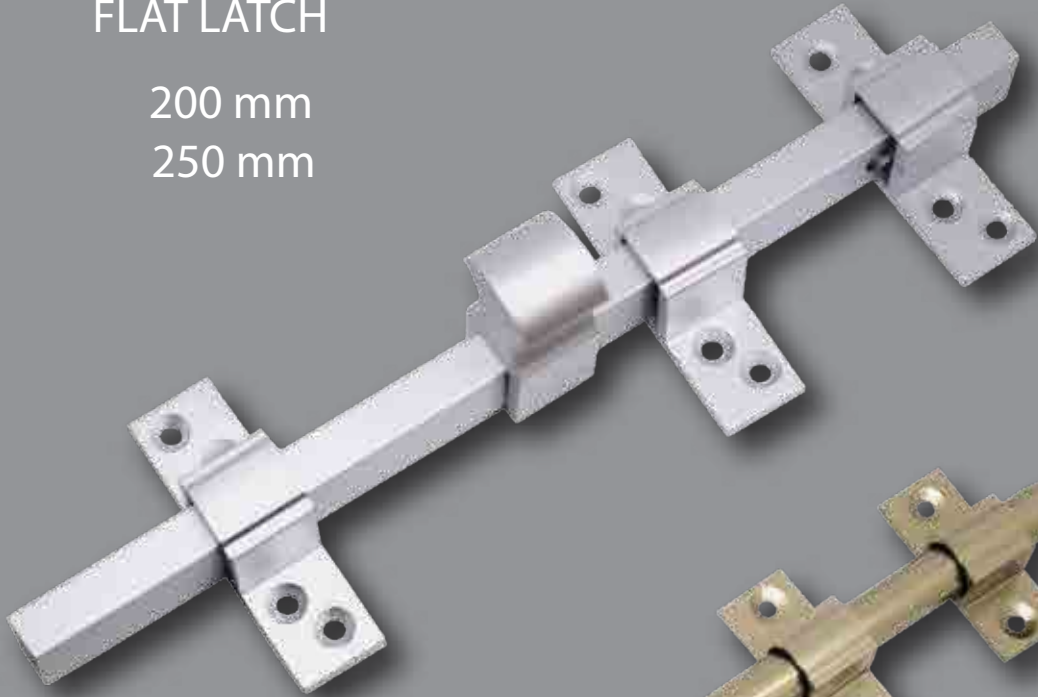

SIZE : 100 mm 125 mm 150 mm

HANDLE-PALKI

PULL BOLT

LOCKING BOLT

VENTILATOR CATCHER

DELUX STAY

WINDOW STAY

200 mm  
250 mm

GATE HOOK (Light)

100 mm, 125 mm, 150 mm

GATE HOOK (Heavy)

100 mm 125 mm 150 mm

FLAT LATCH

200 mm  
250 mm

ROUND LATCH

150 mm  
200 mm  
250 mm

## AMERICAN HANDLE

- (a) 100 mm
- (b) 125 mm
- (c) 150 mm