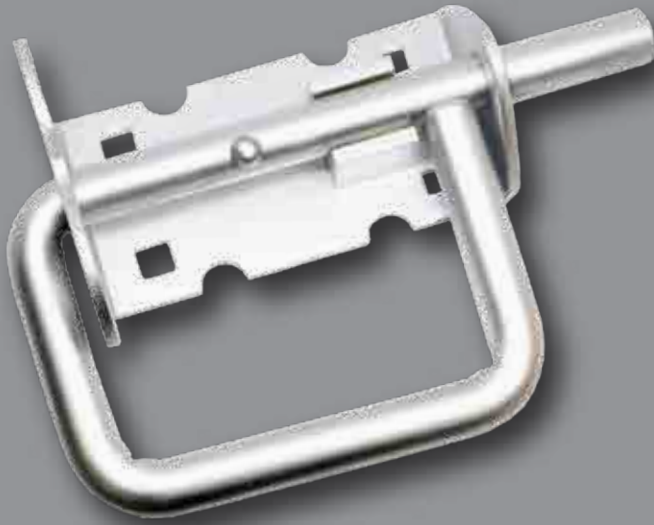

SIZE : 100 mm 125 mm 150 mm

HANDLE-PALKI

PULL BOLT

LOCKING BOLT

VENTILATOR CATCHER

DELUX STAY

WINDOW STAY

200 mm  
250 mm

GATE HOOK (Light)

100 mm, 125 mm, 150 mm

GATE HOOK (Heavy)

100 mm 125 mm 150 mm

FLAT LATCH

200 mm  
250 mm

ROUND LATCH

150 mm  
200 mm  
250 mm