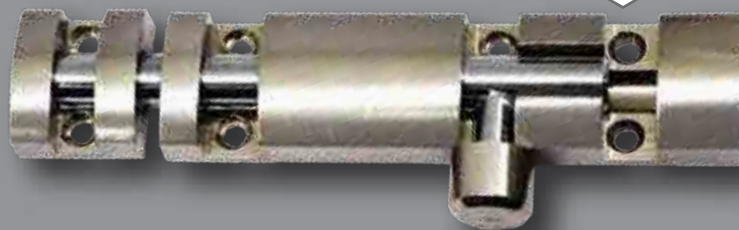

XYLO

SIZE : 100 mm , 150 mm, 250 mm, 200 mm,
300 mm, 450 mm, 600 mm

COLOUR : Champagne